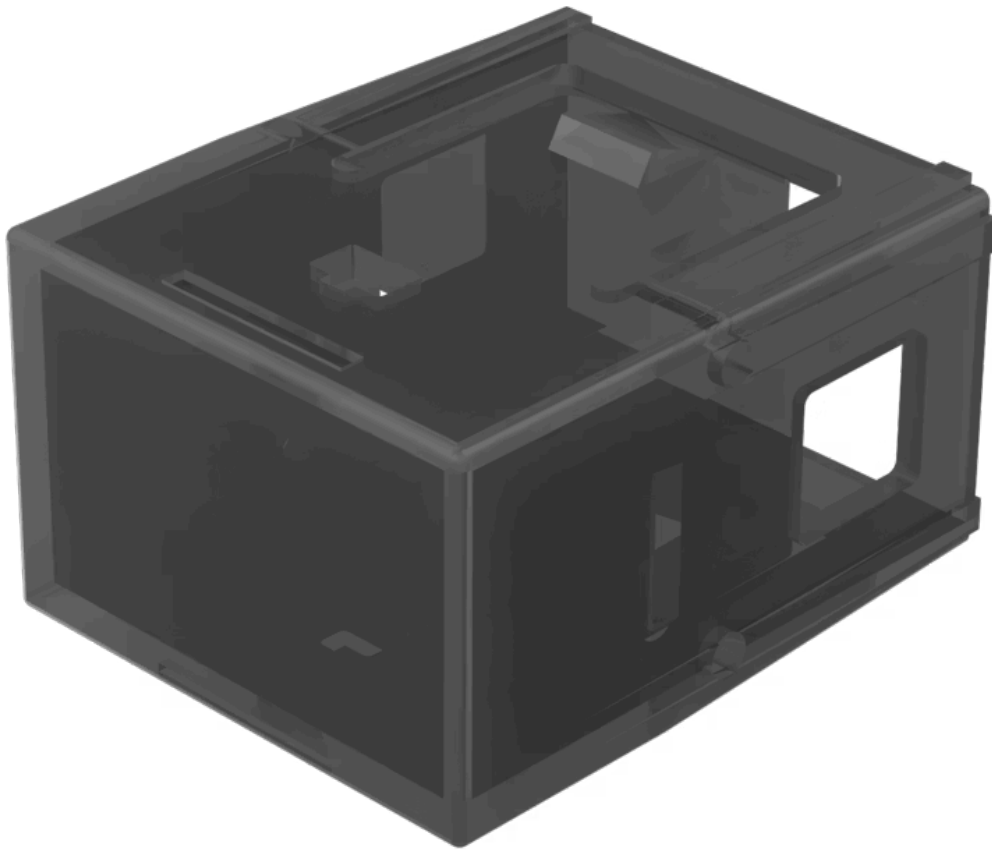

Lens

02-
901.1

Distribution by
Mouser

<https://mouser.eao.com/component/02-901.1/en/...>

Your product:

02-901.1 Lens

Loading ...

PRODUCT RANGE

Product Status: Not Recommended for new design

FRONT

Front form: Rectangular

OPERATING-/INDICATION PART

Lens colour: Smokey black

Lens material: Plastic

Lens illumination: Illuminated

Lens shape: Flush

Lens optics: translucent

MECHANICAL CHARACTERISTICS

Weight: 0.004 kg

CERTIFICATE

REACH: REACH compliant

RoHS: RoHS compliant

OTHER

Short Description: Lens, 17.5 mm x 25.4 mm, Illuminated, Smokey black, Flush, Plastic

Dimension: 17.5 mm x 25.4 mm

Product attributes:

Not recommended for film insert