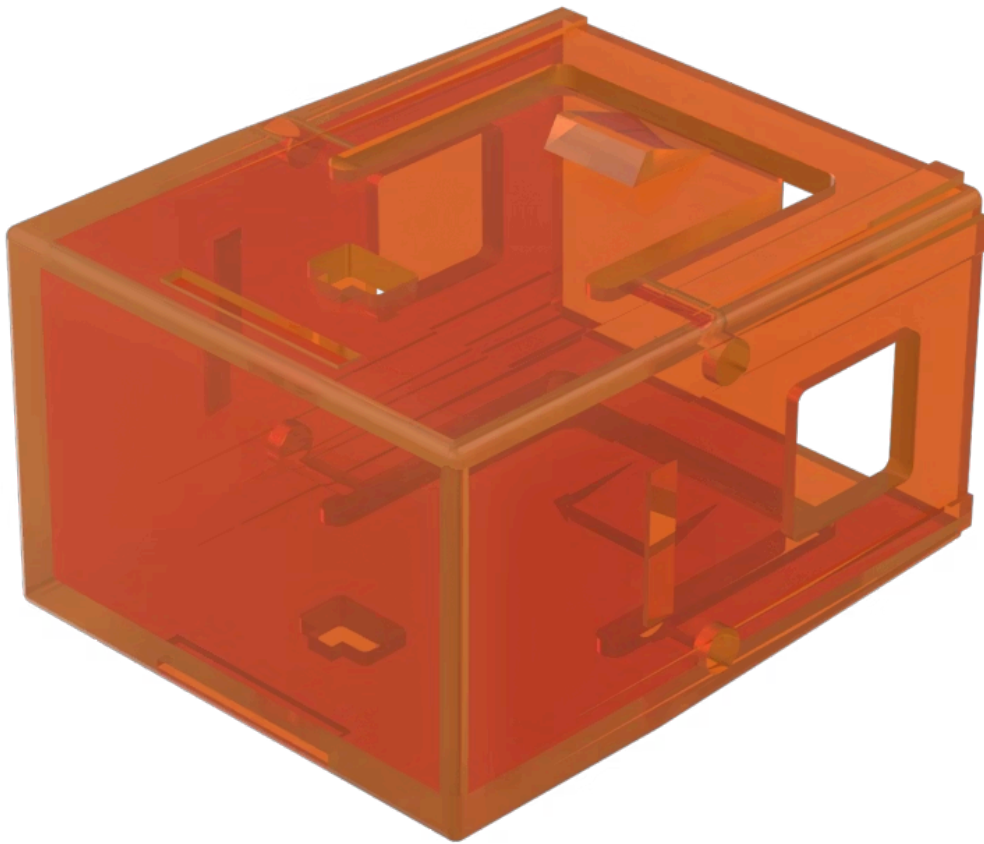

Lens

02-
901.3

Distribution by
Mouser

<https://mouser.eao.com/component/02-901.3/en/...>

Your product:

02-901.3 Lens

Loading ...

PRODUCT RANGE

Product Status: Not Recommended for new design

FRONT

Front form: Rectangular

OPERATING-/INDICATION PART

Lens colour: Orange

Lens material: Plastic

Lens illumination: Illuminated

Lens shape: Flush

Lens optics: translucent

MECHANICAL CHARACTERISTICS

Weight: 0.004 kg

CERTIFICATE

REACH: REACH compliant

RoHS: RoHS compliant

OTHER

Short Description: Lens, 17.5 mm x 25.4 mm, Illuminated, Orange, Flush, Plastic

Dimension: 17.5 mm x 25.4 mm

Product attributes:

Not recommended for film insert