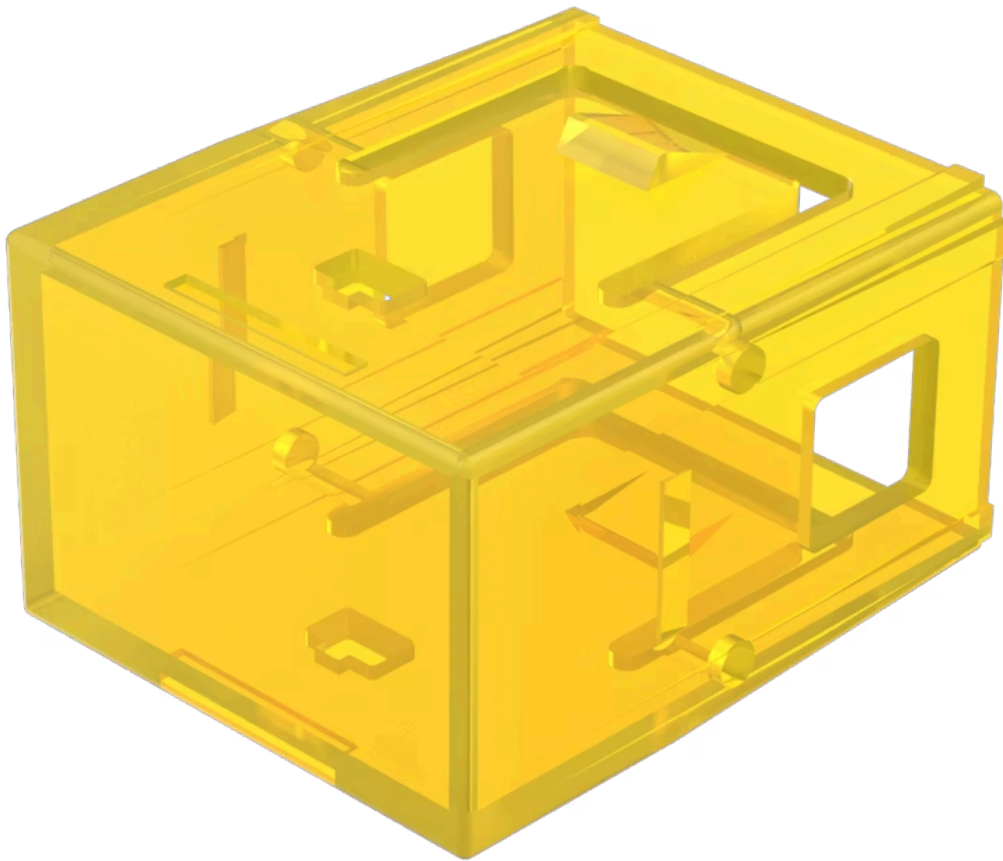

Lens

02-
901.4

Distribution by
Mouser

<https://mouser.eao.com/component/02-901.4/en/...>

Your product:

02-901.4 Lens

Loading ...

PRODUCT RANGE

Product Status: Not Recommended for new design

FRONT

Front form: Rectangular

OPERATING-/INDICATION PART

Lens colour: Yellow

Lens material: Plastic

Lens illumination: Illuminated

Lens shape: Flush

Lens optics: translucent

MECHANICAL CHARACTERISTICS

Weight: 0.004 kg

CERTIFICATE

REACH: REACH compliant

RoHS: RoHS compliant

OTHER

Short Description: Lens, 17.5 mm x 25.4 mm, Illuminated, Yellow, Flush, Plastic

Dimension: 17.5 mm x 25.4 mm

Product attributes:

Not recommended for film insert