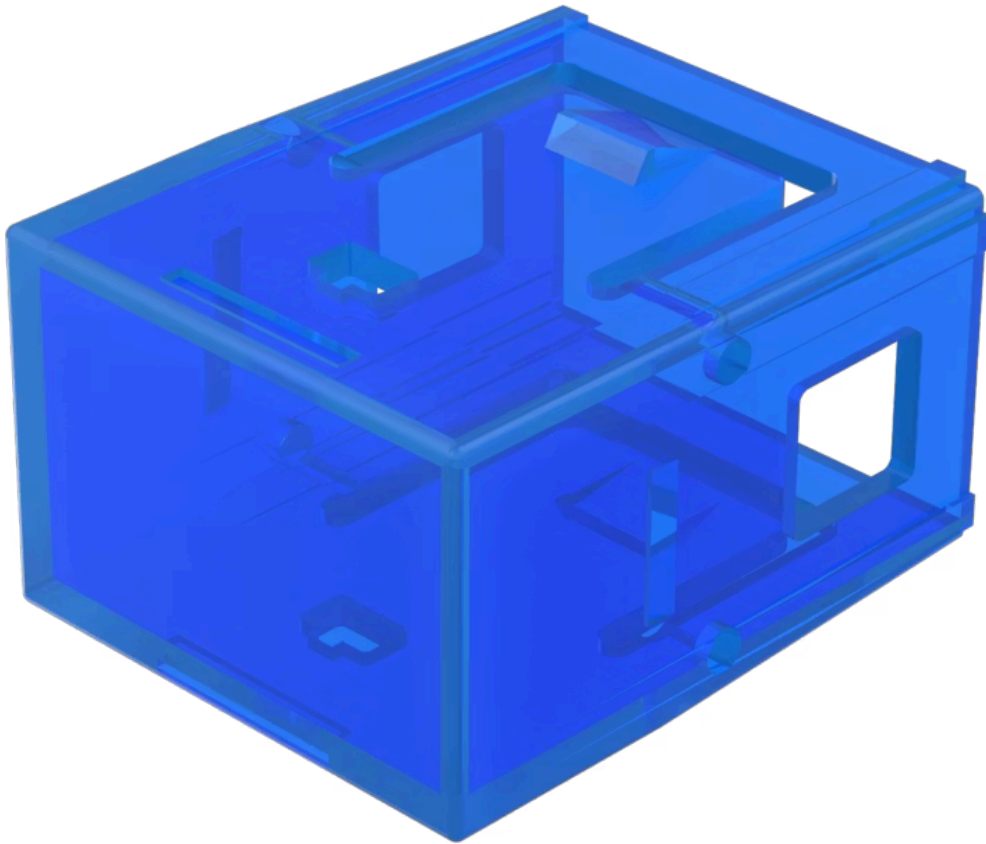

Lens

02-
901.6

Distribution by
Mouser

<https://mouser.eao.com/component/02-901.6/en/...>

Your product:

02-901.6 Lens

Loading ...

PRODUCT RANGE

Product Status: Not Recommended for new design

FRONT

Front form: Rectangular

OPERATING-/INDICATION PART

Lens colour: Blue

Lens material: Plastic

Lens illumination: Illuminated

Lens shape: Flush

Lens optics: translucent

MECHANICAL CHARACTERISTICS

Weight: 0.004 kg

CERTIFICATE

REACH: REACH compliant

RoHS: RoHS compliant

OTHER

Short Description: Lens, 17.5 mm x 25.4 mm, Illuminated, Blue, Flush, Plastic

Dimension: 17.5 mm x 25.4 mm

Product attributes:

Not recommended for film insert