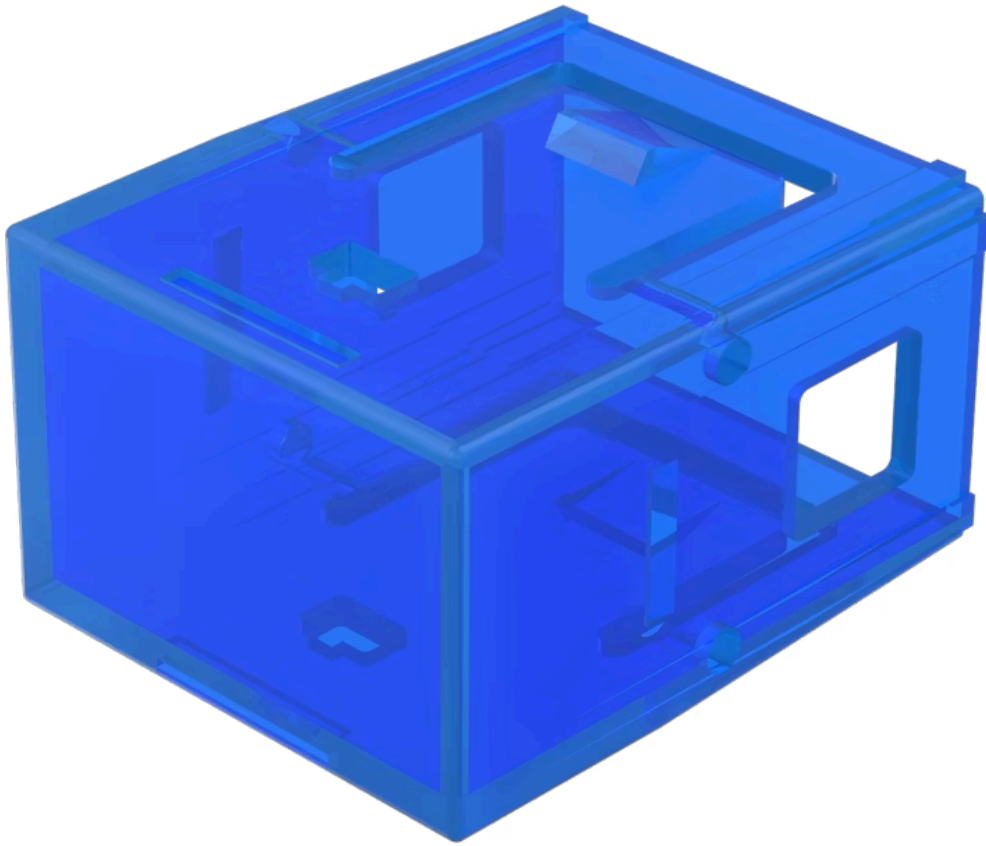

Lens

02-
901.6

Distribution by
Mouser

<https://mouser.eao.com/component/02-901.6/en/...>

Your product:

02-901.6 Lens

Loading ...

PRODUCT RANGE

Product Status: Not Recommended for new design

FRONT

Front form: Rectangular

OPERATING-/INDICATION PART

Lens colour: Blue

Lens material: Plastic

Lens illumination: Illuminated

Lens shape: Flush

Lens optics: translucent

MECHANICAL CHARACTERISTICS

Weight: 0.004 kg

CERTIFICATE

REACH: REACH compliant

RoHS: RoHS compliant

OTHER

Short Description: Lens, 17.5 mm x 25.4 mm, Illuminated, Blue, Flush, Plastic

Dimension: 17.5 mm x 25.4 mm

Product attributes:

Not recommended for film insert