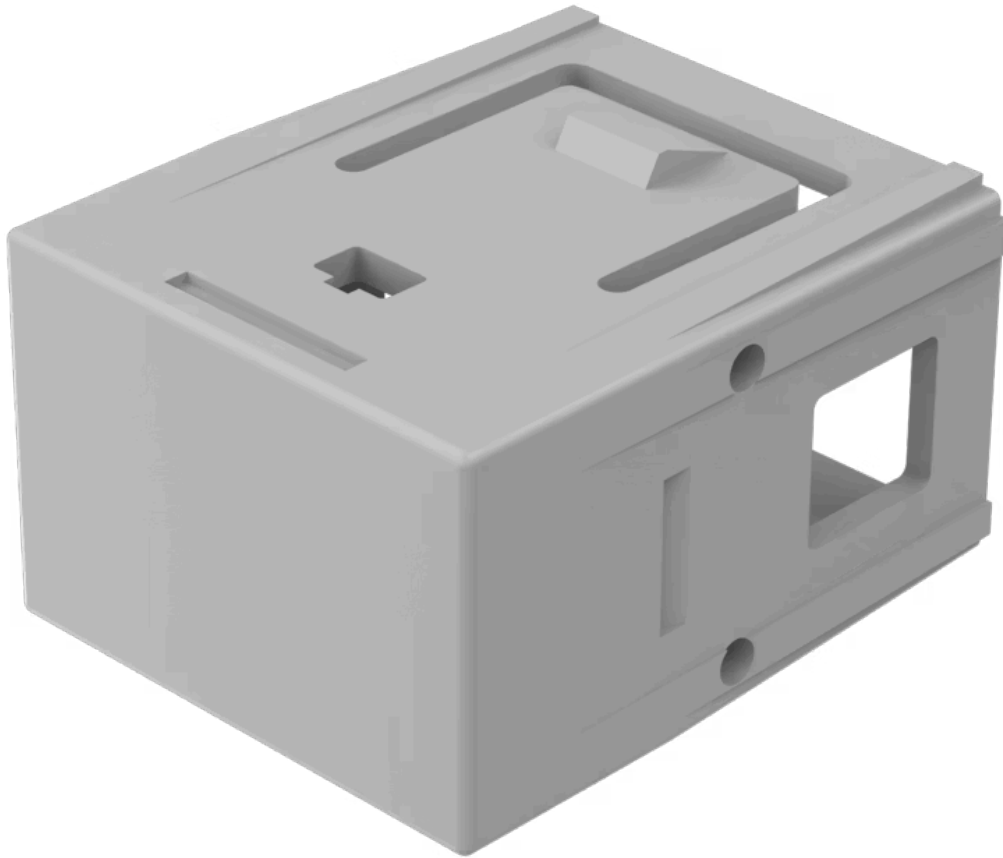

Lens

02-
901.8

Distribution by
Mouser

<https://mouser.eao.com/component/02-901.8/en/...>

Your product:

02-901.8 Lens

Loading ...

PRODUCT RANGE

Product Status: Not Recommended for new design

FRONT

Front form: Rectangular

OPERATING-/INDICATION PART

Lens colour: Grey

Lens material: Plastic

Lens illumination: Non illuminated

Lens shape: Flush

Lens optics: opaque

MECHANICAL CHARACTERISTICS

Weight: 0.004 kg

CERTIFICATE

REACH: REACH compliant

RoHS: RoHS compliant

OTHER

Short Description: Lens, 17.5 mm x 25.4 mm, Non illuminated, Grey, Flush, Plastic

Dimension: 17.5 mm x 25.4 mm

Product attributes:

Non-illuminative, ribbed