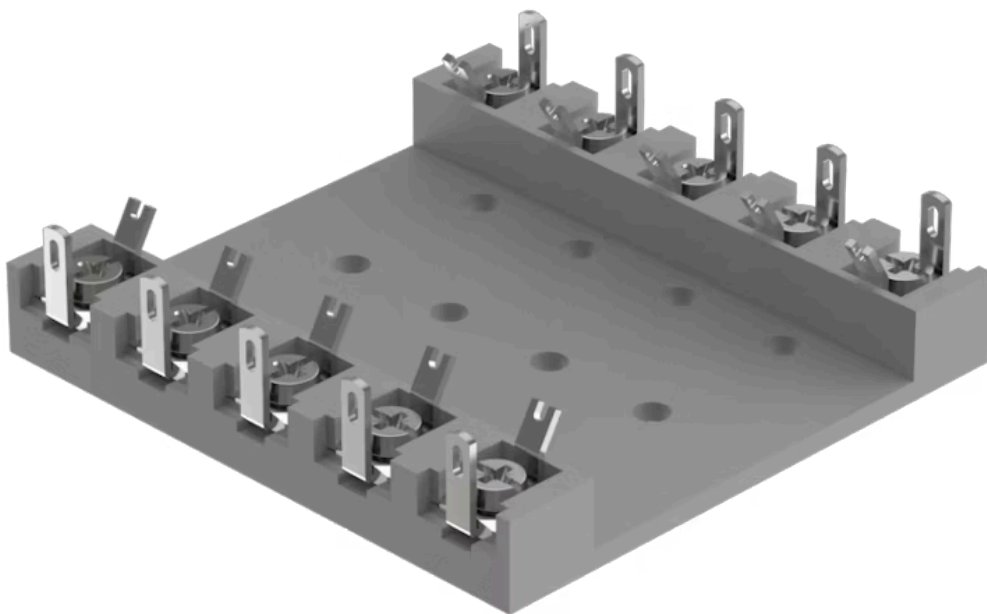

# Terminal plate empty

02-912.3

Distribution by  
Mouser

<https://mouser.eao.com/component/02-912.3/en/...>

Your product:

---

## 02-912.3 Terminal plate empty

*Loading ...*

### MECHANICAL CHARACTERISTICS

**Weight:** 0.09 kg

### OTHER

**Short Description:** Terminal plate empty, 187.6 mm x 60 mm x 15 mm

**Titel Accessory:** Terminal plate empty

**Dimension:** 187.6 mm x 60 mm x 15 mm

**Product attributes:** 15 spaces

**Hints:** For fitting with series resistors