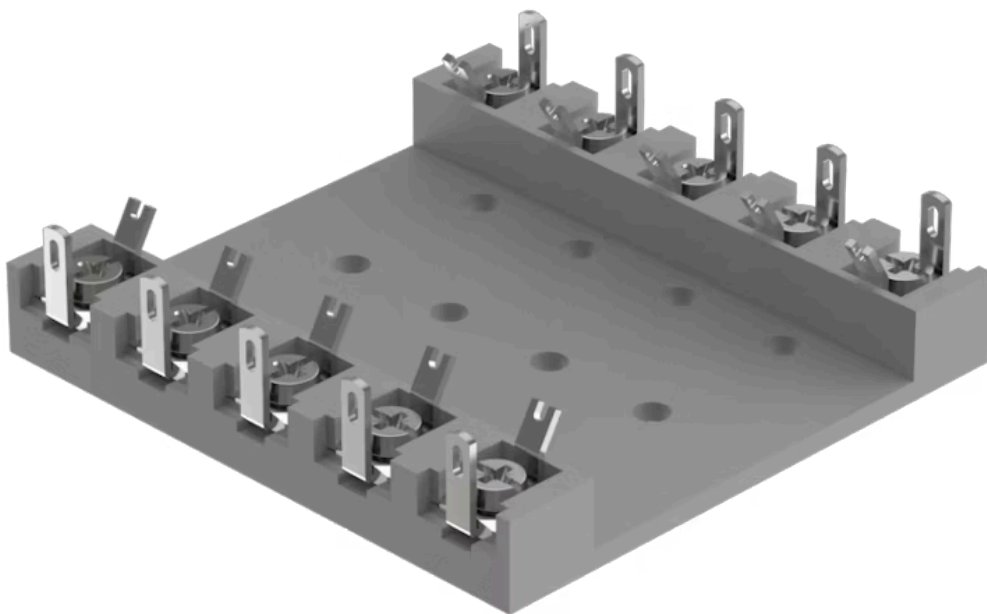

Terminal plate empty

02-912.4

Distribution by
Mouser

<https://mouser.eao.com/component/02-912.4/en/...>

Your product:

02-912.4 Terminal plate empty

Loading . . .

PRODUCT RANGE

Product Status: Not Recommended for new design

MECHANICAL CHARACTERISTICS

Weight: 0.15 kg

OTHER

Short Description: Terminal plate empty, 250 mm x 60 mm x 15 mm

Titel Accessory: Terminal plate empty

Dimension: 250 mm x 60 mm x 15 mm

Product attributes: 20 spaces

Hints: For fitting with series resistors