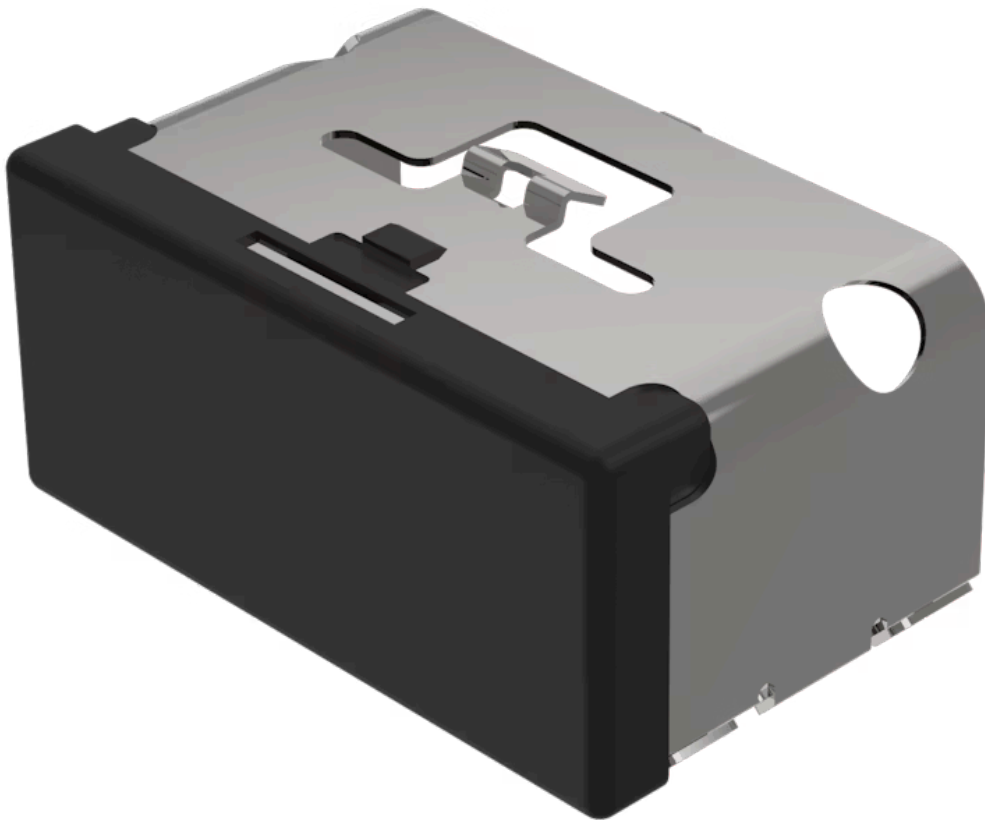

Lens

03-
901.0

Distribution by
Mouser

<https://mouser.eao.com/component/03-901.0/en/...>

Your product:

03-901.0 Lens

Loading ..

PRODUCT RANGE

Product Status: Not Recommended for new design

FRONT

Front form: Rectangular

OPERATING-/INDICATION PART

Lens colour: Black

Lens material: Plastic

Lens illumination: Non illuminated

Lens shape: Flush

Lens optics: opaque

MECHANICAL CHARACTERISTICS

Weight: 0.009 kg

CERTIFICATE

REACH: REACH compliant

RoHS: RoHS compliant

OTHER

Short Description:

Lens, 18 mm x 38 mm, Non illuminated, Black, Flush, Plastic

Dimension:

18 mm x 38 mm