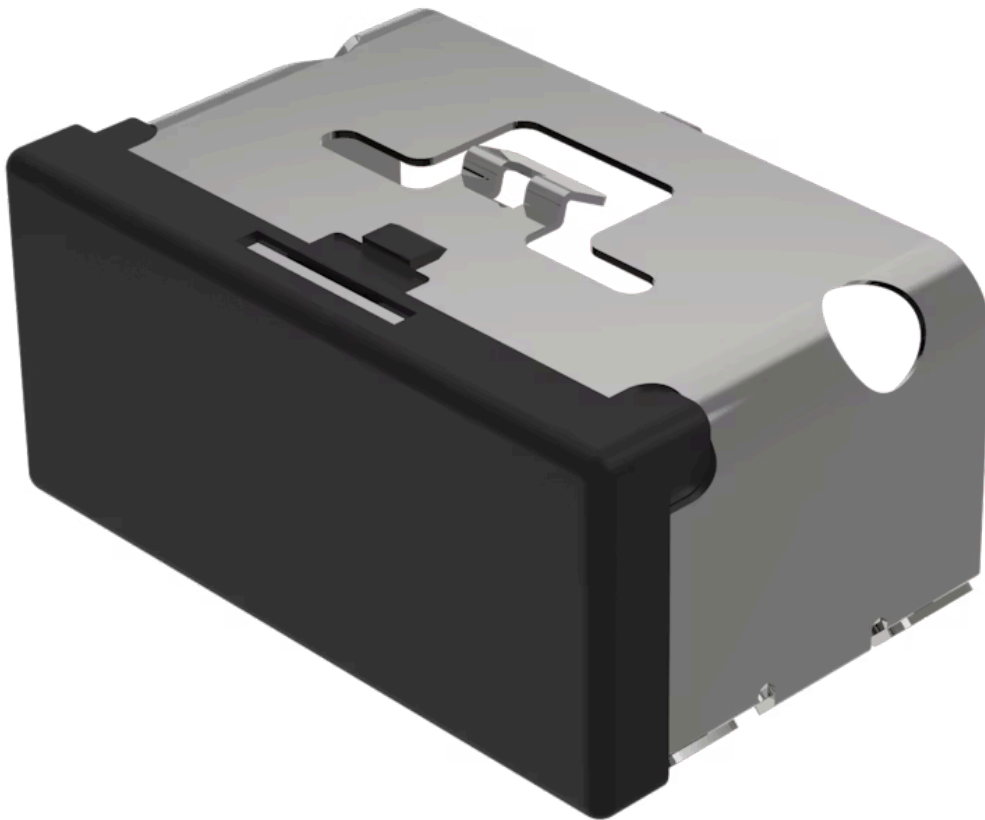

Lens

03-
901.0

Distribution by
Mouser

<https://mouser.eao.com/component/03-901.0/en/...>

Your product:

03-901.0 Lens

Loading ...

PRODUCT RANGE

Product Status: Not Recommended for new design

FRONT

Front form: Rectangular

OPERATING-/INDICATION PART

Lens colour: Black

Lens material: Plastic

Lens illumination: Non illuminated

Lens shape: Flush

Lens optics: opaque

MECHANICAL CHARACTERISTICS

Weight: 0.009 kg

CERTIFICATE

REACH: REACH compliant

RoHS: RoHS compliant

OTHER

Short Description:

Lens, 18 mm x 38 mm, Non illuminated, Black, Flush, Plastic

Dimension:

18 mm x 38 mm