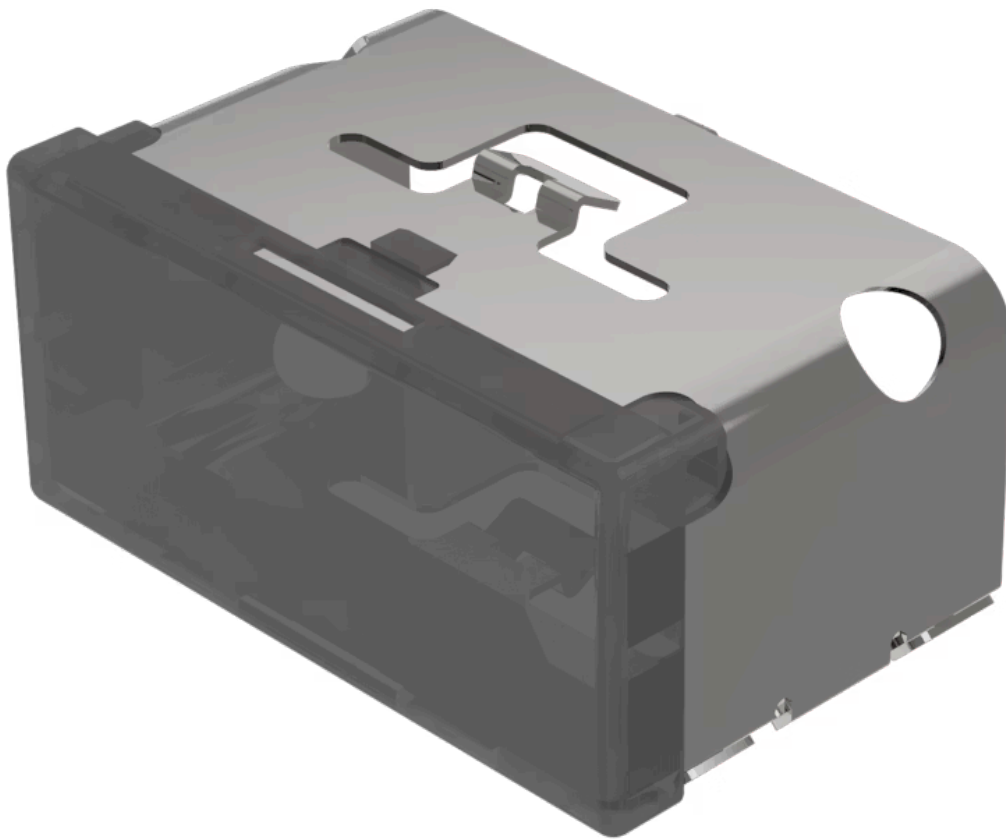

Lens

03-
901.1

Distribution by
Mouser

<https://mouser.eao.com/component/03-901.1/en/...>

Your product:

03-901.1 Lens

Loading ...

PRODUCT RANGE

Product Status: Not Recommended for new design

FRONT

Front form: Rectangular

OPERATING-/INDICATION PART

Lens colour: Smokey black

Lens material: Plastic

Lens illumination: Illuminated

Lens shape: Flush

Lens optics: translucent

MECHANICAL CHARACTERISTICS

Weight: 0.009 kg

CERTIFICATE

REACH: REACH compliant

RoHS: RoHS compliant

OTHER

Short Description: Lens, 18 mm x 38 mm, Illuminated, Smokey black, Flush, Plastic

Dimension: 18 mm x 38 mm

Product attributes:

Not recommended for film insert