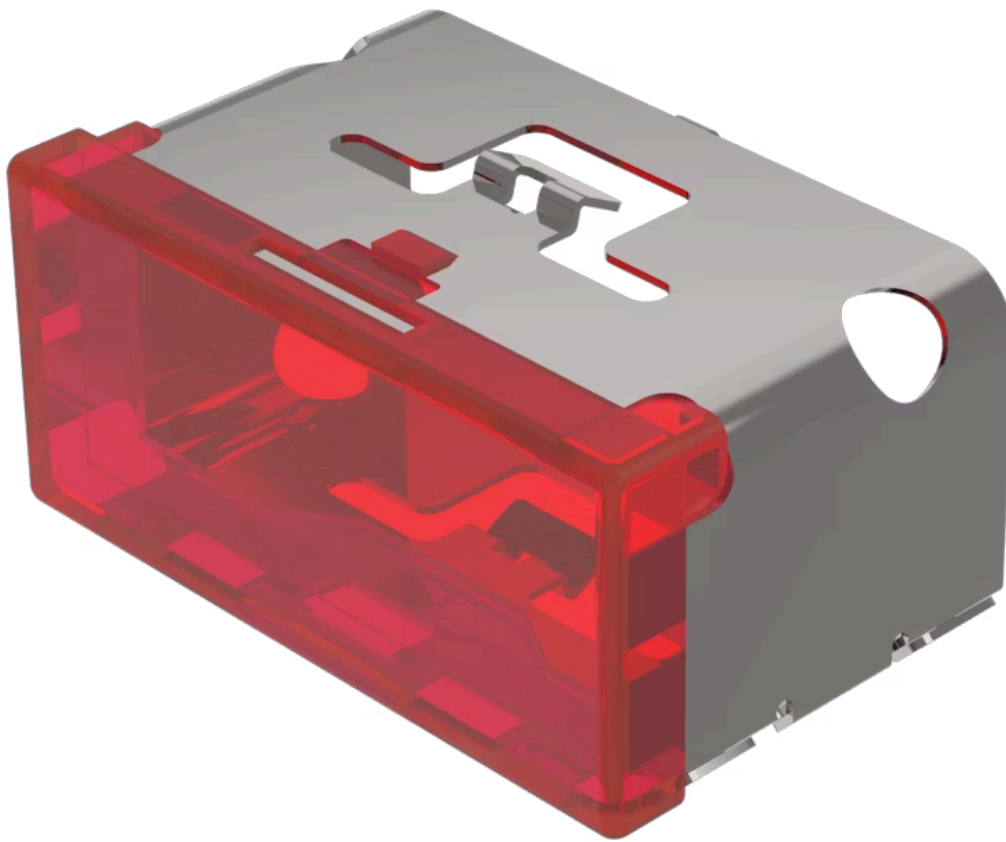

Lens

03-
901.2

Distribution by
Mouser

<https://mouser.eao.com/component/03-901.2/en/...>

Your product:

03-901.2 Lens

Loading ...

PRODUCT RANGE

Product Status: Not Recommended for new design

FRONT

Front form: Rectangular

OPERATING-/INDICATION PART

Lens colour: Red

Lens material: Plastic

Lens illumination: Illuminated

Lens shape: Flush

Lens optics: translucent

MECHANICAL CHARACTERISTICS

Weight: 0.009 kg

CERTIFICATE

REACH: REACH compliant

RoHS: RoHS compliant

OTHER

Short Description: Lens, 18 mm x 38 mm, Illuminated, Red, Flush, Plastic

Dimension: 18 mm x 38 mm

Product attributes:

Not recommended for film insert