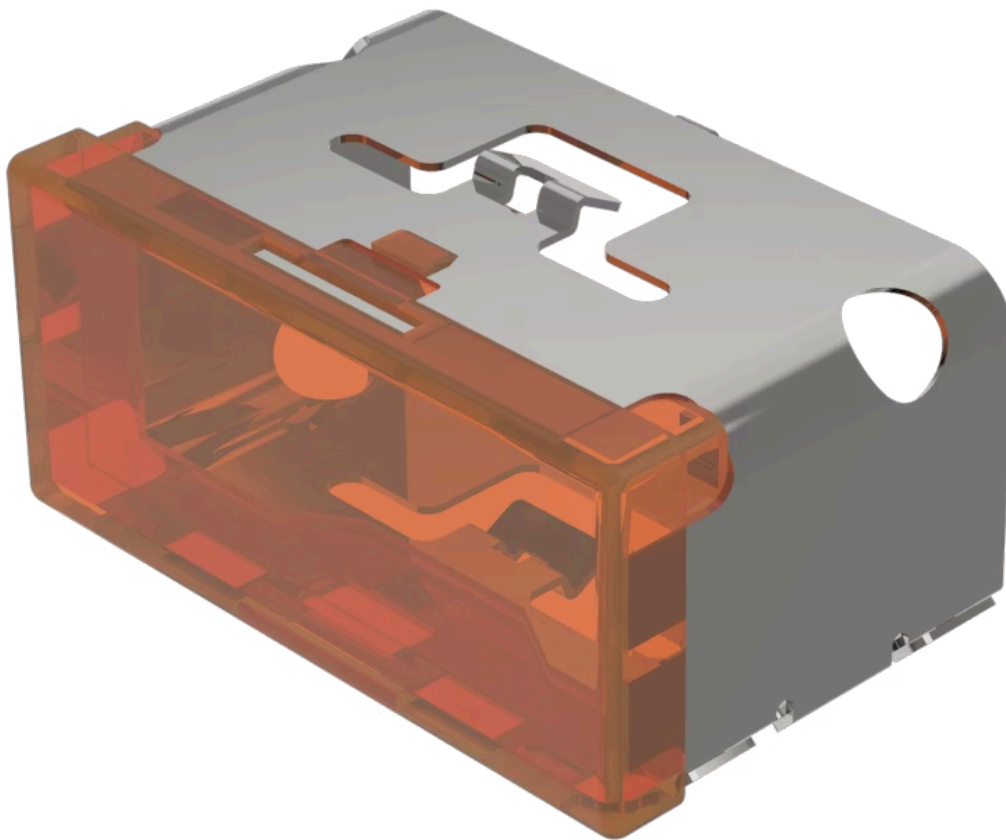

Lens

03-
901.3

Distribution by
Mouser

<https://mouser.eao.com/component/03-901.3/en/...>

Your product:

03-901.3 Lens

Loading ...

PRODUCT RANGE

Product Status: Not Recommended for new design

FRONT

Front form: Rectangular

OPERATING-/INDICATION PART

Lens colour: Orange

Lens material: Plastic

Lens illumination: Illuminated

Lens shape: Flush

Lens optics: translucent

MECHANICAL CHARACTERISTICS

Weight: 0.009 kg

CERTIFICATE

REACH: REACH compliant

RoHS: RoHS compliant

OTHER

Short Description: Lens, 18 mm x 38 mm, Illuminated, Orange, Flush, Plastic

Dimension: 18 mm x 38 mm

Product attributes:

Not recommended for film insert