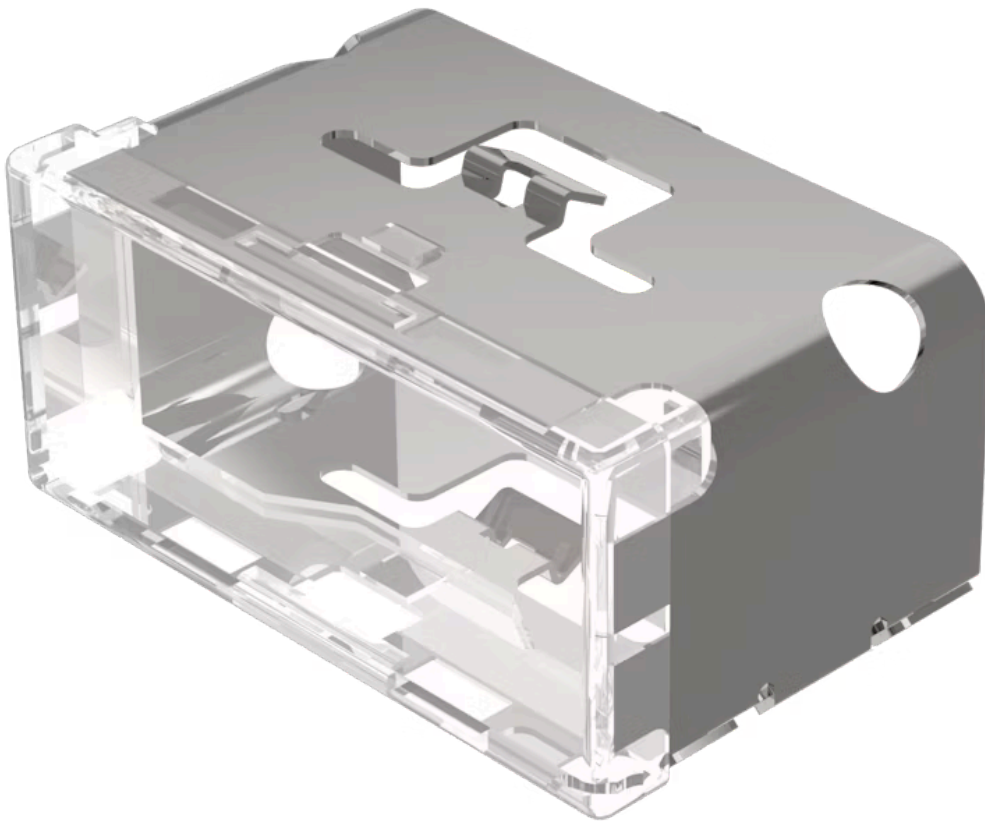

Lens

03-
901.7

Distribution by
Mouser

<https://mouser.eao.com/component/03-901.7/en/...>

Your product:

03-901.7 Lens

Loading ...

PRODUCT RANGE

Product Status: Not Recommended for new design

FRONT

Front form: Rectangular

OPERATING-/INDICATION PART

Lens colour: Colourless

Lens material: Plastic

Lens illumination: Illuminated

Lens shape: Flush

Lens optics: translucent

MECHANICAL CHARACTERISTICS

Weight: 0.009 kg

CERTIFICATE

REACH: REACH compliant

RoHS: RoHS compliant

OTHER

Short Description: Lens, 18 mm x 38 mm, Illuminated, Colourless, Flush, Plastic

Dimension: 18 mm x 38 mm

Product attributes:

Not recommended for film insert