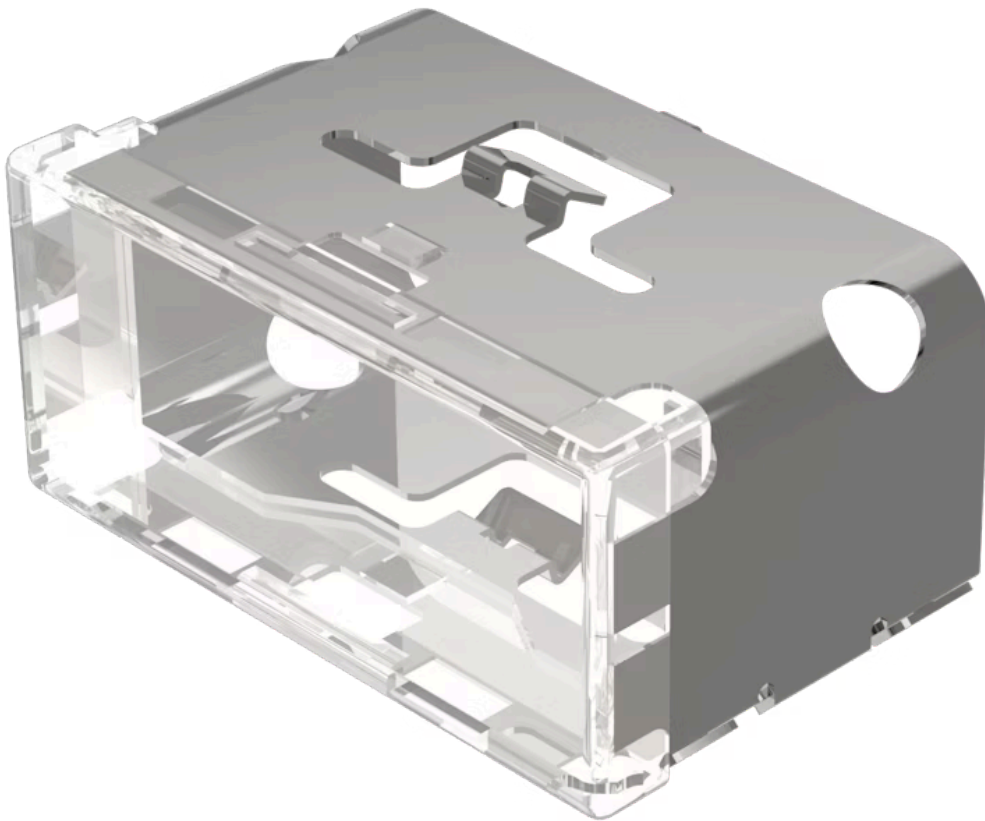

Lens

03-
901.7

Distribution by
Mouser

<https://mouser.eao.com/component/03-901.7/en/...>

Your product:

03-901.7 Lens

Loading ...

PRODUCT RANGE

Product Status: Not Recommended for new design

FRONT

Front form: Rectangular

OPERATING-/INDICATION PART

Lens colour: Colourless

Lens material: Plastic

Lens illumination: Illuminated

Lens shape: Flush

Lens optics: translucent

MECHANICAL CHARACTERISTICS

Weight: 0.009 kg

CERTIFICATE

REACH: REACH compliant

RoHS: RoHS compliant

OTHER

Short Description: Lens, 18 mm x 38 mm, Illuminated, Colourless, Flush, Plastic

Dimension: 18 mm x 38 mm

Product attributes:

Not recommended for film insert