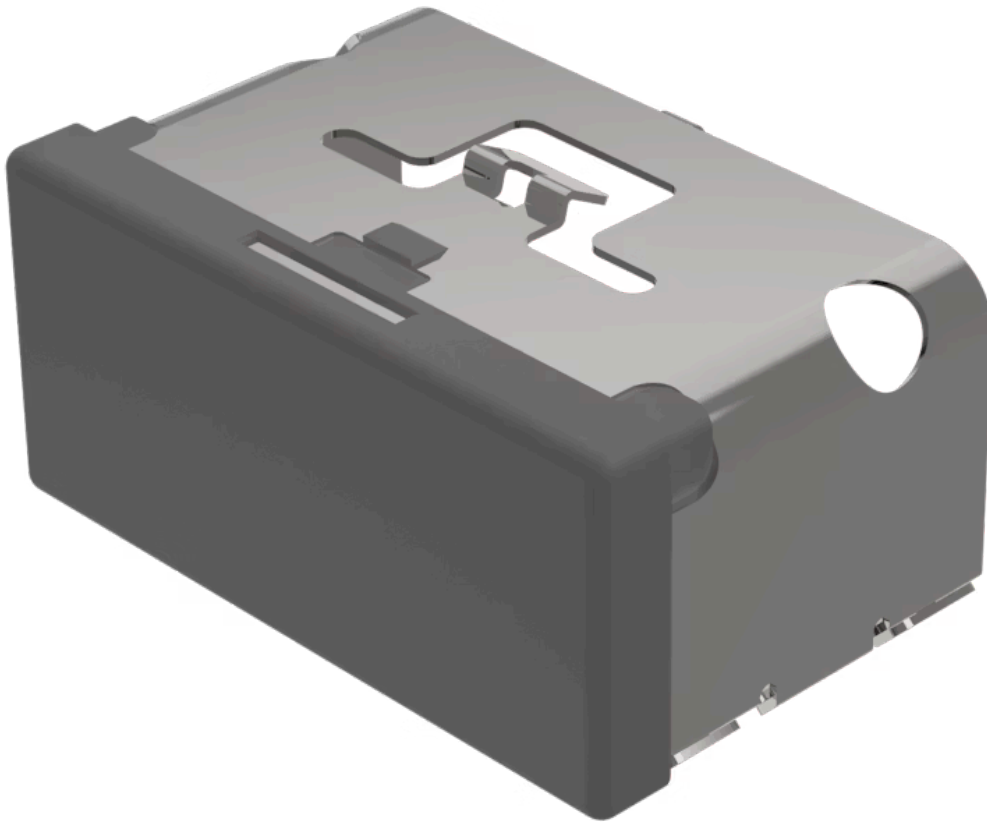

Lens

03-
901.8

Distribution by
Mouser

<https://mouser.eao.com/component/03-901.8/en/...>

Your product:

03-901.8 Lens

Loading ...

PRODUCT RANGE

Product Status: Not Recommended for new design

FRONT

Front form: Rectangular

OPERATING-/INDICATION PART

Lens colour: Grey

Lens material: Plastic

Lens illumination: Non illuminated

Lens shape: Flush

Lens optics: opaque

MECHANICAL CHARACTERISTICS

Weight: 0.009 kg

CERTIFICATE

REACH: REACH compliant

RoHS: RoHS compliant

OTHER

Short Description: Lens, 18 mm x 38 mm, Non illuminated, Grey, Flush, Plastic

Dimension: 18 mm x 38 mm

Product attributes:

Not recommended for film insert