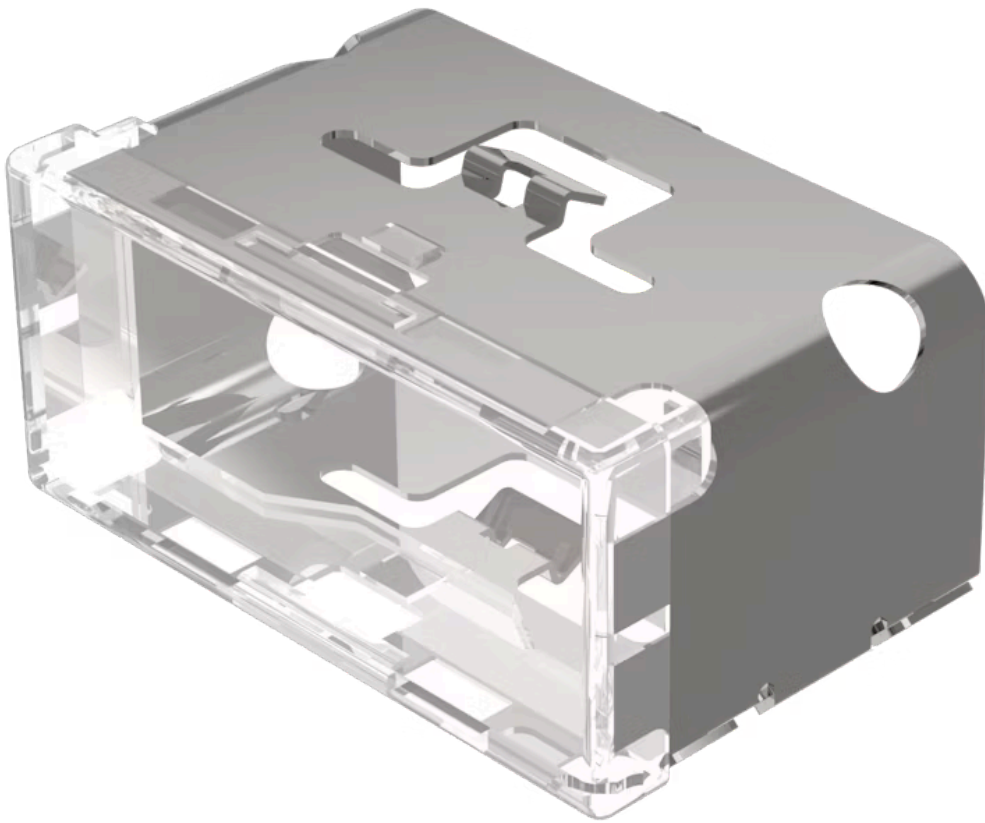

Lens

03-
901.9

Distribution by
Mouser

<https://mouser.eao.com/component/03-901.9/en/...>