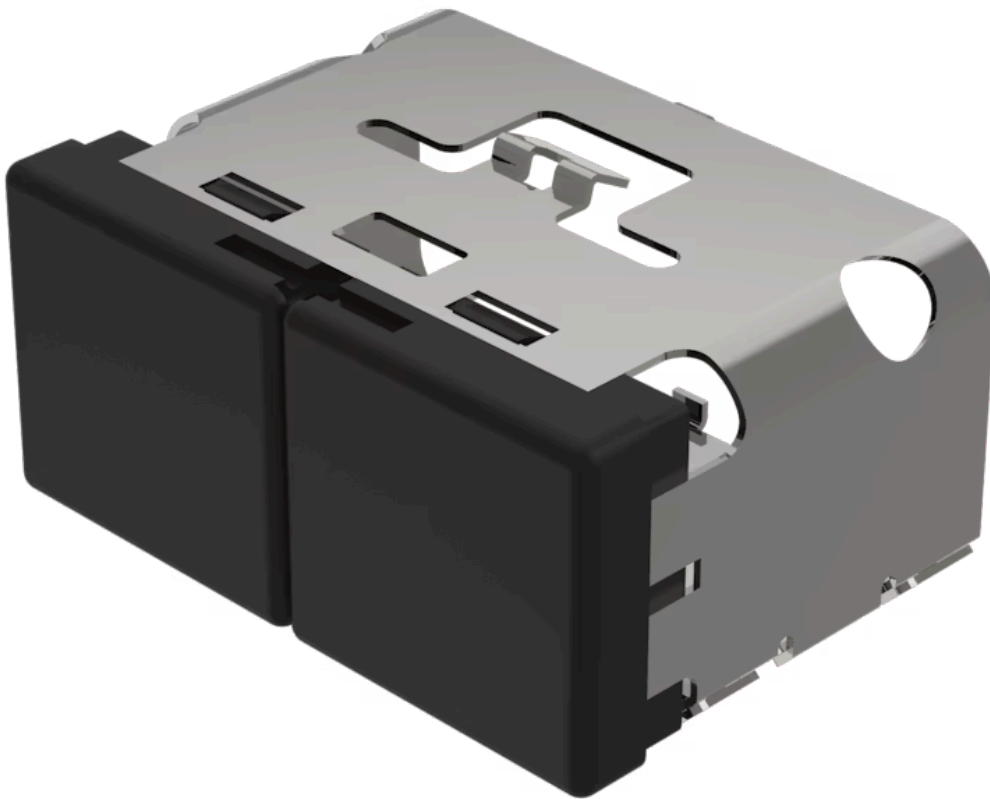

Lens

03-
902.0/0

Distribution by
Mouser

<https://mouser.eao.com/component/03-902.0/0/e...>