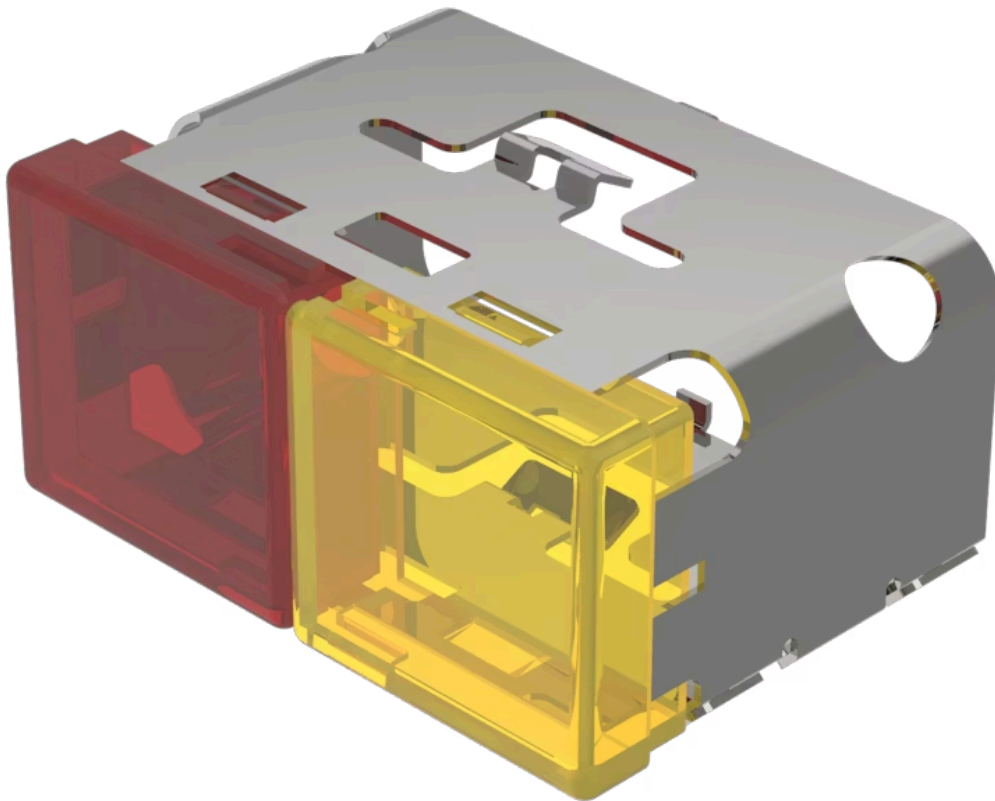

Lens

03-
902.2/4

Distribution by
Mouser

<https://mouser.eao.com/component/03-902.2/4/e...>

Your product:

03-902.2/4 Lens

Loading ...

PRODUCT RANGE

Product Status: Not Recommended for new design

FRONT

Front form: Rectangular

OPERATING-/INDICATION PART

Lens colour: Red-yellow

Lens material: Plastic

Lens illumination: Illuminated

Lens shape: Flush

Lens optics: translucent

MECHANICAL CHARACTERISTICS

Weight: 0.01 kg

CERTIFICATE

REACH: REACH compliant

RoHS: RoHS compliant

OTHER

Short Description: Lens, 18 mm x 38 mm, Illuminated, Red-yellow, Flush, Plastic

Dimension: 18 mm x 38 mm

Product attributes:

With light barrier, not suitable for film insert