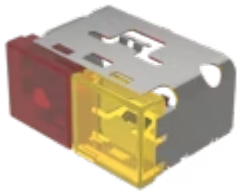

Lens

03-
902.2/4

Distribution by
Mouser

<https://mouser.eao.com/component/03-902.2/4/e...>

Your product:

03-902.2/4 Lens

Loading ...

PRODUCT RANGE

Product Status: Not Recommended for new design

FRONT

Front form: Rectangular

OPERATING-/INDICATION PART

Lens colour: Red-yellow

Lens material: Plastic

Lens illumination: Illuminated

Lens shape: Flush

Lens optics: translucent

MECHANICAL CHARACTERISTICS

Weight: 0.01 kg

CERTIFICATE

REACH: REACH compliant

RoHS: RoHS compliant

OTHER

Short Description: Lens, 18 mm x 38 mm, Illuminated, Red-yellow, Flush, Plastic

Dimension: 18 mm x 38 mm

Product attributes:

With light barrier, not suitable for film insert