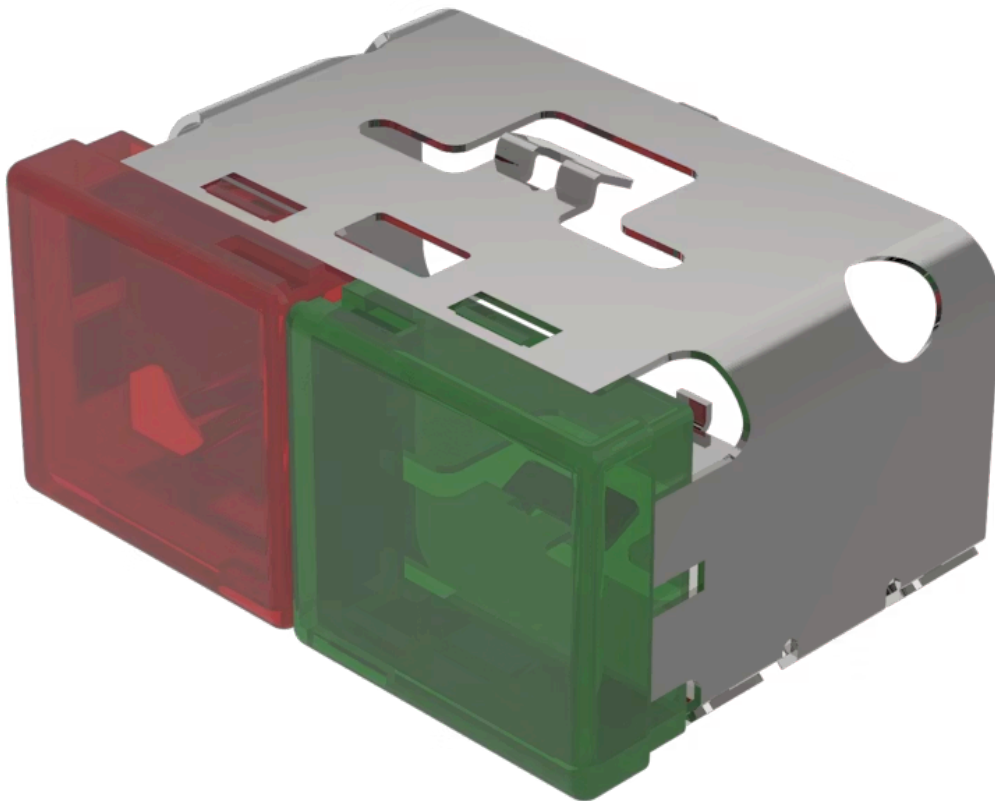

Lens

03-
902.2/5

Distribution by
Mouser

<https://mouser.eao.com/component/03-902.2/5/e...>

Your product:

03-902.2/5 Lens

Loading ...

PRODUCT RANGE

Product Status: Not Recommended for new design

FRONT

Front form: Rectangular

OPERATING-/INDICATION PART

Lens colour: Red-green

Lens material: Plastic

Lens illumination: Illuminated

Lens shape: Flush

Lens optics: translucent

MECHANICAL CHARACTERISTICS

Weight: 0.01 kg

CERTIFICATE

REACH: REACH compliant

RoHS: RoHS compliant

OTHER

Short Description: Lens, 18 mm x 38 mm, Illuminated, Red-green, Flush, Plastic

Dimension: 18 mm x 38 mm

Product attributes:

With light barrier, not suitable for film insert