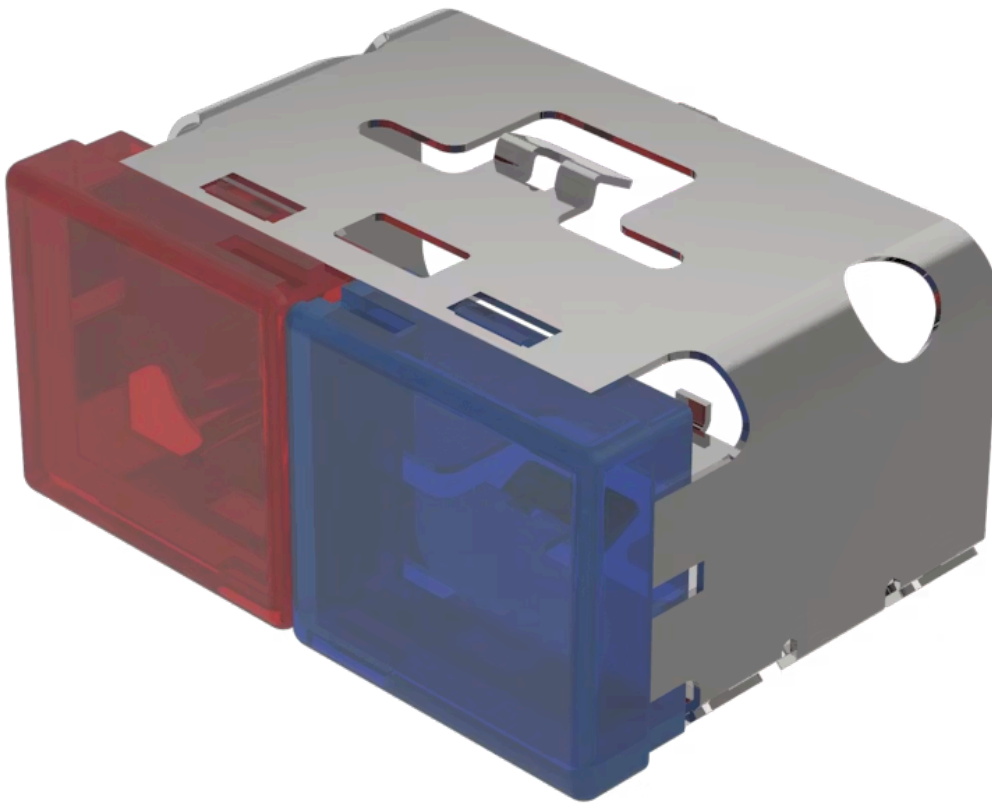

Lens

03-
902.2/6

Distribution by
Mouser

<https://mouser.eao.com/component/03-902.2/6/e...>