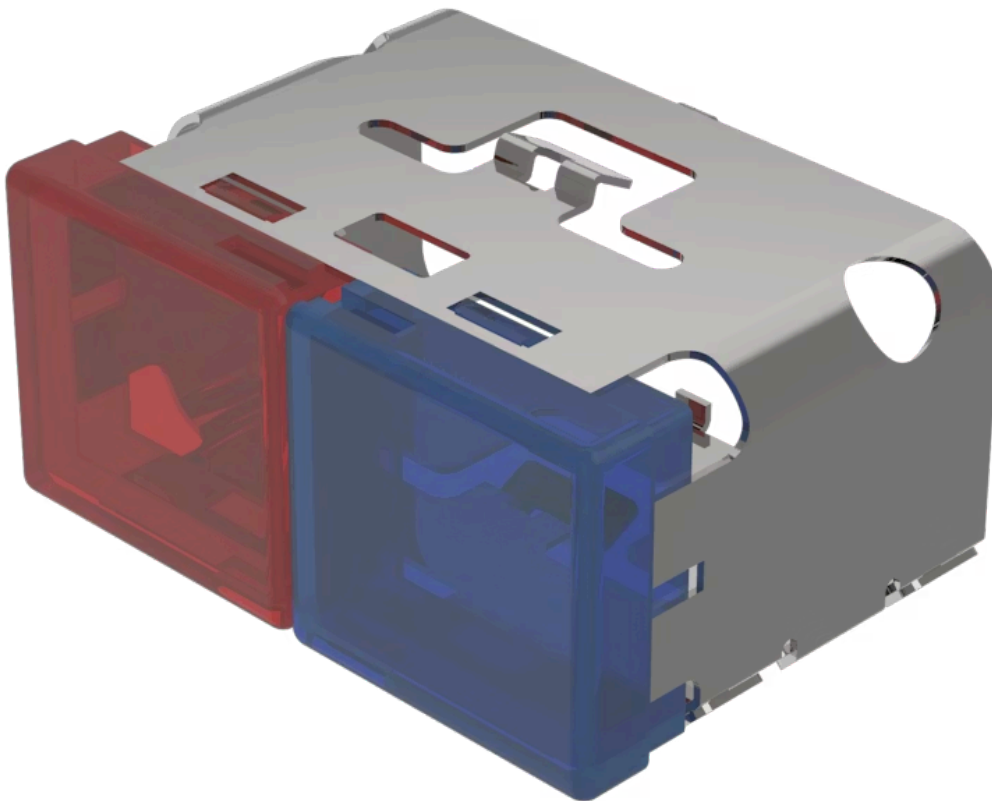

Lens

03-
902.2/6

Distribution by
Mouser

<https://mouser.eao.com/component/03-902.2/6/e...>