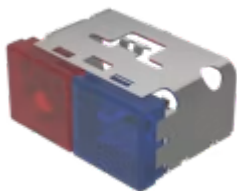

Your product:

03-902.2/6 Lens

Loading ...

PRODUCT RANGE

Product Status: Not Recommended for new design

FRONT

Front form: Rectangular

OPERATING-/INDICATION PART

Lens colour: Red-blue

Lens material: Plastic

Lens illumination: Illuminated

Lens shape: Flush

Lens optics: translucent

MECHANICAL CHARACTERISTICS

Weight: 0.01 kg

CERTIFICATE

REACH: REACH compliant

RoHS: RoHS compliant

OTHER

Short Description: Lens, 18 mm x 38 mm, Illuminated, Red-blue, Flush, Plastic

Dimension: 18 mm x 38 mm