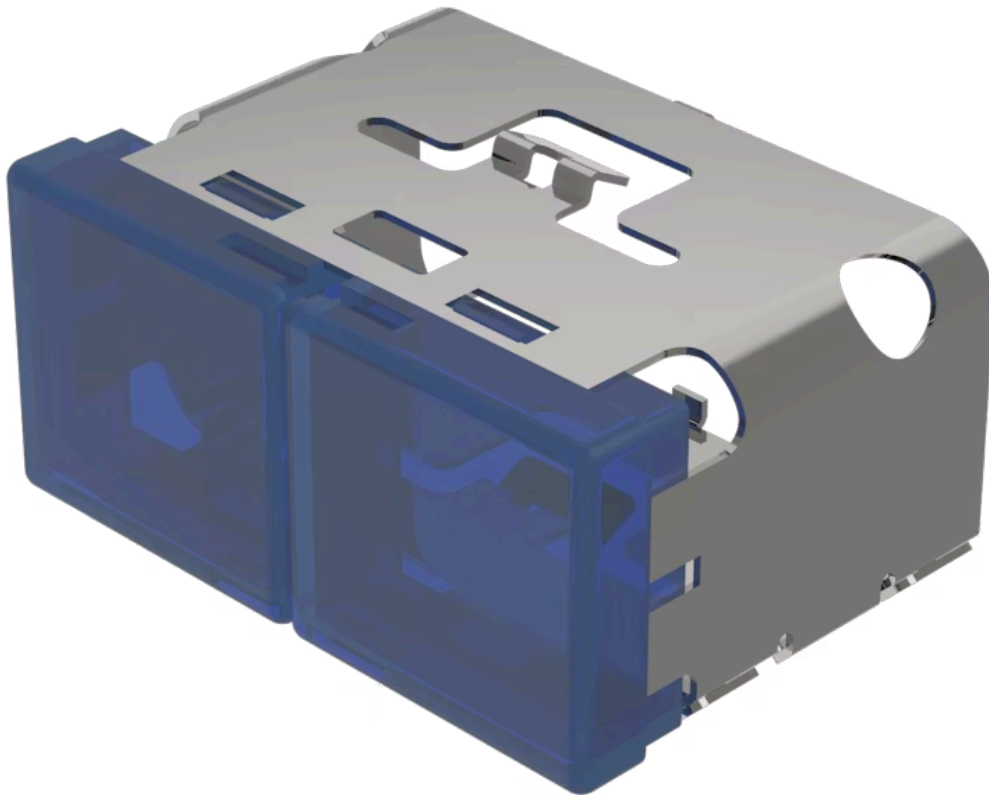

Lens

03-
902.6/6

Distribution by
Mouser

<https://mouser.eao.com/component/03-902.6/6/e...>

Your product:

03-902.6/6 Lens

Loading ...

PRODUCT RANGE

Product Status: Not Recommended for new design

FRONT

Front form: Rectangular

OPERATING-/INDICATION PART

Lens colour: Blue-blue

Lens material: Plastic

Lens illumination: Illuminated

Lens shape: Flush

Lens optics: translucent

MECHANICAL CHARACTERISTICS

Weight: 0.01 kg

CERTIFICATE

REACH: REACH compliant

RoHS: RoHS compliant

OTHER

Short Description: Lens, 18 mm x 38 mm, Illuminated, Blue-blue, Flush, Plastic

Dimension: 18 mm x 38 mm

Product attributes:

With light barrier, not suitable for film insert