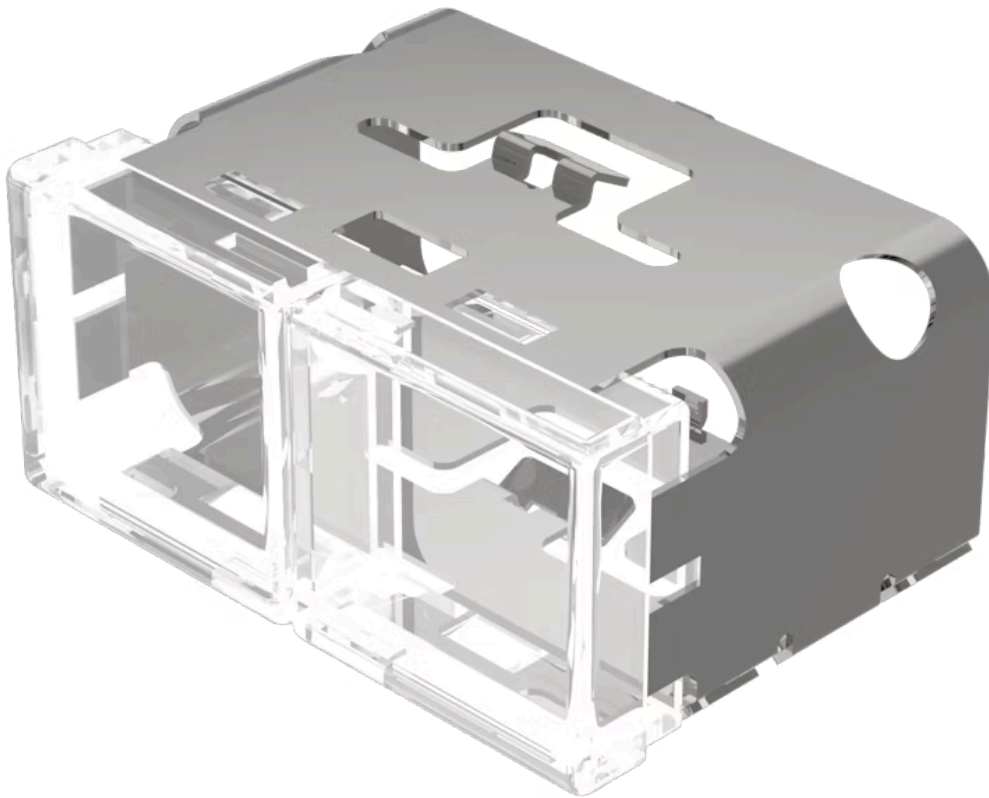

Lens

03-
902.7/7

Distribution by
Mouser

<https://mouser.eao.com/component/03-902.7/7/e...>

Your product:

03-902.7/7 Lens

Loading ...

PRODUCT RANGE

Product Status: Not Recommended for new design

FRONT

Front form: Rectangular

OPERATING-/INDICATION PART

Lens colour: Colourless-colourless

Lens material: Plastic

Lens illumination: Illuminated

Lens shape: Flush

Lens optics: translucent

MECHANICAL CHARACTERISTICS

Weight: 0.01 kg

CERTIFICATE

REACH: REACH compliant

RoHS: RoHS compliant

OTHER

Short Description: Lens, 18 mm x 38 mm, Illuminated, Colourless-colourless, Flush, Plastic

Dimension: 18 mm x 38 mm

Product attributes:

With light barrier, not suitable for film insert