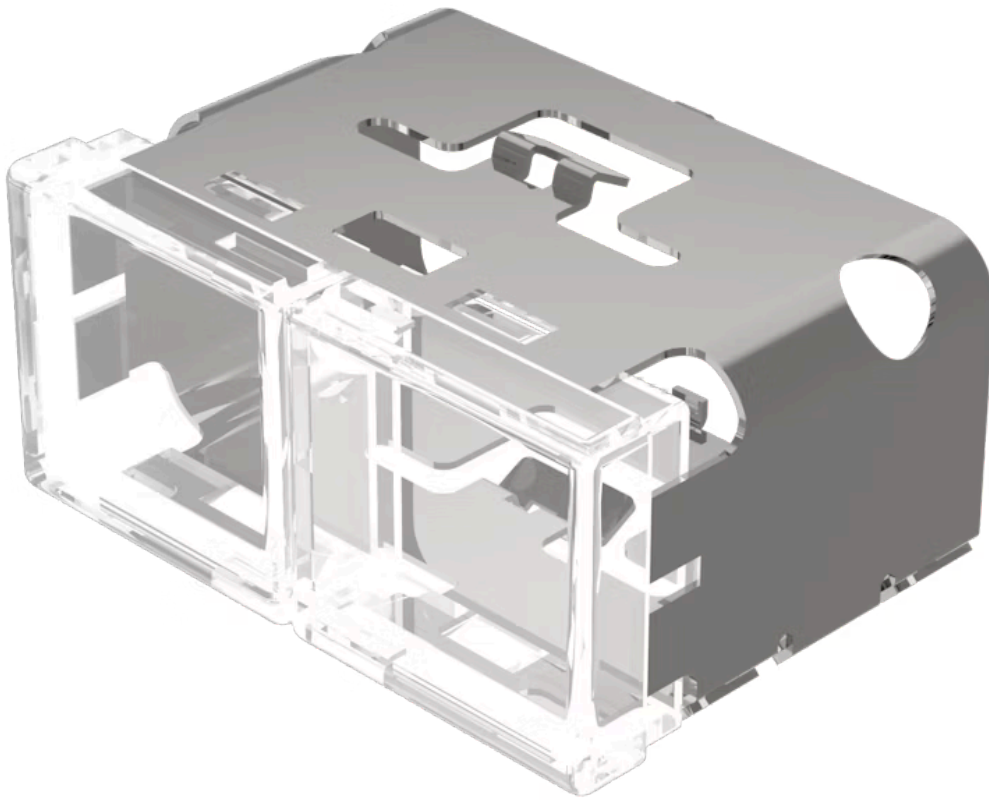

Lens

03-
902.7/7

Distribution by
Mouser

<https://mouser.eao.com/component/03-902.7/7/e...>

Your product:

03-902.7/7 Lens

Loading . .

PRODUCT RANGE

Product Status: Not Recommended for new design

FRONT

Front form: Rectangular

OPERATING-/INDICATION PART

Lens colour: Colourless-colourless

Lens material: Plastic

Lens illumination: Illuminated

Lens shape: Flush

Lens optics: translucent

MECHANICAL CHARACTERISTICS

Weight: 0.01 kg

CERTIFICATE

REACH: REACH compliant

RoHS: RoHS compliant

OTHER

Short Description: Lens, 18 mm x 38 mm, Illuminated, Colourless-colourless, Flush, Plastic

Dimension: 18 mm x 38 mm

Product attributes:

With light barrier, not suitable for film insert