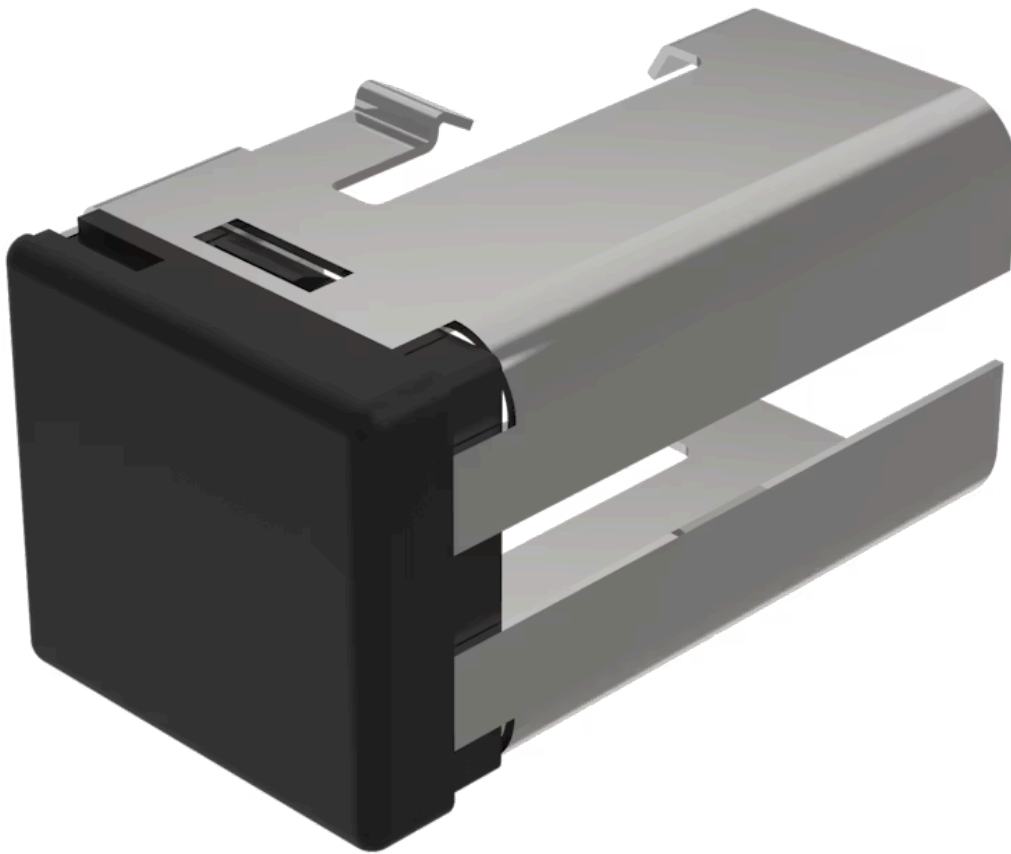

Lens

03-
921.0

Distribution by
Mouser

<https://mouser.eao.com/component/03-921.0/en/...>

Your product:

03-921.0 Lens

Loading ...

PRODUCT RANGE

Product Status: Not Recommended for new design

FRONT

Front form: Rectangular

OPERATING-/INDICATION PART

Lens colour: Black

Lens material: Plastic

Lens illumination: Non illuminated

Lens shape: Flush

Lens optics: opaque

MECHANICAL CHARACTERISTICS

Weight: 0.004 kg

CERTIFICATE

REACH: REACH compliant

RoHS: RoHS compliant

OTHER

Short Description: Lens, 18 mm x 19 mm, Non illuminated, Black, Flush, Plastic

Dimension: 18 mm x 19 mm

Hints:

Order two lenses