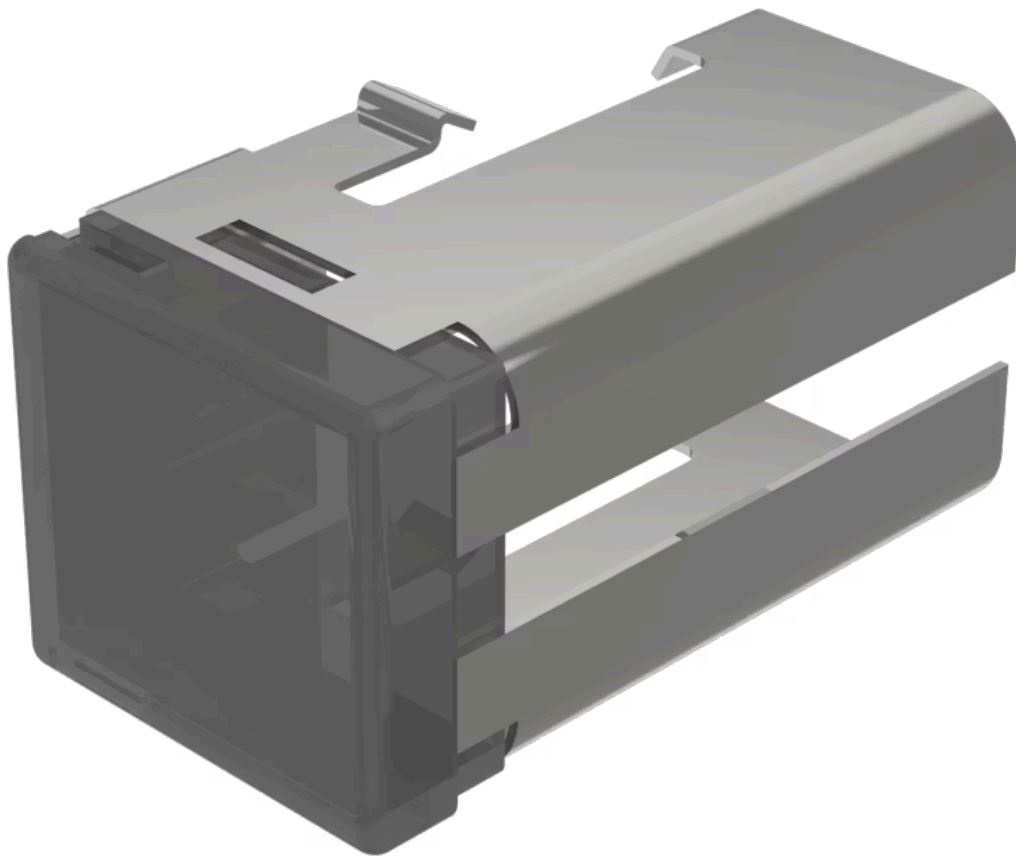

Lens

03-
921.1

Distribution by
Mouser

<https://mouser.eao.com/component/03-921.1/en/...>

Your product:

03-921.1 Lens

Loading ...

PRODUCT RANGE

Product Status: Not Recommended for new design

FRONT

Front form: Rectangular

OPERATING-/INDICATION PART

Lens colour: Smokey black

Lens material: Plastic

Lens illumination: Illuminated

Lens shape: Flush

Lens optics: translucent

MECHANICAL CHARACTERISTICS

Weight: 0.004 kg

CERTIFICATE

REACH: REACH compliant

RoHS: RoHS compliant

OTHER

Short Description: Lens, 18 mm x 19 mm, Illuminated, Smokey black, Flush, Plastic

Dimension: 18 mm x 19 mm

Product attributes:

Not recommended for film insert

Hints:

Order two lenses