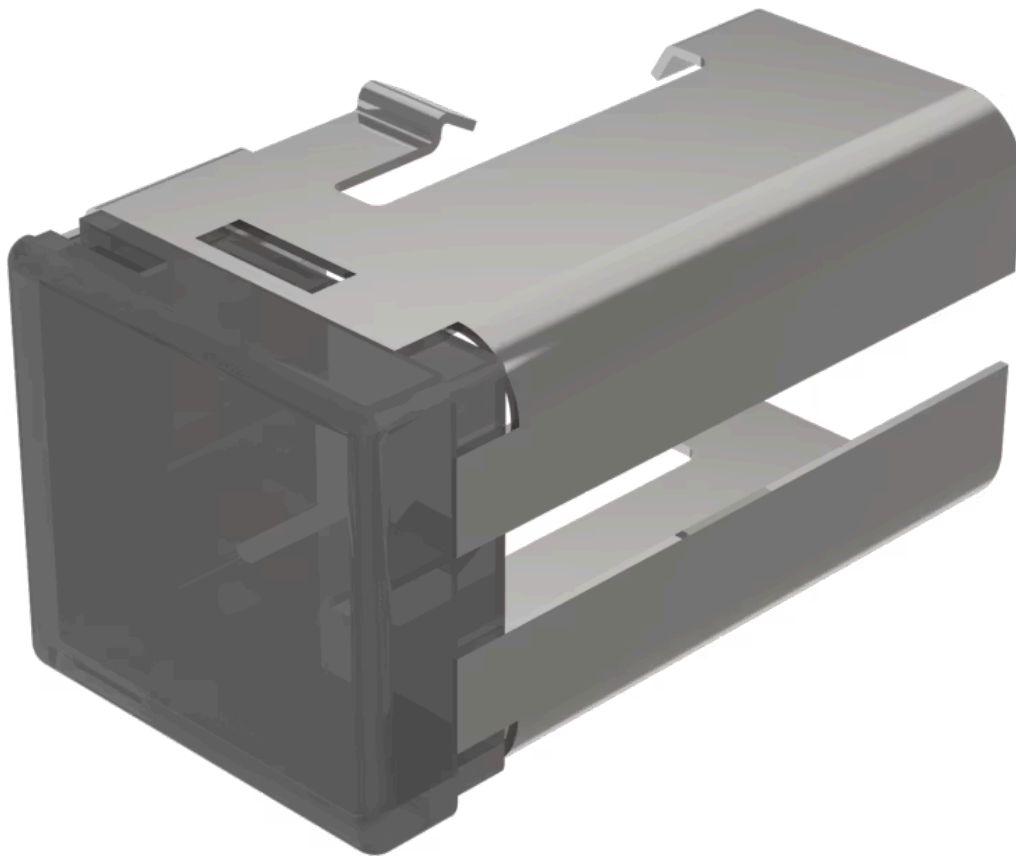

Lens

03-
921.1

Distribution by
Mouser

<https://mouser.eao.com/component/03-921.1/en/...>

Your product:

03-921.1 Lens

Loading ...

PRODUCT RANGE

Product Status: Not Recommended for new design

FRONT

Front form: Rectangular

OPERATING-/INDICATION PART

Lens colour: Smokey black

Lens material: Plastic

Lens illumination: Illuminated

Lens shape: Flush

Lens optics: translucent

MECHANICAL CHARACTERISTICS

Weight: 0.004 kg

CERTIFICATE

REACH: REACH compliant

RoHS: RoHS compliant

OTHER

Short Description: Lens, 18 mm x 19 mm, Illuminated, Smokey black, Flush, Plastic

Dimension: 18 mm x 19 mm

Product attributes:

Not recommended for film insert

Hints:

Order two lenses