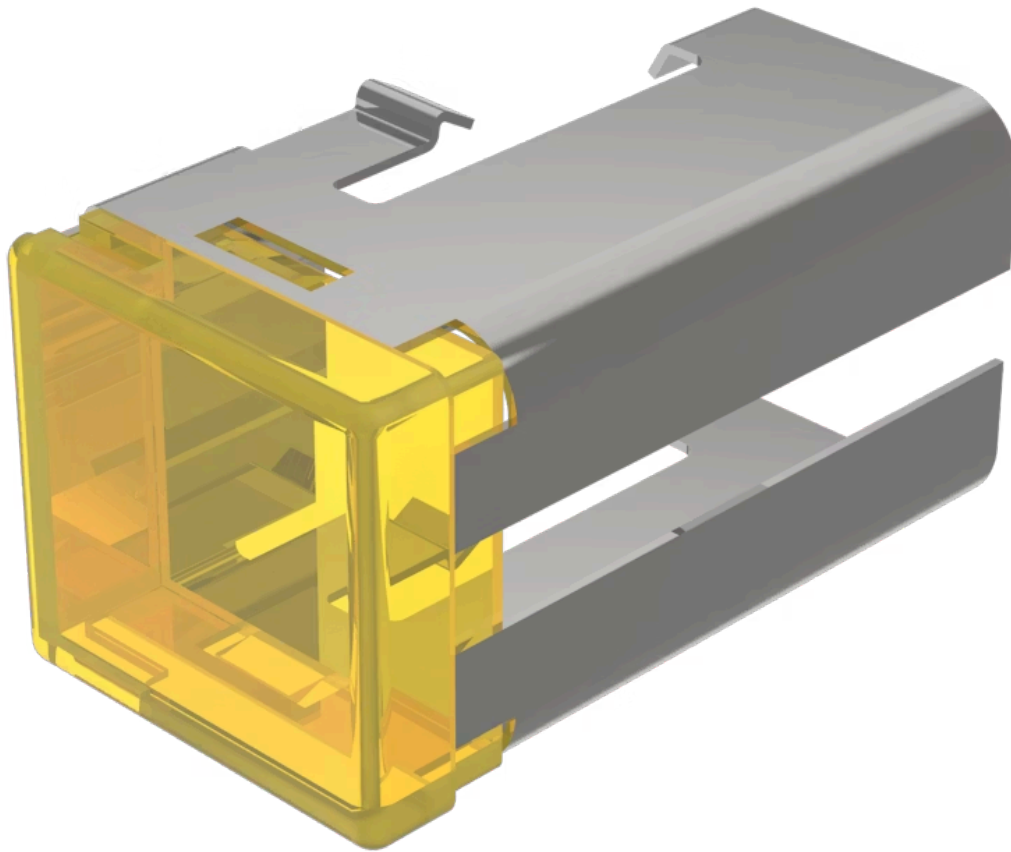

Lens

03-
921.4

Distribution by
Mouser

<https://mouser.eao.com/component/03-921.4/en/...>

Your product:

03-921.4 Lens

Loading ...

PRODUCT RANGE

Product Status: Not Recommended for new design

FRONT

Front form: Rectangular

OPERATING-/INDICATION PART

Lens colour: Yellow

Lens material: Plastic

Lens illumination: Illuminated

Lens shape: Flush

Lens optics: translucent

MECHANICAL CHARACTERISTICS

Weight: 0.004 kg

CERTIFICATE

REACH: REACH compliant

RoHS: RoHS compliant

OTHER

Short Description: Lens, 18 mm x 19 mm, Illuminated, Yellow, Flush, Plastic

Dimension: 18 mm x 19 mm

Product attributes:

Not recommended for film insert

Hints:

Order two lenses