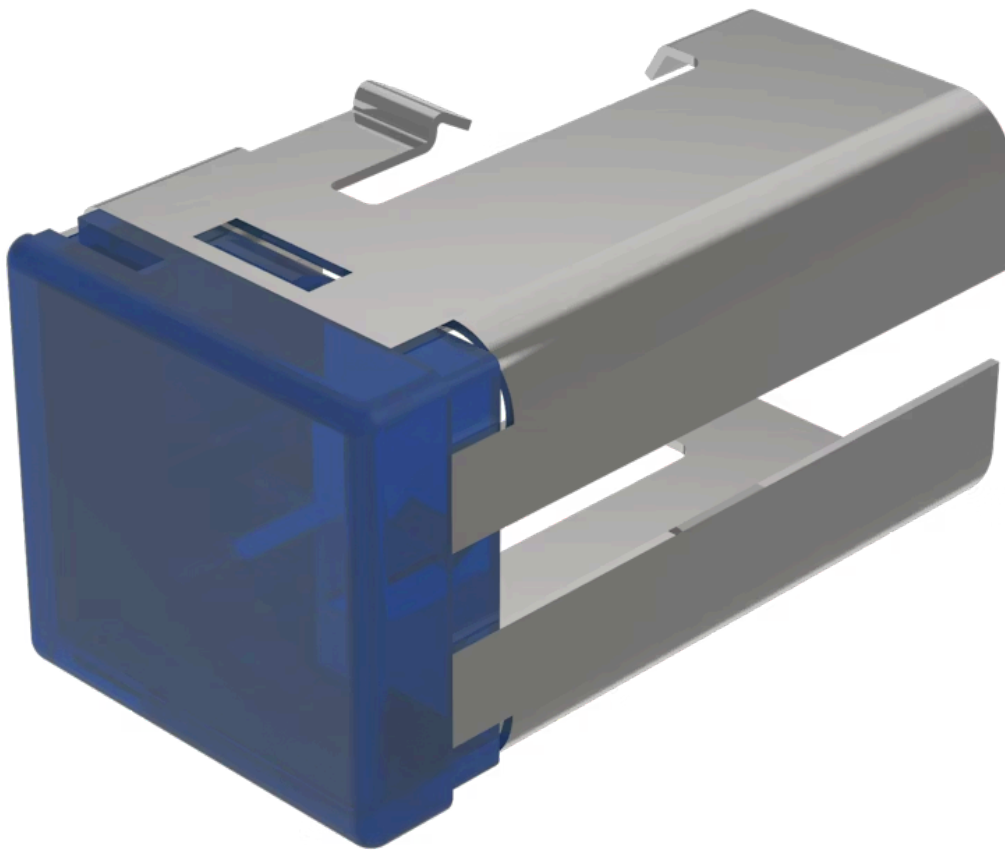

Lens

03-
921.6

Distribution by
Mouser

<https://mouser.eao.com/component/03-921.6/en/...>