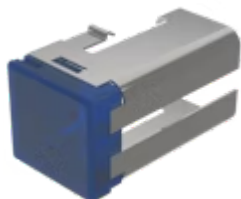

## 03-921.6 Lens

*Loading ...*

### OPERATING-/INDICATION PART

**Lens colour:** Blue

**Lens material:** Plastic

**Lens illumination:** Illuminated

**Lens shape:** Flush

**Lens optics:** translucent

### OTHER

**Short Description:** Lens, 18 mm x 19 mm, Illuminated, Blue, Flush, Plastic

**Dimension:** 18 mm x 19 mm

**Product attributes:**

Not recommended for film insert

**Hints:**

Order two lenses