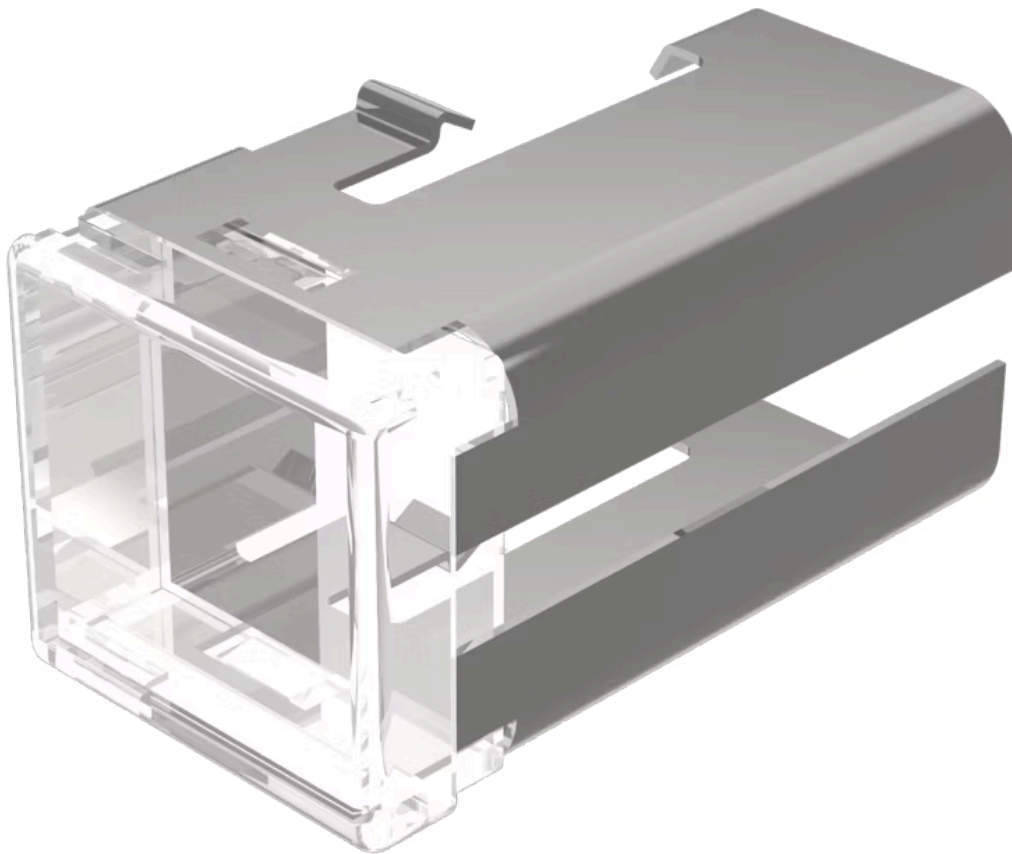

Lens

03-
921.7

Distribution by
Mouser

<https://mouser.eao.com/component/03-921.7/en/...>

Your product:

03-921.7 Lens

Loading ...

PRODUCT RANGE

Product Status: Not Recommended for new design

FRONT

Front form: Rectangular

OPERATING-/INDICATION PART

Lens colour: Colourless

Lens material: Plastic

Lens illumination: Illuminated

Lens shape: Flush

Lens optics: translucent

MECHANICAL CHARACTERISTICS

Weight: 0.004 kg

CERTIFICATE

REACH: REACH compliant

RoHS: RoHS compliant

OTHER

Short Description: Lens, 18 mm x 19 mm, Illuminated, Colourless, Flush, Plastic

Dimension: 18 mm x 19 mm

Product attributes:

Not recommended for film insert

Hints:

Order two lenses