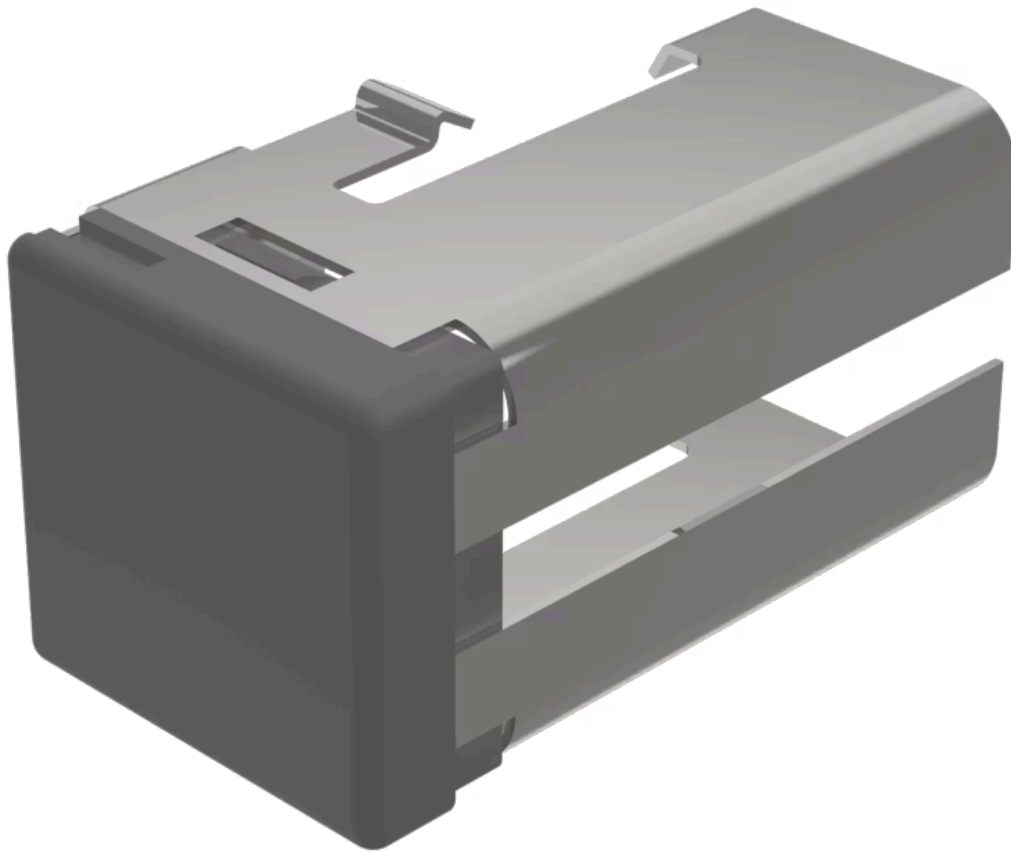

Lens

03-
921.8

Distribution by
Mouser

<https://mouser.eao.com/component/03-921.8/en/...>

Your product:

03-921.8 Lens

Loading ...

PRODUCT RANGE

Product Status: Not Recommended for new design

FRONT

Front form: Rectangular

OPERATING-/INDICATION PART

Lens colour: Grey

Lens material: Plastic

Lens illumination: Non illuminated

Lens shape: Flush

Lens optics: opaque

MECHANICAL CHARACTERISTICS

Weight: 0.004 kg

CERTIFICATE

REACH: REACH compliant

RoHS: RoHS compliant

OTHER

Short Description: Lens, 18 mm x 19 mm, Non illuminated, Grey, Flush, Plastic

Dimension: 18 mm x 19 mm

Hints:

Order two lenses