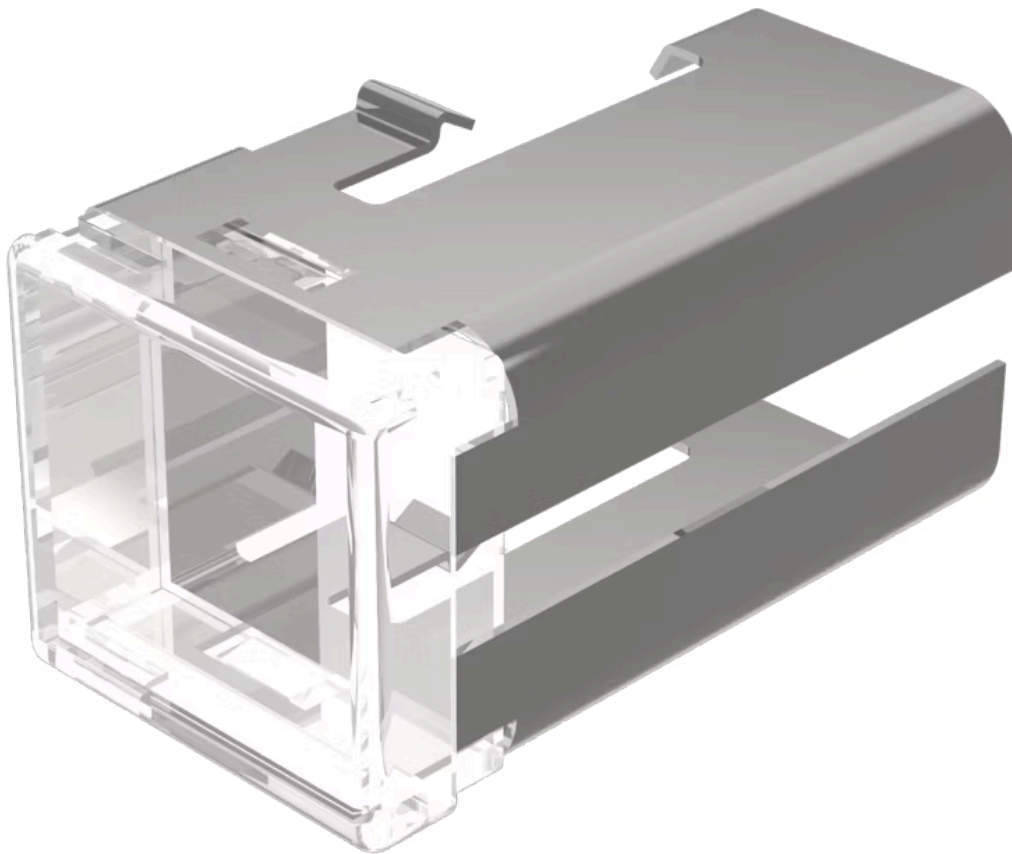

Lens

03-
921.9

Distribution by
Mouser

<https://mouser.eao.com/component/03-921.9/en/...>