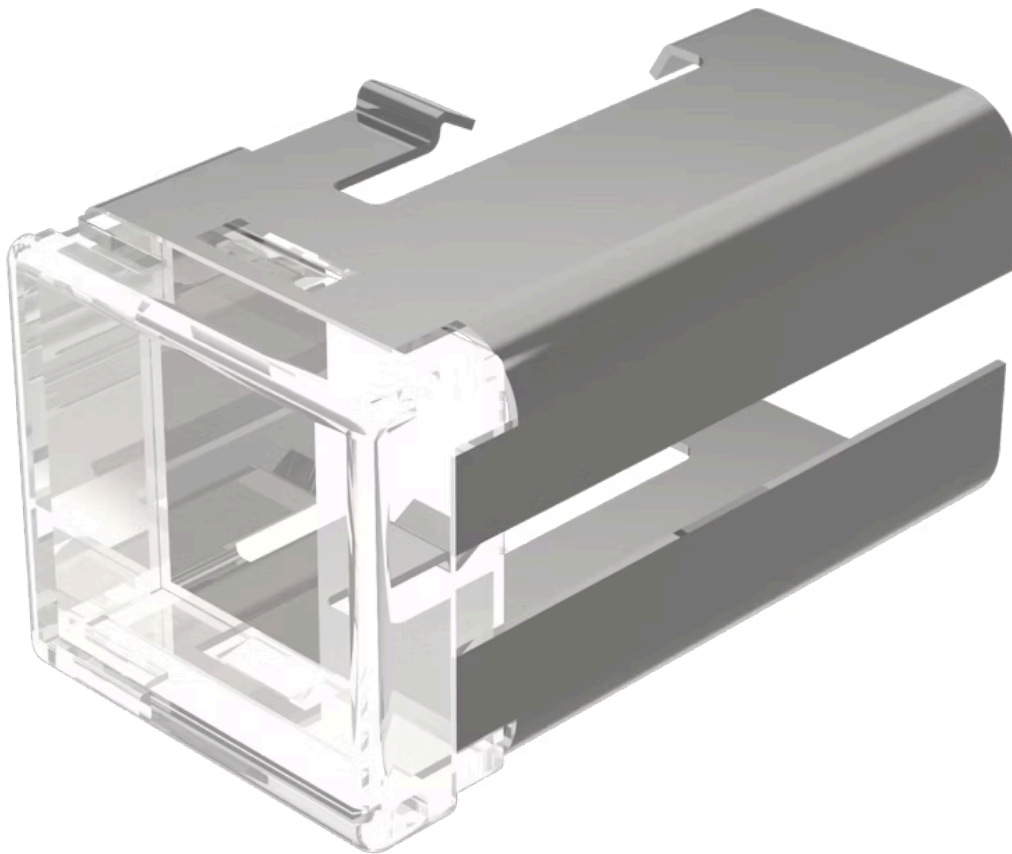

Lens

03-
921.9

Distribution by
Mouser

<https://mouser.eao.com/component/03-921.9/en/...>