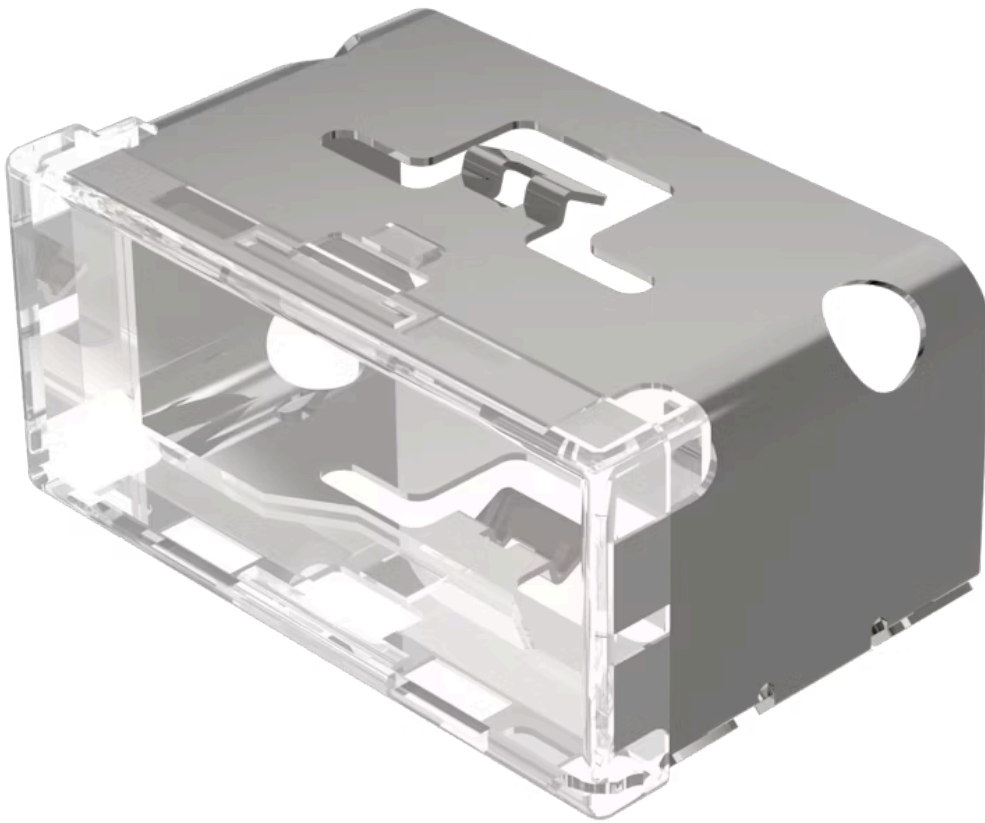

Lens

03-
941.7

Distribution by
Mouser

<https://mouser.eao.com/component/03-941.7/en/...>

Your product:

03-941.7 Lens

Loading . .

PRODUCT RANGE

Product Status: Not Recommended for new design

FRONT

Front form: Rectangular

OPERATING-/INDICATION PART

Lens colour: Colourless

Lens material: Plastic

Lens illumination: Illuminated

Lens shape: Flush

Lens optics: transparent

MECHANICAL CHARACTERISTICS

Weight: 0.009 kg

CERTIFICATE

REACH: REACH compliant

RoHS: RoHS compliant

OTHER

Short Description: Lens, 18 mm x 38 mm, Illuminated, Colourless, Flush, Plastic

Dimension: 18 mm x 38 mm

Product attributes:

Use holder for film insert