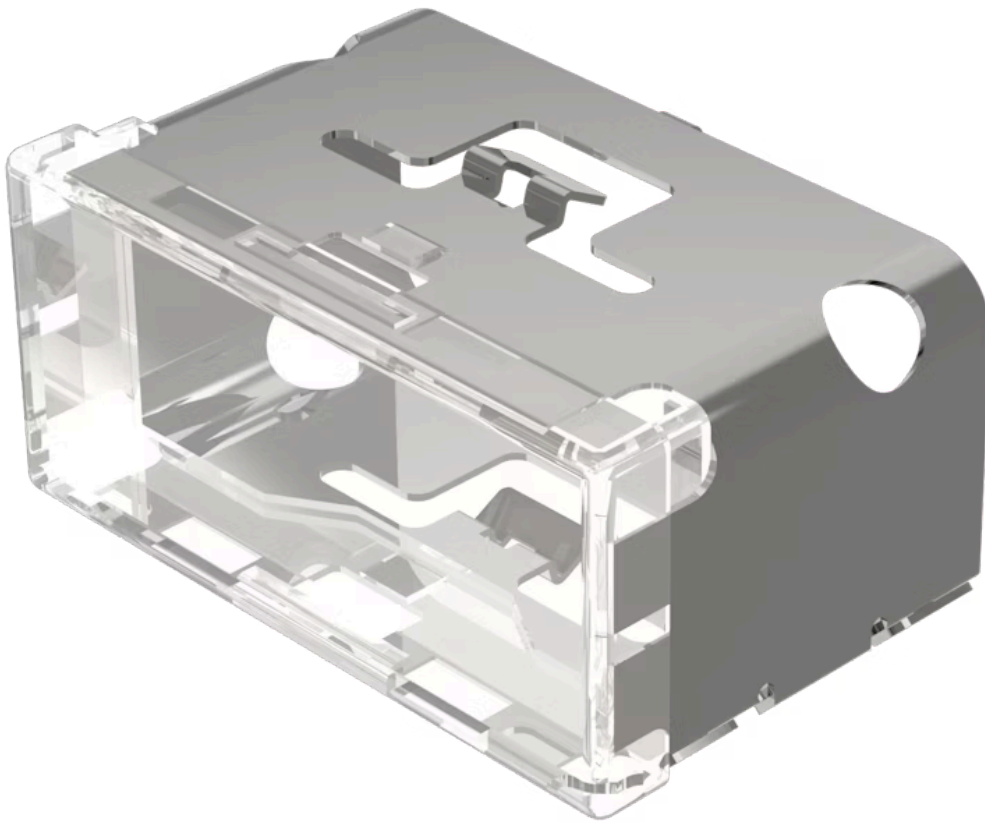

Lens

03-
941.7

Distribution by
Mouser

<https://mouser.eao.com/component/03-941.7/en/...>

Your product:

03-941.7 Lens

Loading ...

PRODUCT RANGE

Product Status: Not Recommended for new design

FRONT

Front form: Rectangular

OPERATING-/INDICATION PART

Lens colour: Colourless

Lens material: Plastic

Lens illumination: Illuminated

Lens shape: Flush

Lens optics: transparent

MECHANICAL CHARACTERISTICS

Weight: 0.009 kg

CERTIFICATE

REACH: REACH compliant

RoHS: RoHS compliant

OTHER

Short Description: Lens, 18 mm x 38 mm, Illuminated, Colourless, Flush, Plastic

Dimension: 18 mm x 38 mm

Product attributes:

Use holder for film insert