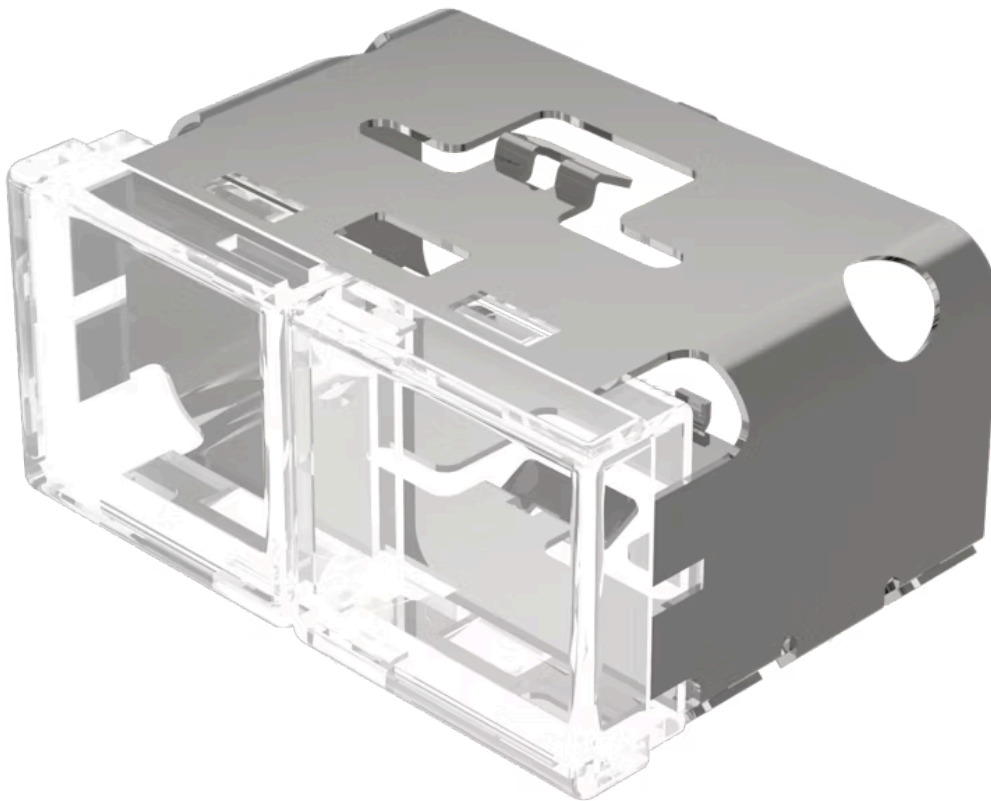

Lens

03-
942.7/7

Distribution by
Mouser

<https://mouser.eao.com/component/03-942.7/7/e...>

Your product:

03-942.7/7 Lens

Loading . . .

PRODUCT RANGE

Product Status: Not Recommended for new design

FRONT

Front form: Rectangular

OPERATING-/INDICATION PART

Lens colour: Colourless-colourless

Lens material: Plastic

Lens illumination: Illuminated

Lens shape: Flush

Lens optics: transparent

MECHANICAL CHARACTERISTICS

Weight: 0.01 kg

CERTIFICATE

REACH: REACH compliant

RoHS: RoHS compliant

OTHER

Short Description: Lens, 18 mm x 38 mm, Illuminated, Colourless-colourless, Flush, Plastic

Dimension: 18 mm x 38 mm

Product attributes:

With light barrier, not suitable for film insert