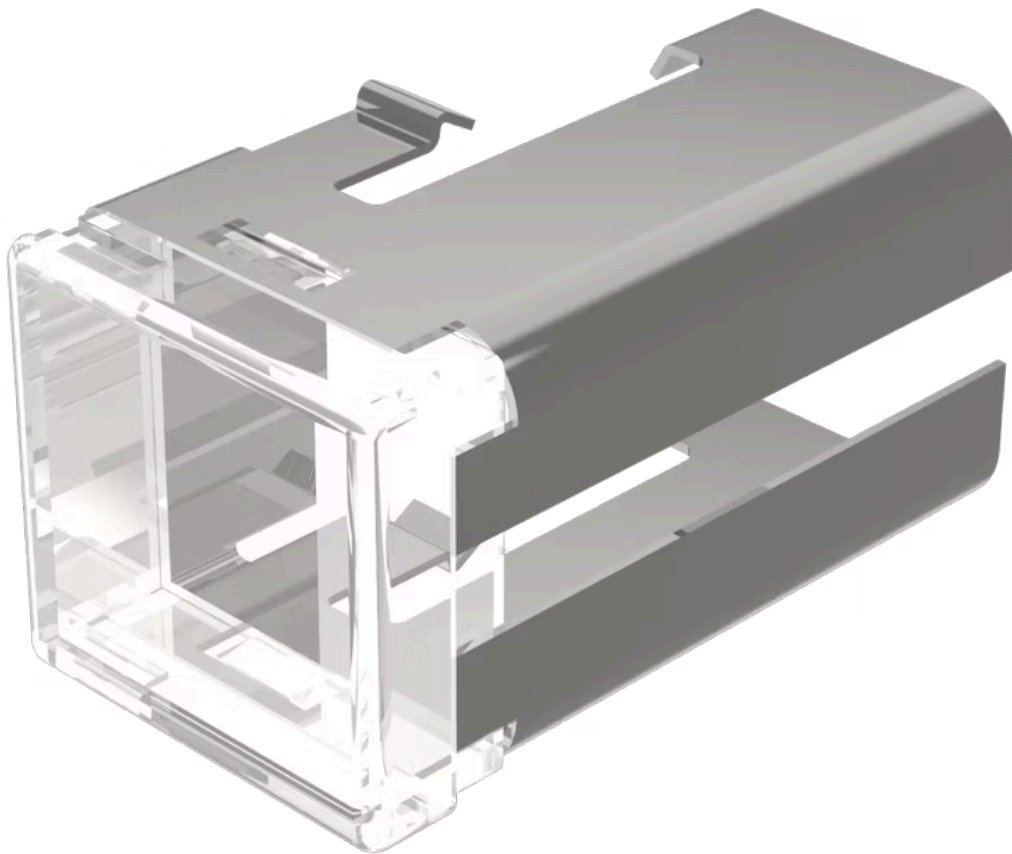

Lens

03-
943.7

Distribution by
Mouser

<https://mouser.eao.com/component/03-943.7/en/...>

Your product:

03-943.7 Lens

Loading ...

PRODUCT RANGE

Product Status: Not Recommended for new design

FRONT

Front form: Rectangular

OPERATING-/INDICATION PART

Lens colour: Colourless

Lens material: Plastic

Lens illumination: Illuminated

Lens shape: Flush

Lens optics: transparent

MECHANICAL CHARACTERISTICS

Weight: 0.004 kg

CERTIFICATE

REACH: REACH compliant

RoHS: RoHS compliant

OTHER

Short Description: Lens, 18 mm x 19 mm, Illuminated, Colourless, Flush, Plastic

Dimension: 18 mm x 19 mm

Product attributes:

Use holder for film insert

Hints:

Order two lenses