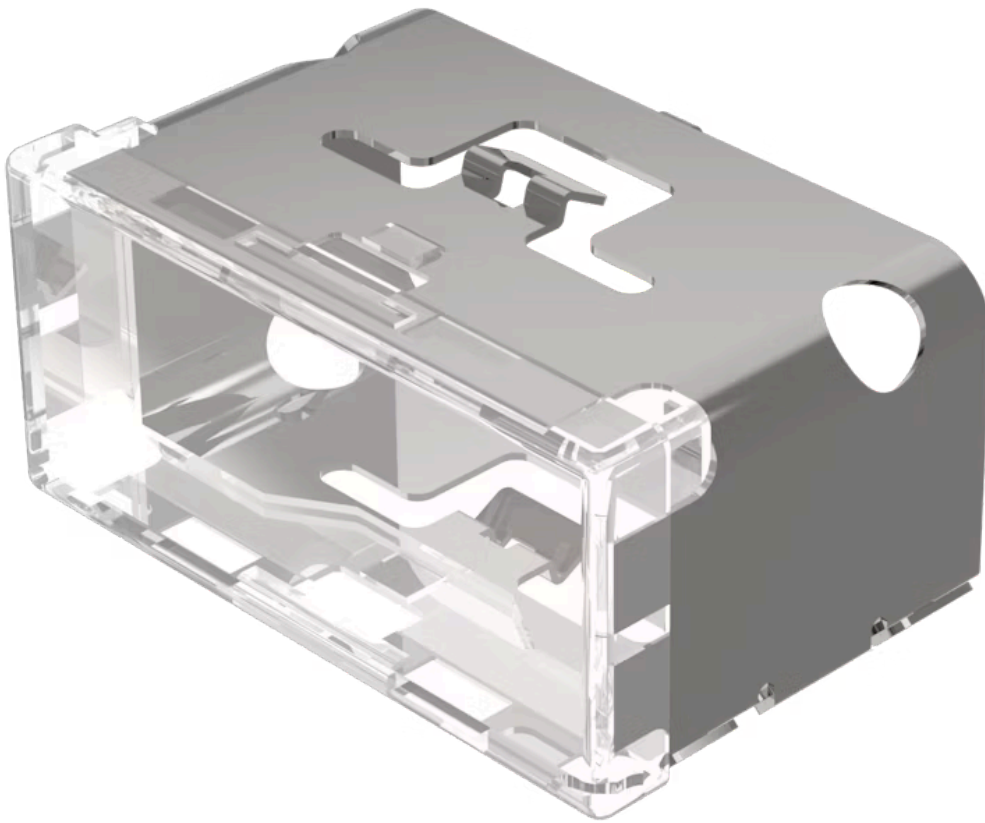

Lens

03-
946.7

Distribution by
Mouser

<https://mouser.eao.com/component/03-946.7/en/...>

Your product:

03-946.7 Lens

Loading ..

PRODUCT RANGE

Product Status: Not Recommended for new design

FRONT

Front form: Rectangular

OPERATING-/INDICATION PART

Lens colour: Colourless

Lens material: Plastic

Lens illumination: Illuminated

Lens shape: Flush

Lens optics: transparent

MECHANICAL CHARACTERISTICS

Weight: 0.009 kg

CERTIFICATE

REACH: REACH compliant

RoHS: RoHS compliant

OTHER

Short Description: Lens, 18 mm x 38 mm, Illuminated, Colourless, Flush, Plastic

Dimension: 18 mm x 38 mm

Product attributes:

With black rim (prevents lateral light escape), use holder for film insert