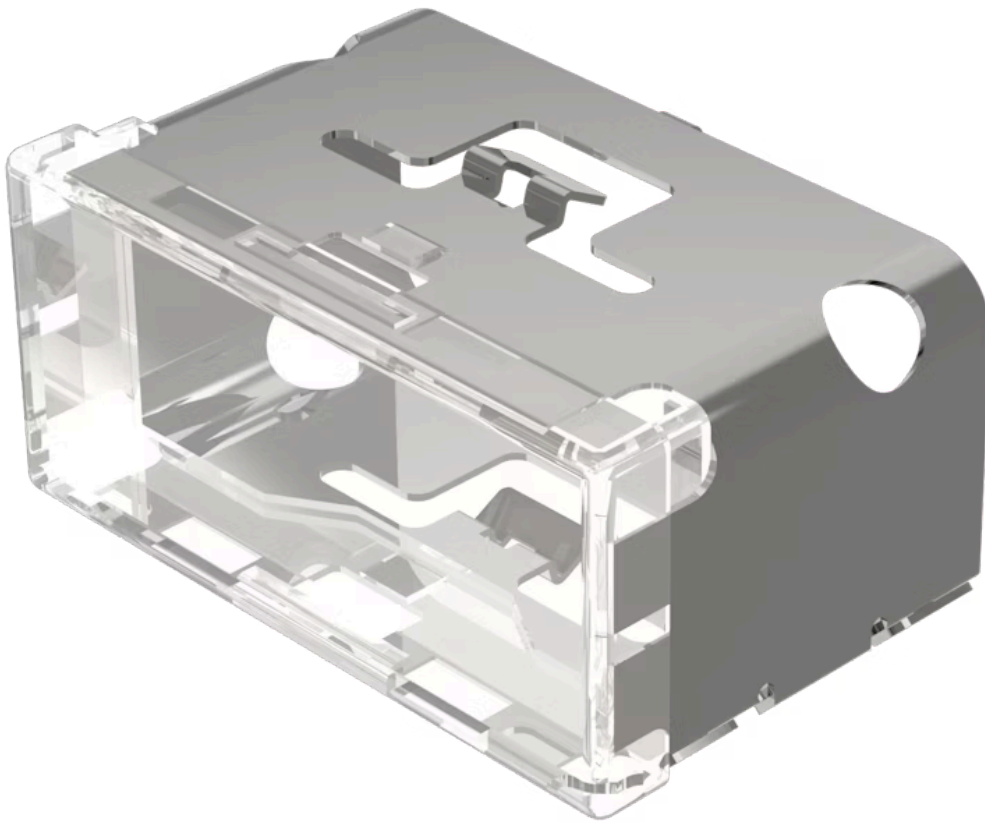

Lens

03-
946.7

Distribution by
Mouser

<https://mouser.eao.com/component/03-946.7/en/...>

Your product:

03-946.7 Lens

Loading ...

PRODUCT RANGE

Product Status: Not Recommended for new design

FRONT

Front form: Rectangular

OPERATING-/INDICATION PART

Lens colour: Colourless

Lens material: Plastic

Lens illumination: Illuminated

Lens shape: Flush

Lens optics: transparent

MECHANICAL CHARACTERISTICS

Weight: 0.009 kg

CERTIFICATE

REACH: REACH compliant

RoHS: RoHS compliant

OTHER

Short Description: Lens, 18 mm x 38 mm, Illuminated, Colourless, Flush, Plastic

Dimension: 18 mm x 38 mm

Product attributes:

With black rim (prevents lateral light escape), use holder for film insert