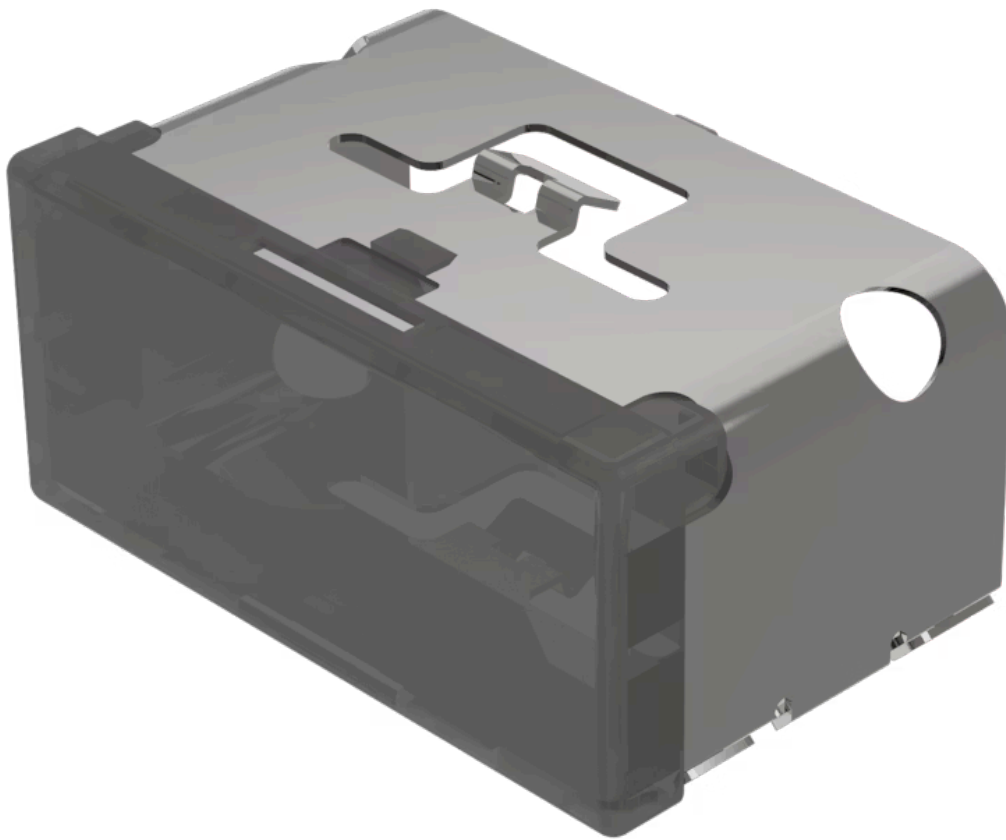

Lens

03-
947.1

Distribution by
Mouser

<https://mouser.eao.com/component/03-947.1/en/...>

Your product:

03-947.1 Lens

Loading ...

PRODUCT RANGE

Product Status: Not Recommended for new design

FRONT

Front form: Rectangular

OPERATING-/INDICATION PART

Lens colour: Smokey black

Lens material: Plastic

Lens illumination: Illuminated

Lens shape: Flush

Lens optics: transparent

MECHANICAL CHARACTERISTICS

Weight: 0.008 kg

CERTIFICATE

REACH: REACH compliant

RoHS: RoHS compliant

OTHER

Short Description: Lens, 18 mm x 38 mm, Illuminated, Smokey black, Flush, Plastic

Dimension: 18 mm x 38 mm

Product attributes:

With black rim (prevents lateral light escape), use holder for film insert