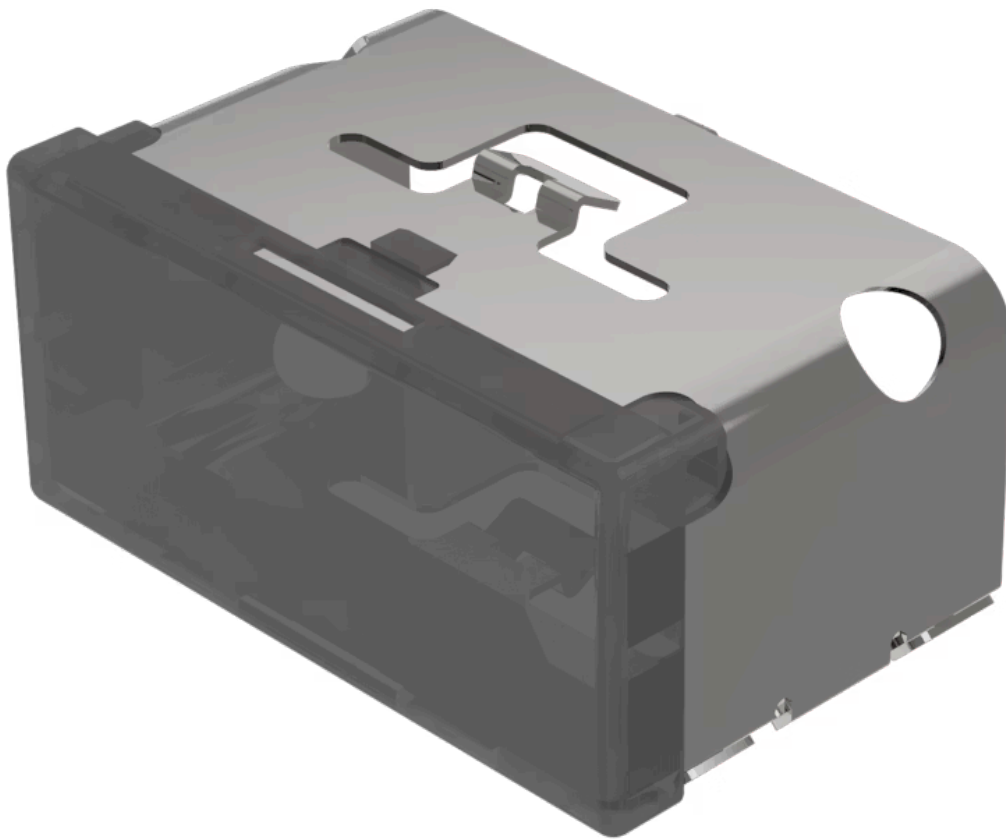

Lens

03-
947.1

Distribution by
Mouser

<https://mouser.eao.com/component/03-947.1/en/...>