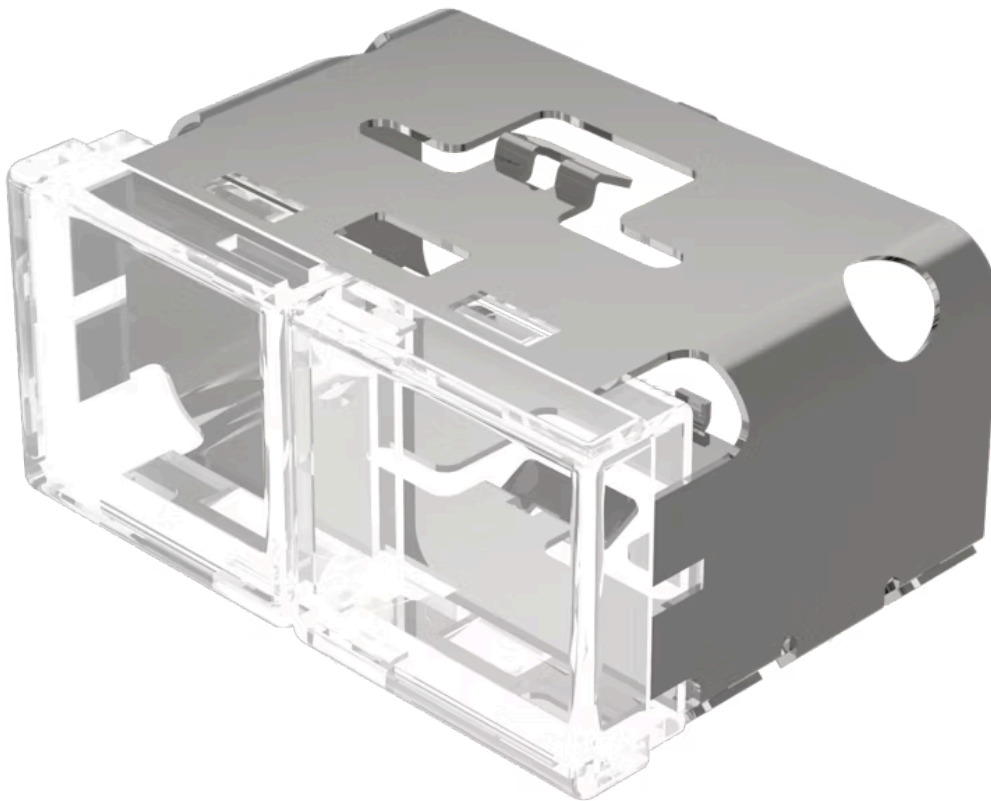

Lens

03-
951.7/7

Distribution by
Mouser

<https://mouser.eao.com/component/03-951.7/7/e...>

Your product:

03-951.7/7 Lens

Loading ..

PRODUCT RANGE

Product Status: Not Recommended for new design

FRONT

Front form: Rectangular

OPERATING-/INDICATION PART

Lens colour: Colourless-colourless

Lens material: Plastic

Lens illumination: Illuminated

Lens shape: Flush

Lens optics: transparent

MECHANICAL CHARACTERISTICS

Weight: 0.01 kg

CERTIFICATE

REACH: REACH compliant

RoHS: RoHS compliant

OTHER

Short Description: Lens, 18 mm x 38 mm, Illuminated, Colourless-colourless, Flush, Plastic

Dimension: 18 mm x 38 mm

Product attributes:

With black rim (prevents lateral light escape), use holder for film insert