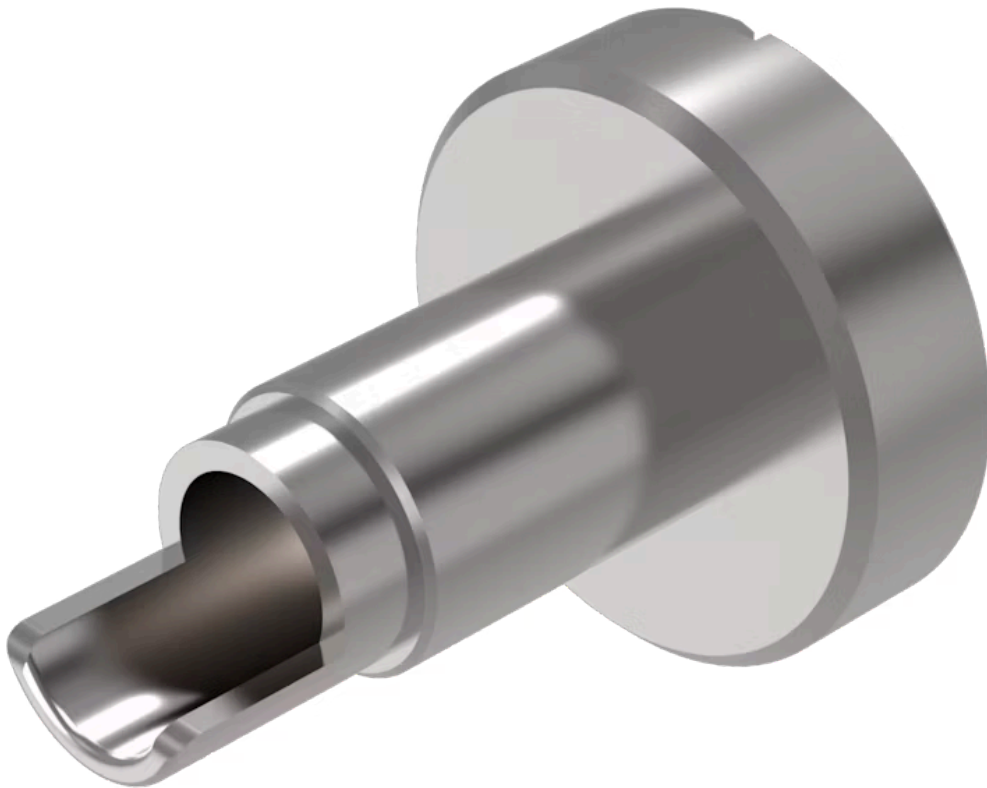

Dressing tool

19-906

Distribution by
Mouser

<https://mouser.eao.com/component/19-906/en/dr...>

Your product:

19-906 Dressing tool

Loading ...

ELECTRICAL CHARACTERISTICS

Forward voltage:

MECHANICAL CHARACTERISTICS

Weight: 0.011 kg

OTHER

Short Description: Dressing tool, Metal

Title Accessory: Dressing tool

Material: Metal

Product attributes: For aligning buttons