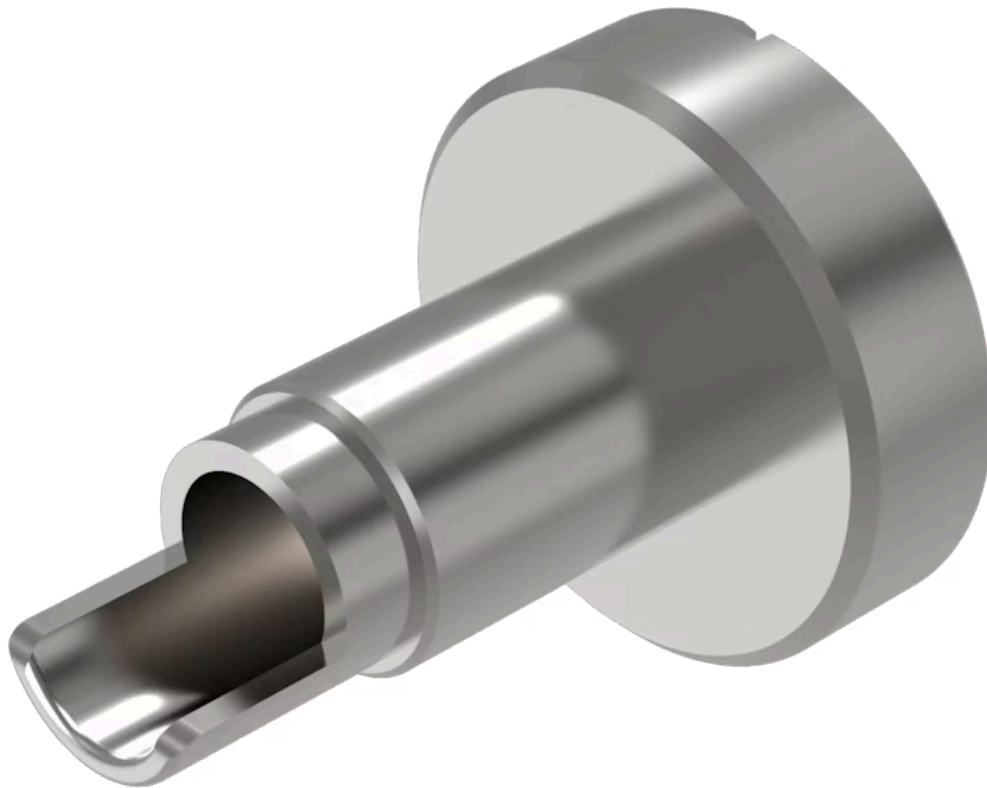

# Dressing tool

19-906

Distribution by  
Mouser

<https://mouser.eao.com/component/19-906/en/dr...>

Your product:

---

## 19-906 Dressing tool

*Loading ...*

### MECHANICAL CHARACTERISTICS

**Weight:** 0.011 kg

### OTHER

**Short Description:** Dressing tool, Metal

**Titel Accessory:** Dressing tool

**Material:** Metal

**Product attributes:** For aligning buttons