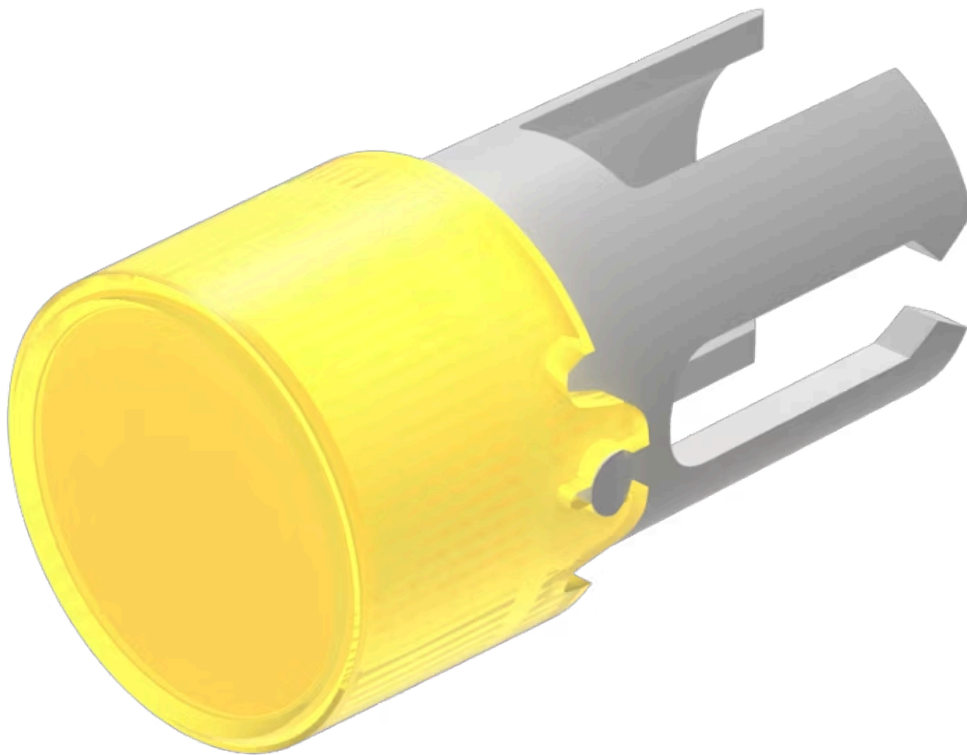

Lens

19-
931.4

Distribution by
Mouser

Your product:

19-931.4 Lens

Loading ...

FRONT

Front form: Round

OPERATING-/INDICATION PART

Lens colour: Yellow

Lens material: Plastic

Lens illumination: Illuminated

Lens shape: Flush

Lens optics: transparent

MECHANICAL CHARACTERISTICS

Weight: 0 kg

CERTIFICATE

REACH: REACH compliant

RoHS: RoHS compliant

OTHER

Short Description: Lens, Ø 7.3 mm, Illuminated, Yellow, Flush, Plastic

Dimension: Ø 7.3 mm

Product attributes: For film insert