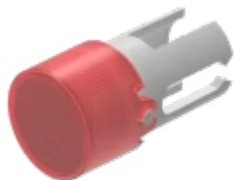

Lens

19-
932.2

Distribution by
Mouser

<https://mouser.eao.com/component/19-932.2/en/...>

Your product:

19-932.2 Lens

Loading ...

FRONT

Front form: Round

OPERATING-/INDICATION PART

Lens colour: Red

Lens material: Plastic

Lens illumination: Illuminated

Lens shape: Flush

Lens optics: transparent

MECHANICAL CHARACTERISTICS

Weight: 0 kg

CERTIFICATE

REACH: REACH compliant

RoHS: RoHS compliant

OTHER

Short Description: Lens, Ø 7.3 mm, Illuminated, Red, Flush, Plastic

Dimension: Ø 7.3 mm

Product attributes: Not recommended for film insert