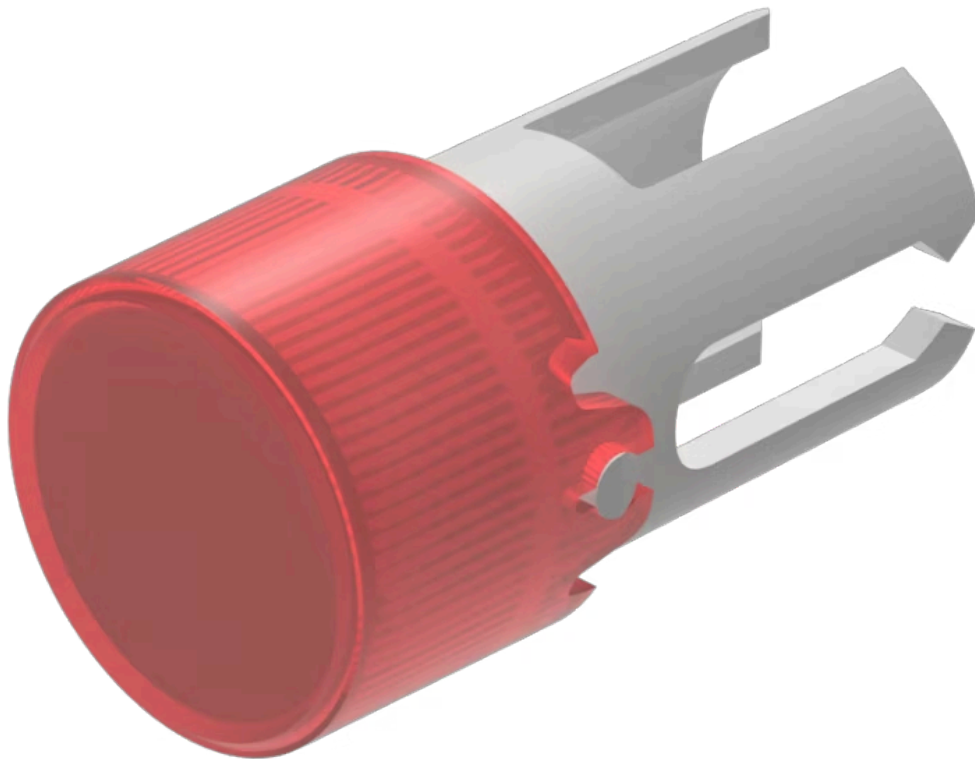

Lens

19-
932.2

Distribution by
Mouser

<https://mouser.eao.com/component/19-932.2/en/...>

Your product:

19-932.2 Lens

Loading ...

FRONT

Front form: Round

OPERATING-/INDICATION PART

Lens colour: Red

Lens material: Plastic

Lens illumination: Illuminated

Lens shape: Flush

Lens optics: transparent

MECHANICAL CHARACTERISTICS

Weight: 0 kg

CERTIFICATE

REACH: REACH compliant

RoHS: RoHS compliant

OTHER

Short Description: Lens, Ø 7.3 mm, Illuminated, Red, Flush, Plastic

Dimension: Ø 7.3 mm

Product attributes: Not recommended for film insert