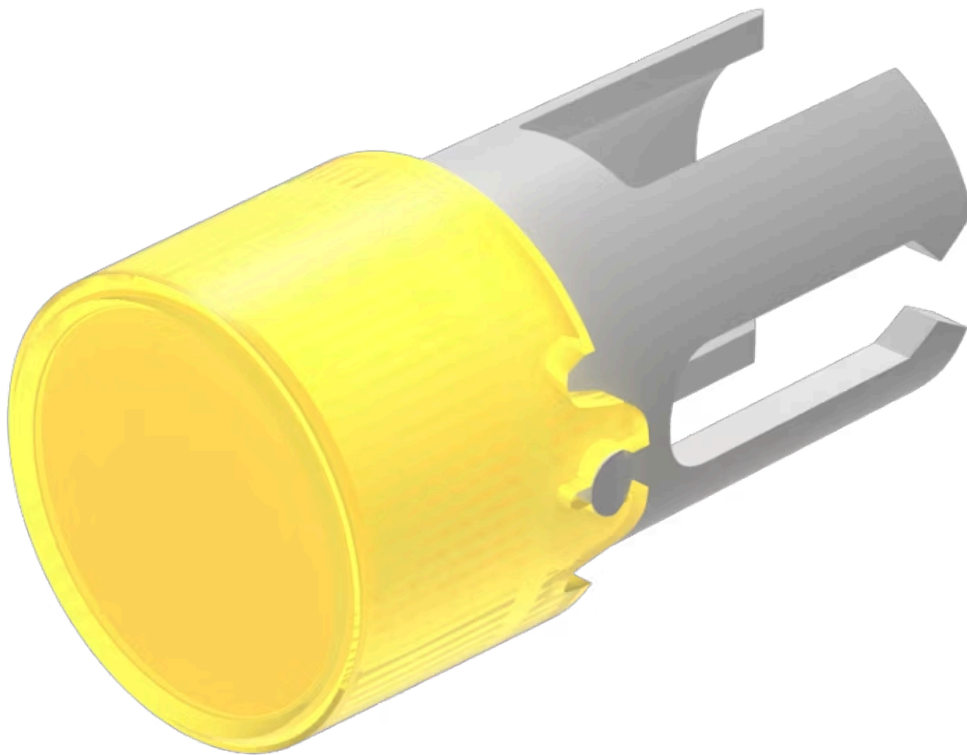

Lens

19-
932.4

Distribution by
Mouser

Your product:

19-932.4 Lens

Loading ...

FRONT

Front form: Round

OPERATING-/INDICATION PART

Lens colour: Yellow

Lens material: Plastic

Lens illumination: Illuminated

Lens shape: Flush

Lens optics: transparent

MECHANICAL CHARACTERISTICS

Weight: 0.001 kg

CERTIFICATE

REACH: REACH compliant

RoHS: RoHS compliant

OTHER

Short Description: Lens, Ø 7.3 mm, Illuminated, Yellow, Flush, Plastic

Dimension: Ø 7.3 mm

Product attributes: Not recommended for film insert