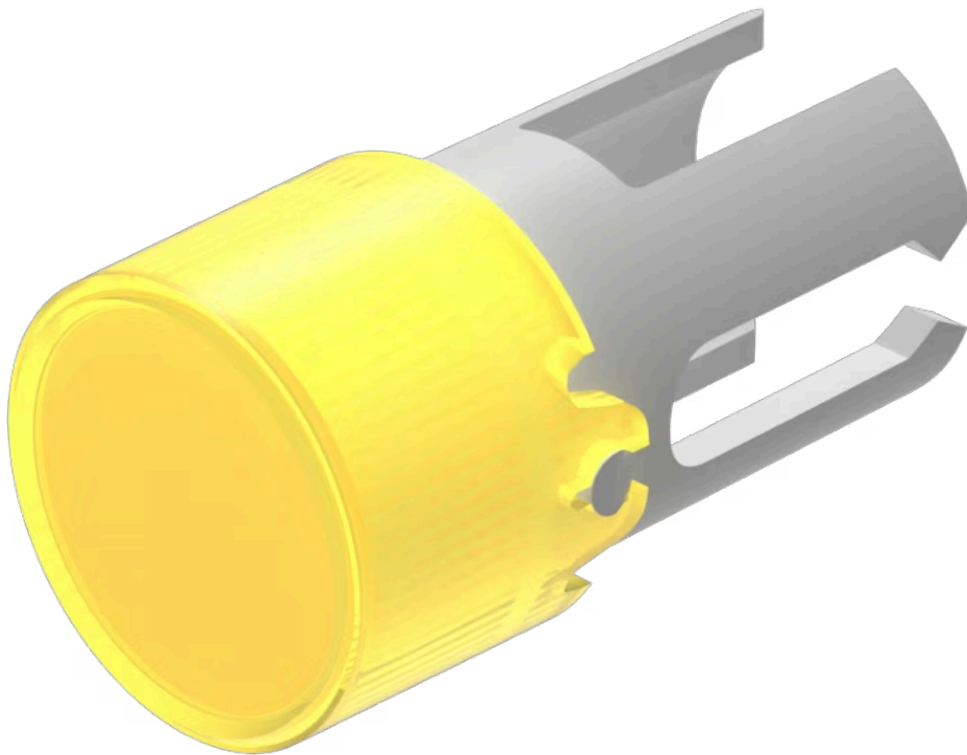

Lens

19-
932.4

Distribution by
Mouser

Your product:

19-932.4 Lens

Loading ...

FRONT

Front form: Round

OPERATING-/INDICATION PART

Lens colour: Yellow

Lens material: Plastic

Lens illumination: Illuminated

Lens shape: Flush

Lens optics: transparent

MECHANICAL CHARACTERISTICS

Weight: 0.001 kg

CERTIFICATE

REACH: REACH compliant

RoHS: RoHS compliant

OTHER

Short Description: Lens, Ø 7.3 mm, Illuminated, Yellow, Flush, Plastic

Dimension: Ø 7.3 mm

Product attributes: Not recommended for film insert