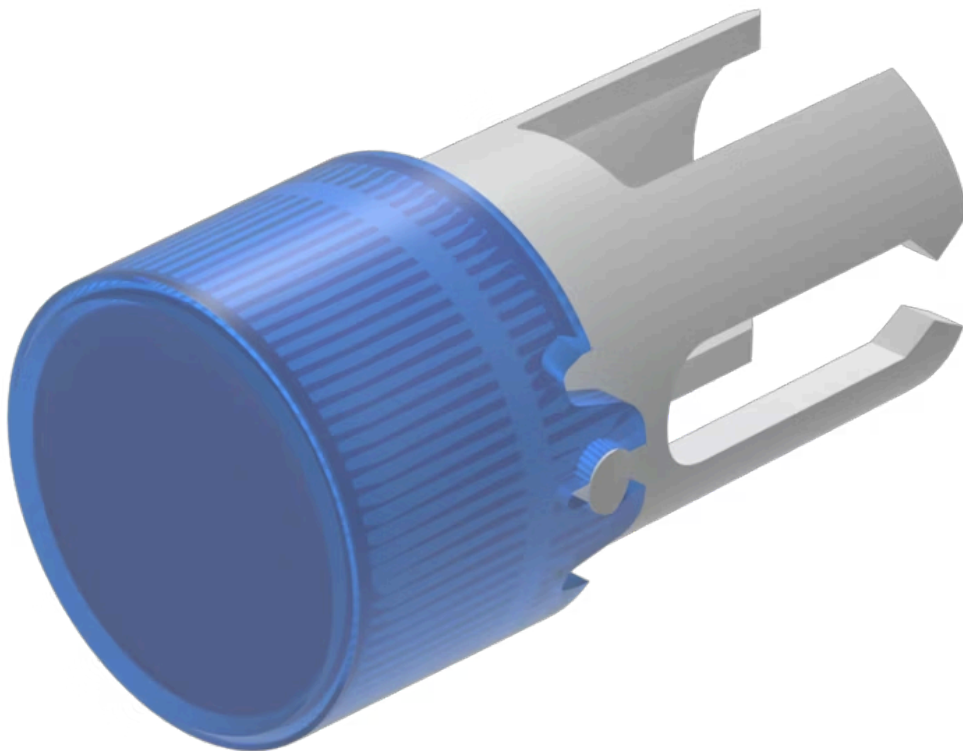

Lens

19-
932.6

Distribution by
Mouser

<https://mouser.eao.com/component/19-932.6/en/...>

Your product:

19-932.6 Lens

Loading . . .

FRONT

Front form: Round

OPERATING-/INDICATION PART

Lens colour: Blue

Lens material: Plastic

Lens illumination: Illuminated

Lens shape: Flush

Lens optics: transparent

MECHANICAL CHARACTERISTICS

Weight: 0 kg

CERTIFICATE

REACH: REACH compliant

RoHS: RoHS compliant

OTHER

Short Description: Lens, Ø 7.3 mm, Illuminated, Blue, Flush, Plastic

Dimension: Ø 7.3 mm

Product attributes: Not recommended for film insert