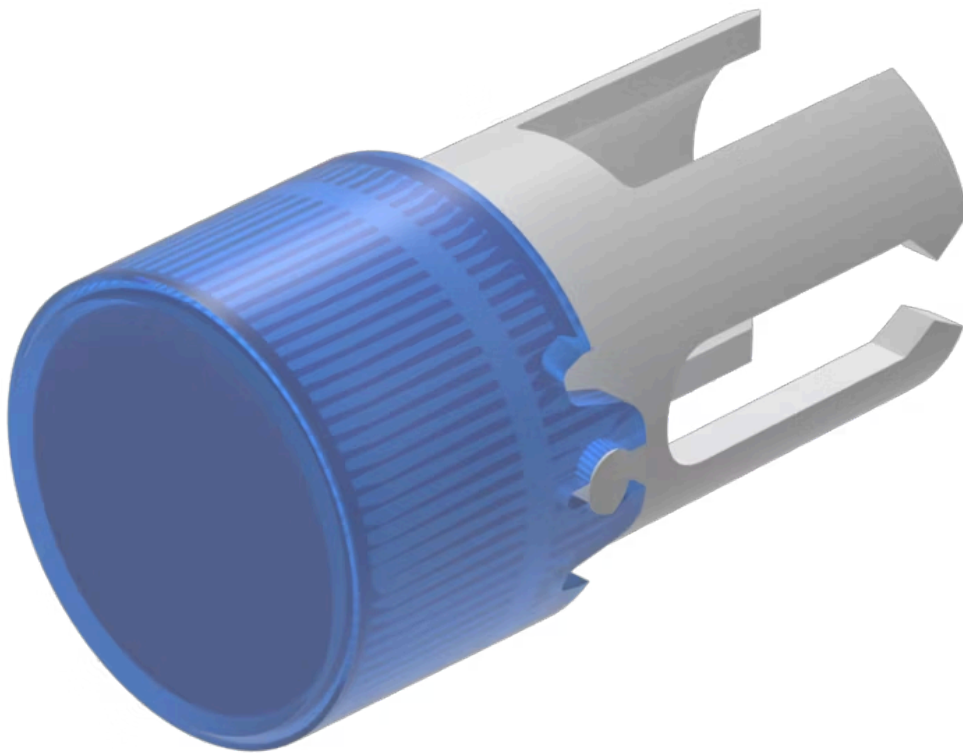

Lens

19-
932.6

Distribution by
Mouser

<https://mouser.eao.com/component/19-932.6/en/...>