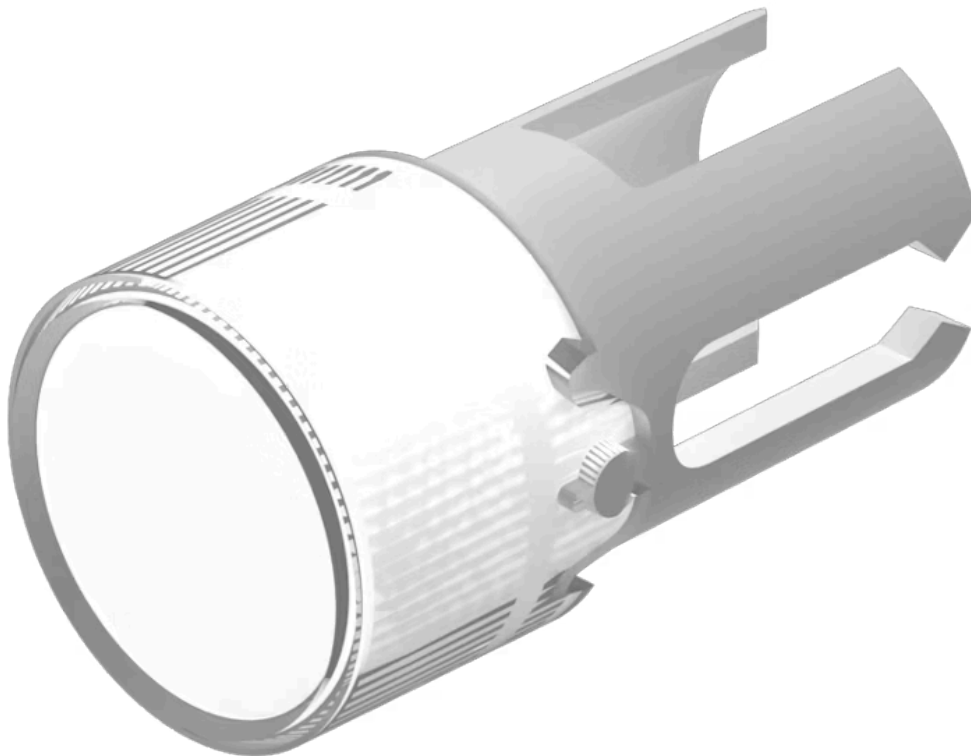

Lens

19-
932.7

Distribution by
Mouser

Your product:

19-932.7 Lens

Loading ...

FRONT

Front form: Round

OPERATING-/INDICATION PART

Lens colour: Colourless

Lens material: Plastic

Lens illumination: Illuminated

Lens shape: Flush

Lens optics: transparent

MECHANICAL CHARACTERISTICS

Weight: 0.001 kg

CERTIFICATE

REACH: REACH compliant

RoHS: RoHS compliant

OTHER

Short Description: Lens, Ø 7.3 mm, Illuminated, Colourless, Flush, Plastic

Dimension: Ø 7.3 mm

Product attributes: Not recommended for film insert