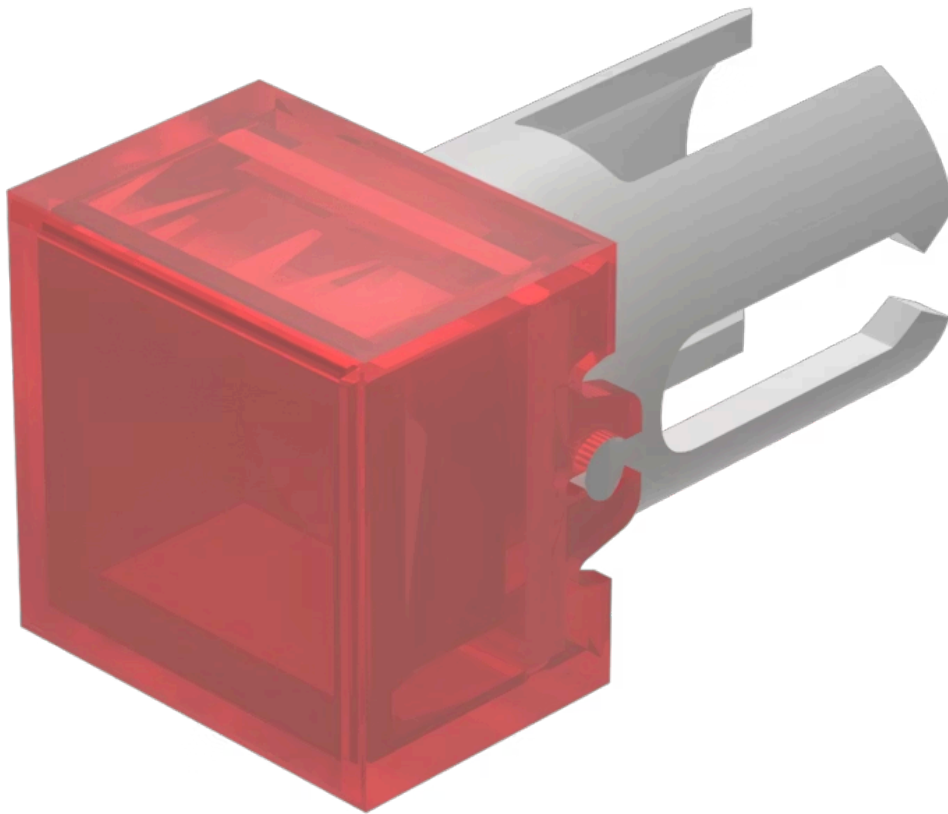

Lens

19-
951.2

Distribution by
Mouser

<https://mouser.eao.com/component/19-951.2/en/...>

Your product:

19-951.2 Lens

Loading ...

FRONT

Front form: Square

OPERATING-/INDICATION PART

Lens colour: Red

Lens material: Plastic

Lens illumination: Illuminated

Lens shape: Flush

Lens optics: transparent

MECHANICAL CHARACTERISTICS

Weight: 0.001 kg

CERTIFICATE

REACH: REACH compliant

RoHS: RoHS compliant

OTHER

Short Description: Lens, 7.3 mm x 7.3 mm, Illuminated, Red, Flush, Plastic

Dimension: 7.3 mm x 7.3 mm

Product attributes: For film insert