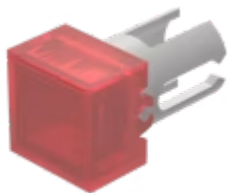

Lens

19-
951.2

Distribution by
Mouser

<https://mouser.eao.com/component/19-951.2/en/...>

Your product:

19-951.2 Lens

Loading ...

FRONT

Front form: Square

OPERATING-/INDICATION PART

Lens colour: Red

Lens material: Plastic

Lens illumination: Illuminated

Lens shape: Flush

Lens optics: transparent

MECHANICAL CHARACTERISTICS

Weight: 0.001 kg

CERTIFICATE

REACH: REACH compliant

RoHS: RoHS compliant

OTHER

Short Description: Lens, 7.3 mm x 7.3 mm, Illuminated, Red, Flush, Plastic

Dimension: 7.3 mm x 7.3 mm

Product attributes: For film insert