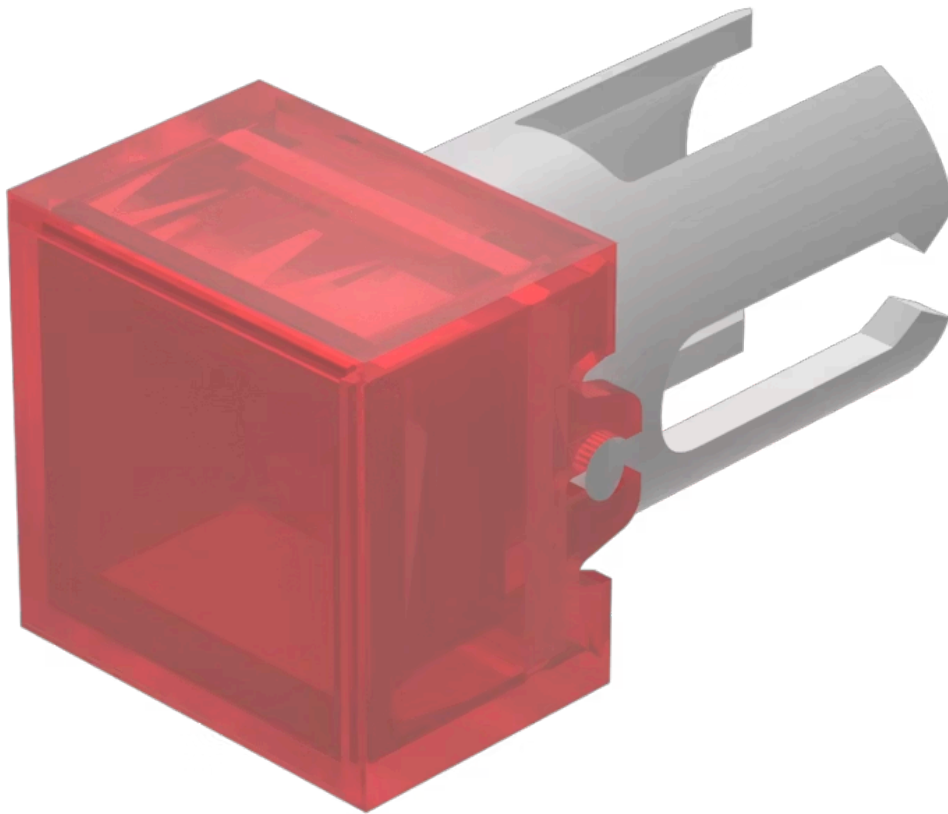

Lens

19-
951.2

Distribution by
Mouser

<https://mouser.eao.com/component/19-951.2/en/...>