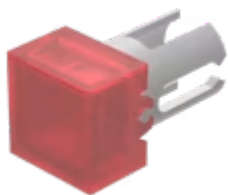

# Lens

19-  
951.2

Distribution by  
Mouser

<https://mouser.eao.com/component/19-951.2/en/...>

Your product:

---

## 19-951.2 Lens

*Loading ...*

### OPERATING-/INDICATION PART

**Lens colour:** Red

**Lens material:** Plastic

**Lens illumination:** Illuminated

**Lens shape:** Flush

**Lens optics:** transparent

### OTHER

**Short Description:** Lens, 7.3 mm x 7.3 mm, Illuminated, Red, Flush, Plastic

**Dimension:** 7.3 mm x 7.3 mm

**Product attributes:** For film insert