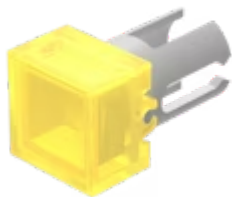

Lens

19-
951.4

Distribution by
Mouser

<https://mouser.eao.com/component/19-951.4/en/...>

Your product:

19-951.4 Lens

Loading ...

FRONT

Front form: Square

OPERATING-/INDICATION PART

Lens colour: Yellow

Lens material: Plastic

Lens illumination: Illuminated

Lens shape: Flush

Lens optics: transparent

MECHANICAL CHARACTERISTICS

Weight: 0 kg

CERTIFICATE

REACH: REACH compliant

RoHS: RoHS compliant

OTHER

Short Description: Lens, 7.3 mm x 7.3 mm, Illuminated, Yellow, Flush, Plastic

Dimension: 7.3 mm x 7.3 mm

Product attributes: For film insert