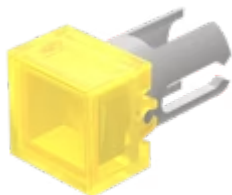

# Lens

19-  
951.4

Distribution by  
Mouser

<https://mouser.eao.com/component/19-951.4/en/...>

Your product:

---

## 19-951.4 Lens

*Loading . . .*

### OPERATING-/INDICATION PART

**Lens colour:** Yellow

**Lens material:** Plastic

**Lens illumination:** Illuminated

**Lens shape:** Flush

**Lens optics:** transparent

### OTHER

**Short Description:** Lens, 7.3 mm x 7.3 mm, Illuminated, Yellow, Flush, Plastic

**Dimension:** 7.3 mm x 7.3 mm

**Product attributes:** For film insert