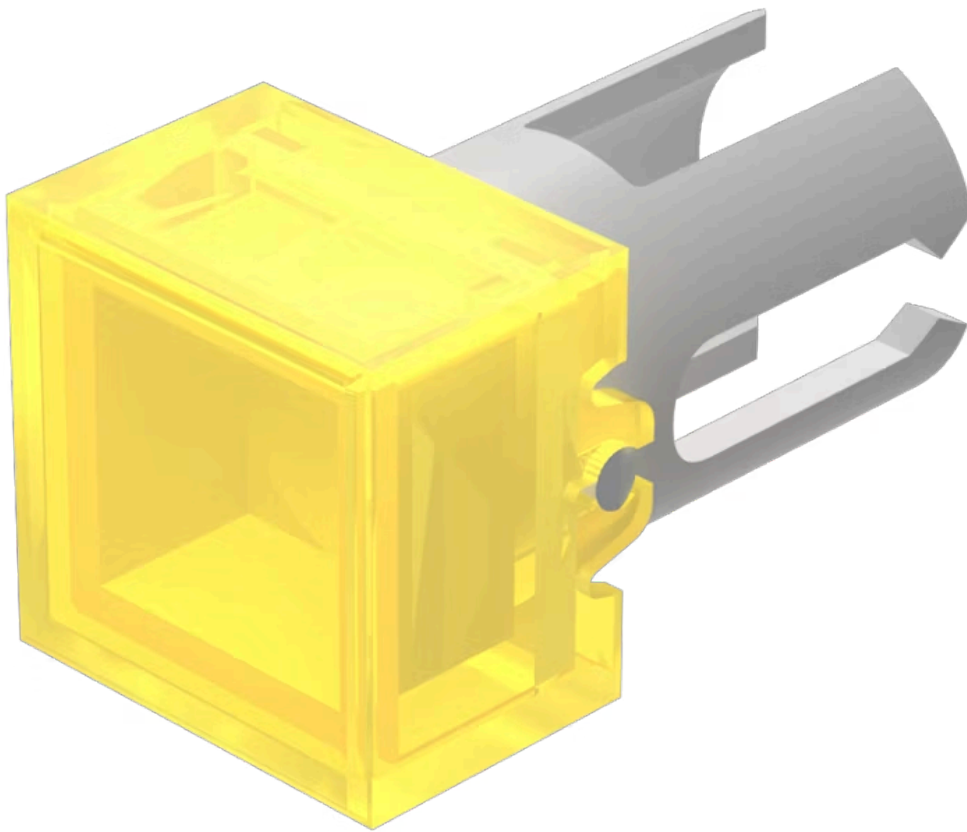

Lens

19-
951.4

Distribution by
Mouser

<https://mouser.eao.com/component/19-951.4/en/...>