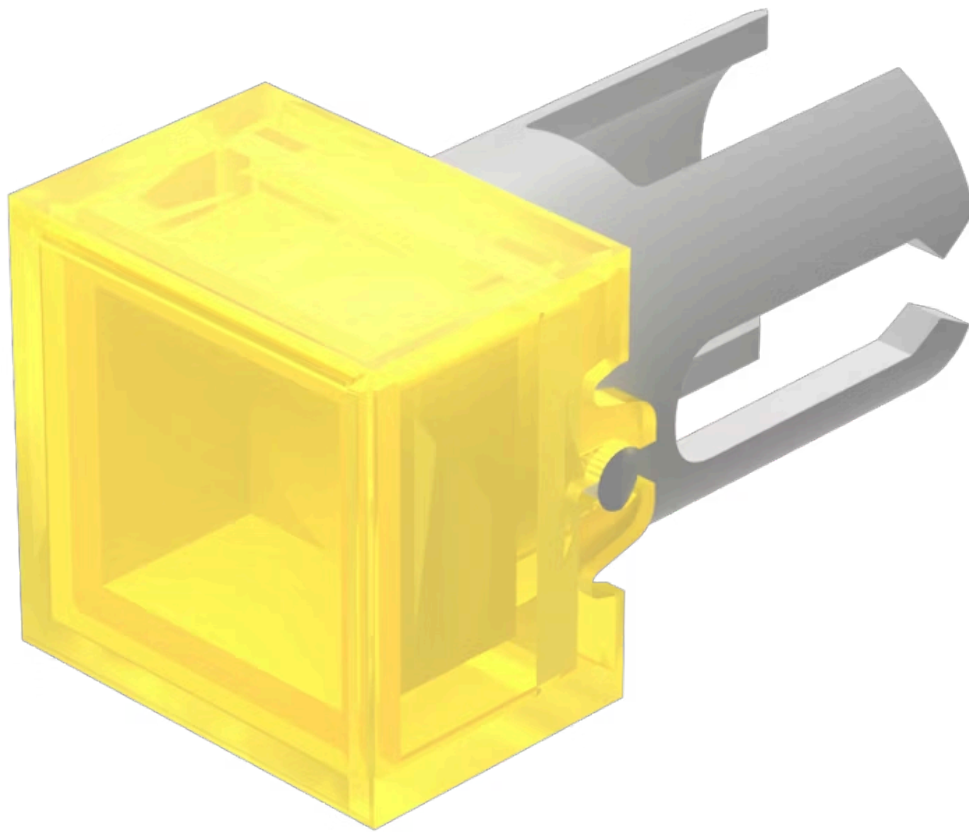

Lens

19-
951.4

Distribution by
Mouser

<https://mouser.eao.com/component/19-951.4/en/...>

Your product:

19-951.4 Lens

Loading ...

FRONT

Front form: Square

OPERATING-/INDICATION PART

Lens colour: Yellow

Lens material: Plastic

Lens illumination: Illuminated

Lens shape: Flush

Lens optics: transparent

MECHANICAL CHARACTERISTICS

Weight: 0 kg

CERTIFICATE

REACH: REACH compliant

RoHS: RoHS compliant

OTHER

Short Description: Lens, 7.3 mm x 7.3 mm, Illuminated, Yellow, Flush, Plastic

Dimension: 7.3 mm x 7.3 mm

Product attributes: For film insert