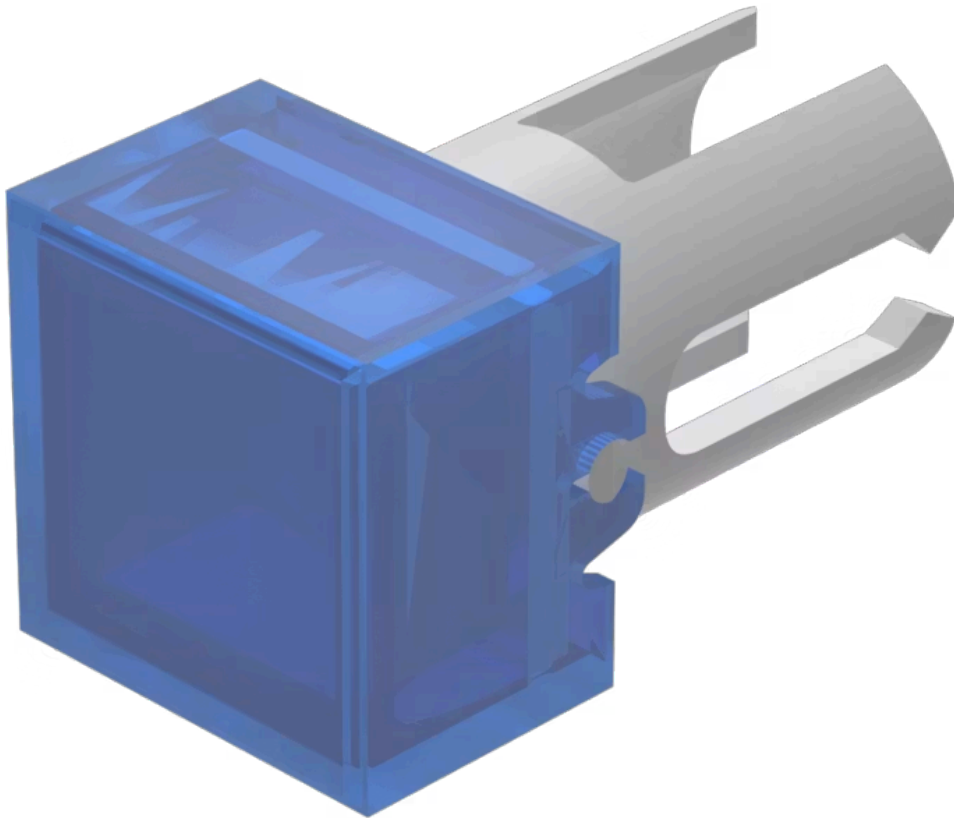

Lens

19-
951.6

Distribution by
Mouser

<https://mouser.eao.com/component/19-951.6/en/...>

Your product:

19-951.6 Lens

Loading ...

FRONT

Front form: Square

OPERATING-/INDICATION PART

Lens colour: Blue

Lens material: Plastic

Lens illumination: Illuminated

Lens shape: Flush

Lens optics: transparent

MECHANICAL CHARACTERISTICS

Weight: 0.001 kg

CERTIFICATE

REACH: REACH compliant

RoHS: RoHS compliant

OTHER

Short Description: Lens, 7.3 mm x 7.3 mm, Illuminated, Blue, Flush, Plastic

Dimension: 7.3 mm x 7.3 mm

Product attributes: For film insert