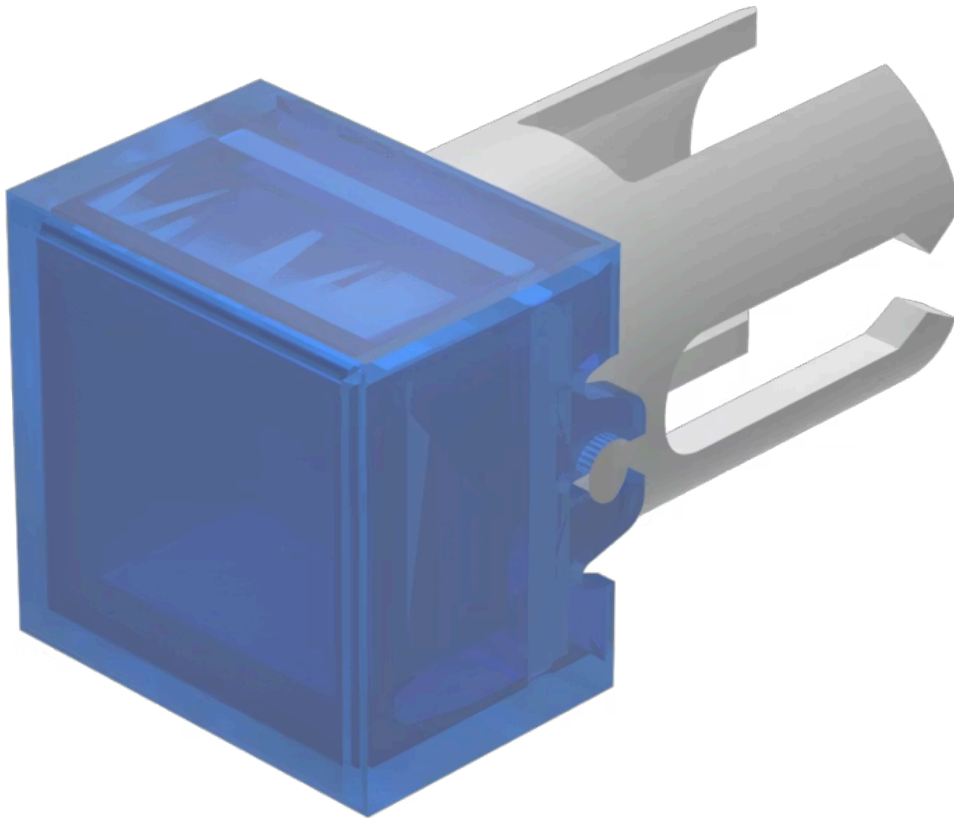

Lens

19-
951.6

Distribution by
Mouser

<https://mouser.eao.com/component/19-951.6/en/...>

Your product:

19-951.6 Lens

Loading ...

FRONT

Front form: Square

OPERATING-/INDICATION PART

Lens colour: Blue

Lens material: Plastic

Lens illumination: Illuminated

Lens shape: Flush

Lens optics: transparent

MECHANICAL CHARACTERISTICS

Weight: 0.001 kg

CERTIFICATE

REACH: REACH compliant

RoHS: RoHS compliant

OTHER

Short Description: Lens, 7.3 mm x 7.3 mm, Illuminated, Blue, Flush, Plastic

Dimension: 7.3 mm x 7.3 mm

Product attributes: For film insert