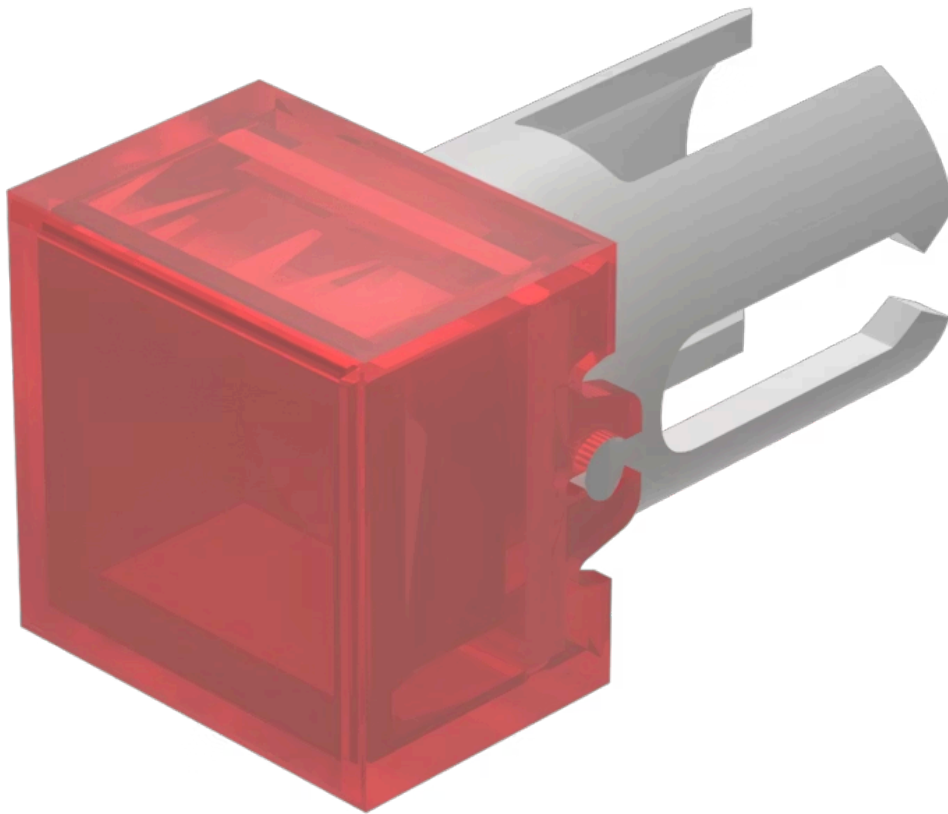

Lens

19-
952.2

Distribution by
Mouser

<https://mouser.eao.com/component/19-952.2/en/...>

Your product:

19-952.2 Lens

Loading ...

FRONT

Front form: Square

OPERATING-/INDICATION PART

Lens colour: Red

Lens material: Plastic

Lens illumination: Illuminated

Lens shape: Flush

Lens optics: transparent

MECHANICAL CHARACTERISTICS

Weight: 0.001 kg

CERTIFICATE

REACH: REACH compliant

RoHS: RoHS compliant

OTHER

Short Description: Lens, 7.3 mm x 7.3 mm, Illuminated, Red, Flush, Plastic

Dimension: 7.3 mm x 7.3 mm

Product attributes: Not recommended for film insert