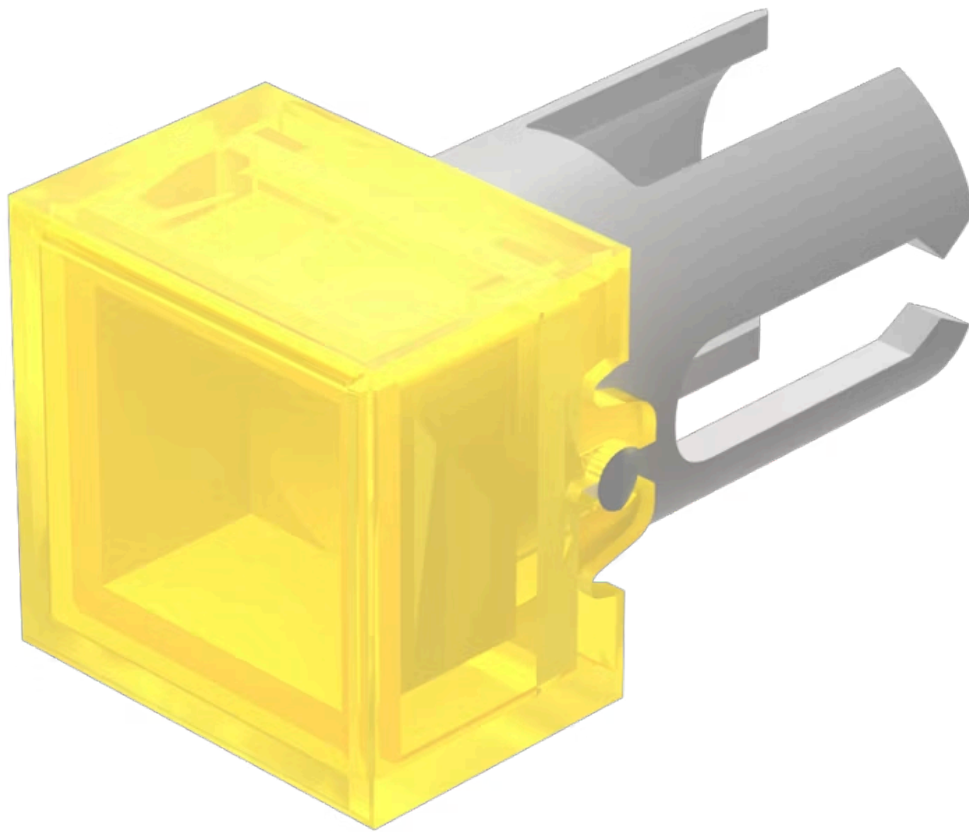

Lens

19-
952.4

Distribution by
Mouser

<https://mouser.eao.com/component/19-952.4/en/...>

Your product:

19-952.4 Lens

Loading ...

FRONT

Front form: Square

OPERATING-/INDICATION PART

Lens colour: Yellow

Lens material: Plastic

Lens illumination: Illuminated

Lens shape: Flush

Lens optics: transparent

MECHANICAL CHARACTERISTICS

Weight: 0.001 kg

CERTIFICATE

REACH: REACH compliant

RoHS: RoHS compliant

OTHER

Short Description: Lens, 7.3 mm x 7.3 mm, Illuminated, Yellow, Flush, Plastic

Dimension: 7.3 mm x 7.3 mm

Product attributes: Not recommended for film insert