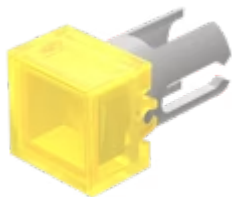

Lens

19-
952.4

Distribution by
Mouser

<https://mouser.eao.com/component/19-952.4/en/...>

Your product:

19-952.4 Lens

Loading ...

FRONT

Front form: Square

OPERATING-/INDICATION PART

Lens colour: Yellow

Lens material: Plastic

Lens illumination: Illuminated

Lens shape: Flush

Lens optics: transparent

MECHANICAL CHARACTERISTICS

Weight: 0.001 kg

CERTIFICATE

REACH: REACH compliant

RoHS: RoHS compliant

OTHER

Short Description: Lens, 7.3 mm x 7.3 mm, Illuminated, Yellow, Flush, Plastic

Dimension: 7.3 mm x 7.3 mm

Product attributes: Not recommended for film insert