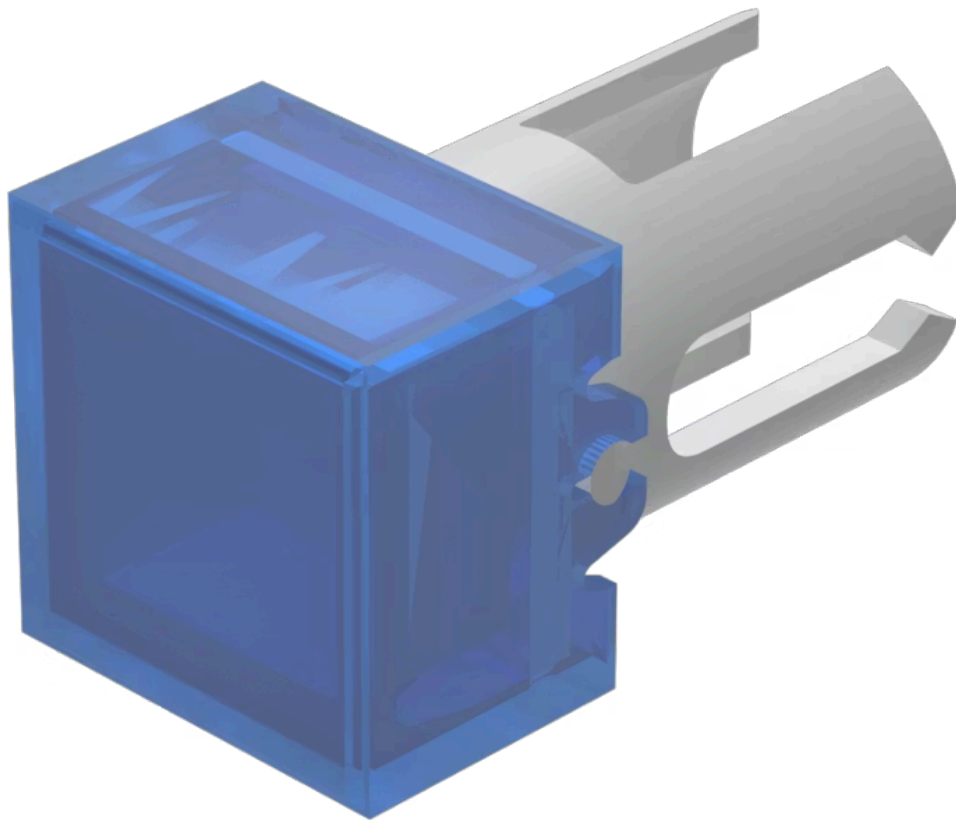

Lens

19-
952.6

Distribution by
Mouser

<https://mouser.eao.com/component/19-952.6/en/...>

Your product:

19-952.6 Lens

Loading ...

FRONT

Front form: Square

OPERATING-/INDICATION PART

Lens colour: Blue

Lens material: Plastic

Lens illumination: Illuminated

Lens shape: Flush

Lens optics: transparent

MECHANICAL CHARACTERISTICS

Weight: 0.001 kg

CERTIFICATE

REACH: REACH compliant

RoHS: RoHS compliant

OTHER

Short Description: Lens, 7.3 mm x 7.3 mm, Illuminated, Blue, Flush, Plastic

Dimension: 7.3 mm x 7.3 mm

Product attributes: Not recommended for film insert