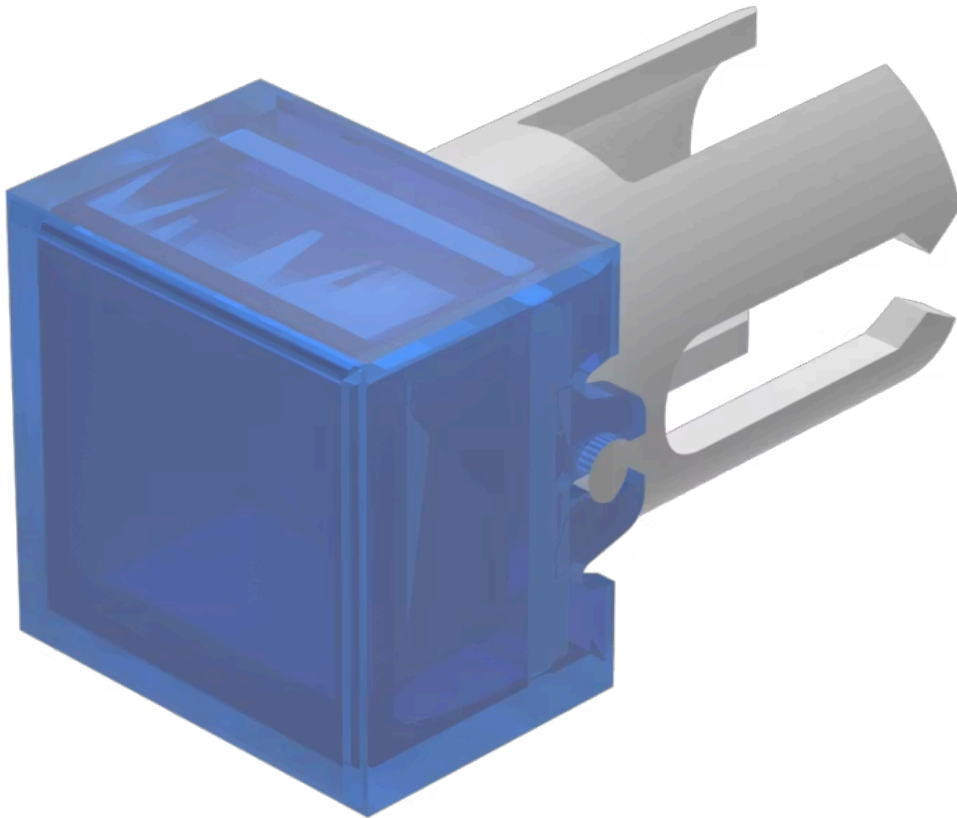

Lens

19-
952.6

Distribution by
Mouser

<https://mouser.eao.com/component/19-952.6/en/...>