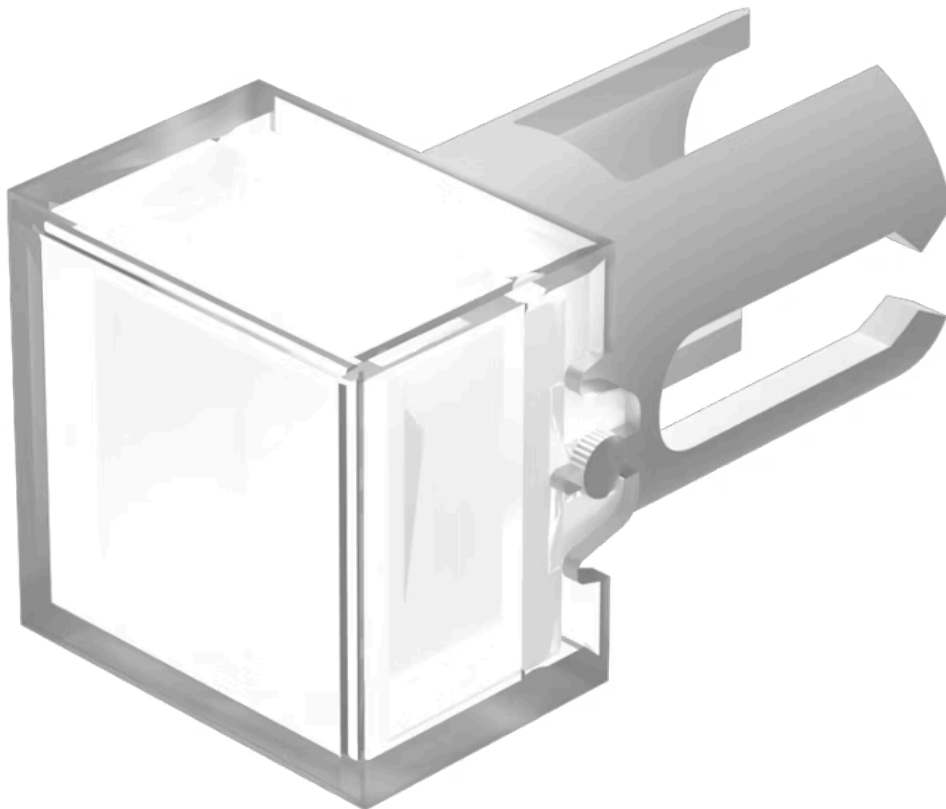

Lens

19-
952.7

Distribution by
Mouser

Your product:

19-952.7 Lens

Loading ...

FRONT

Front form: Square

OPERATING-/INDICATION PART

Lens colour: Colourless

Lens material: Plastic

Lens illumination: Illuminated

Lens shape: Flush

Lens optics: transparent

MECHANICAL CHARACTERISTICS

Weight: 0 kg

CERTIFICATE

REACH: REACH compliant

RoHS: RoHS compliant

OTHER

Short Description: Lens, 7.3 mm x 7.3 mm, Illuminated, Colourless, Flush, Plastic

Dimension: 7.3 mm x 7.3 mm

Product attributes: Not recommended for film insert