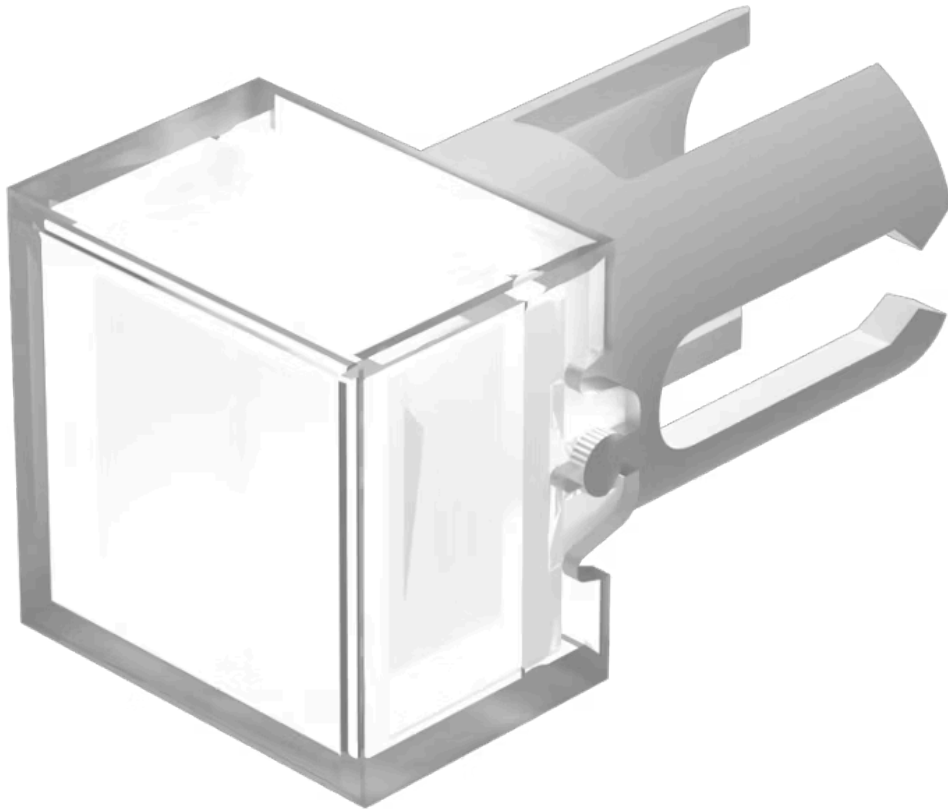

Lens

19-
952.7

Distribution by
Mouser

<https://mouser.eao.com/component/19-952.7/en/...>

Your product:

19-952.7 Lens

Loading . . .

FRONT

Front form: Square

OPERATING-/INDICATION PART

Lens colour: Colourless

Lens material: Plastic

Lens illumination: Illuminated

Lens shape: Flush

Lens optics: transparent

MECHANICAL CHARACTERISTICS

Weight: 0 kg

CERTIFICATE

REACH: REACH compliant

RoHS: RoHS compliant

OTHER

Short Description: Lens, 7.3 mm x 7.3 mm, Illuminated, Colourless, Flush, Plastic

Dimension: 7.3 mm x 7.3 mm

Product attributes: Not recommended for film insert