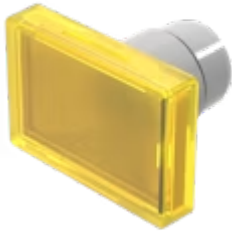

## 22-903.4 Lens

*Loading ...*

### OPERATING-/INDICATION PART

**Lens colour:** Yellow

**Lens material:** Plastic, according to UL 94 HB

**Lens illumination:** Illuminated

**Lens shape:** Flush

**Lens optics:** transparent

### OTHER

**Short Description:** Lens, 25.5 mm x 17 mm, Illuminated, Yellow, Flush, Plastic, according to UL 94 HB

**Dimension:** 25.5 mm x 17 mm