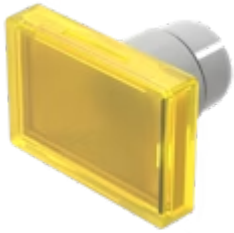

Lens

22-
903.4

Distribution by
Mouser

<https://mouser.eao.com/component/22-903.4/en/...>

Your product:

22-903.4 Lens

Loading ...

FRONT

Front form: Rectangular

OPERATING-/INDICATION PART

Lens colour: Yellow

Lens material: Plastic, according to UL 94 HB

Lens illumination: Illuminated

Lens shape: Flush

Lens optics: transparent

MECHANICAL CHARACTERISTICS

Weight: 0.002 kg

CERTIFICATE

REACH: REACH compliant

RoHS: RoHS compliant

OTHER

Short Description: Lens, 25.5 mm x 17 mm, Illuminated, Yellow, Flush, Plastic, according to UL 94 HB

Dimension: 25.5 mm x 17 mm