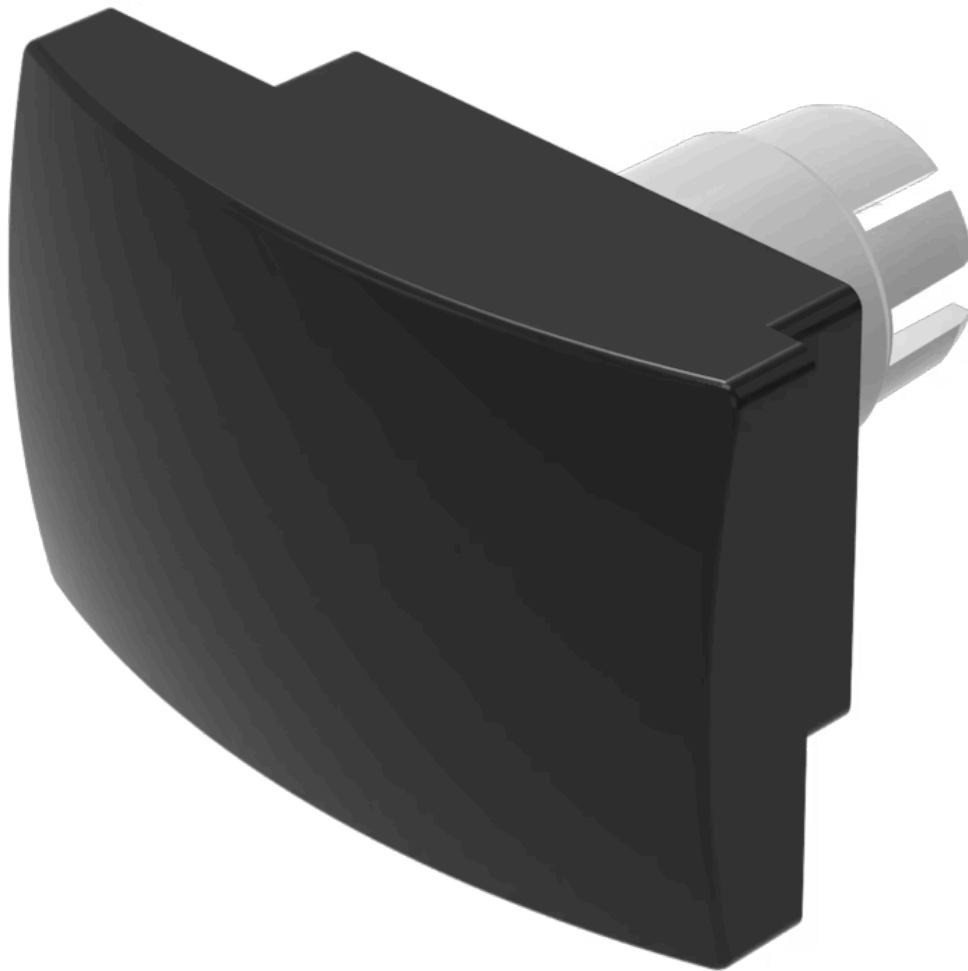

# Mushroom-head cap

22-930.0

Distribution by  
Mouser

<https://mouser.eao.com/component/22-930.0/en/...>

Your product:

---

## 22-930.0 Mushroom-head cap

*Loading ...*

### OPERATING-/INDICATION PART

**Lens colour:** Black

**Lens material:** Plastic, according to UL 94 HB

**Lens illumination:** Non illuminated

**Lens shape:** Mushroom-head

**Lens optics:** opaque

### OTHER

**Short Description:** Mushroom-head cap, 35 mm x 23 mm, Non illuminated, Black, Mushroom-head, Plastic, according to UL 94 HB

**Dimension:** 35 mm x 23 mm

**Product attributes:** Use only flush front bezel