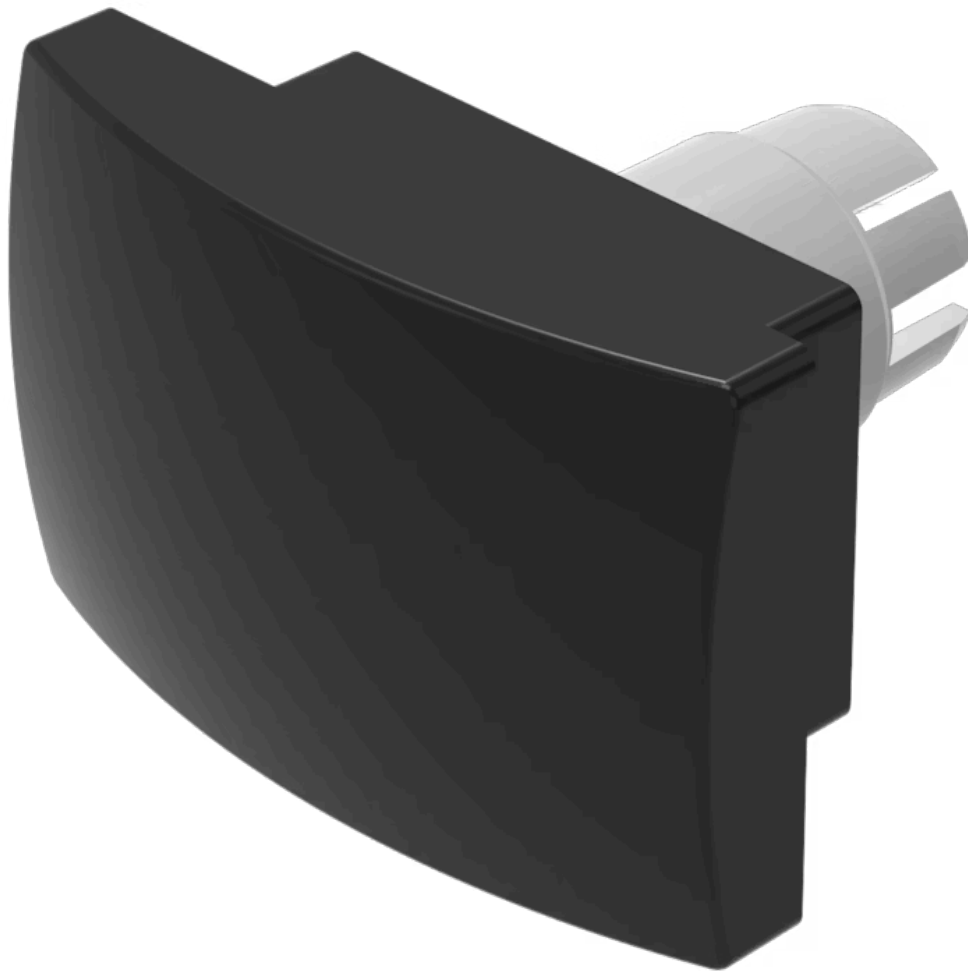

Mushroom-head cap

22-930.0

Distribution by
Mouser

<https://mouser.eao.com/component/22-930.0/en/...>

Your product:

22-930.0 Mushroom-head cap

FRONT

Front form: Rectangular

OPERATING-/INDICATION PART

Lens colour: Black

Lens material: Plastic, according to UL 94 HB

Lens illumination: Non illuminated

Lens shape: Mushroom-head

Lens optics: opaque

MECHANICAL CHARACTERISTICS

Weight: 0.005 kg

CERTIFICATE

REACH: REACH compliant

RoHS: RoHS compliant

OTHER

Short Description: Mushroom-head cap, 35 mm x 23 mm, Non illuminated, Black, Mushroom-head, Plastic, according to UL 94 HB

Dimension: 35 mm x 23 mm

Product attributes: Use only flush front bezel