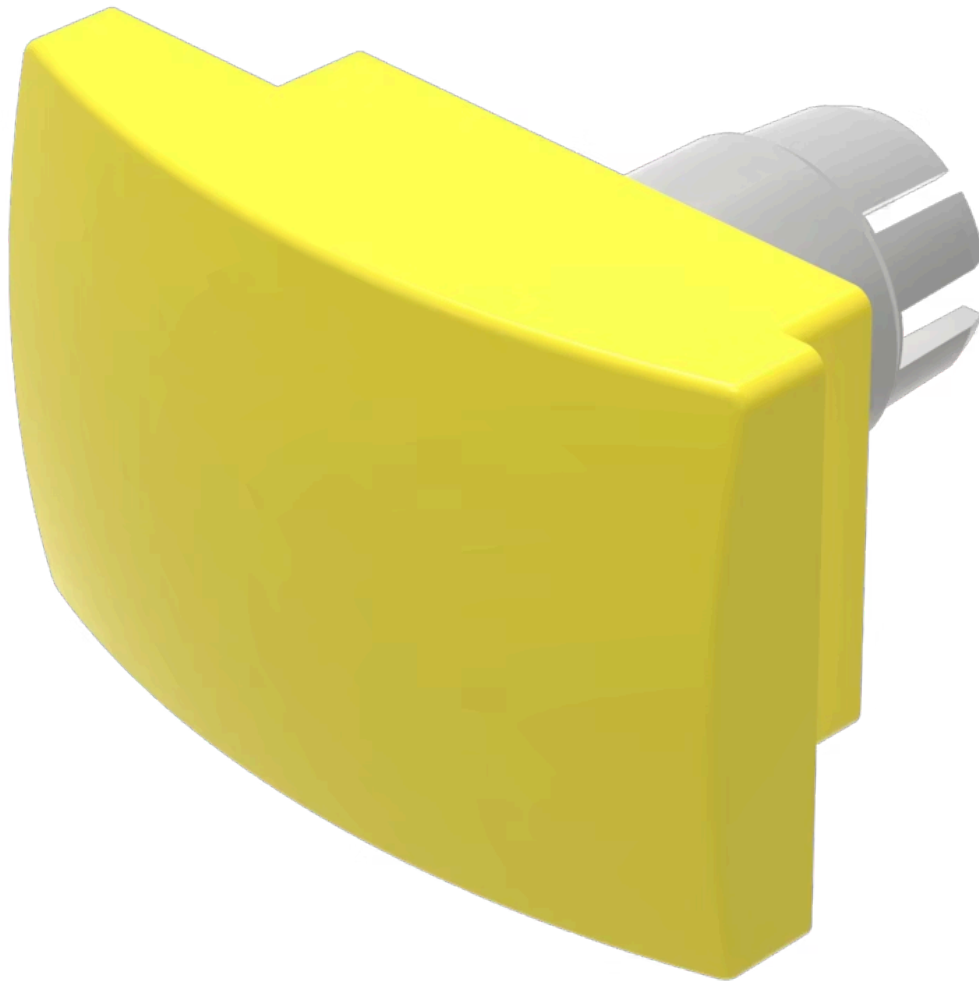

Mushroom-head cap

22-930.4

Distribution by
Mouser

<https://mouser.eao.com/component/22-930.4/en/...>

Your product:

22-930.4 Mushroom-head cap

Loading ...

FRONT

Front form: Rectangular

OPERATING-/INDICATION PART

Lens colour: Yellow

Lens material: Plastic, according to UL 94 HB

Lens illumination: Non illuminated

Lens shape: Mushroom-head

Lens optics: opaque

MECHANICAL CHARACTERISTICS

Weight: 0.006 kg

CERTIFICATE

REACH: REACH compliant

RoHS: RoHS compliant

OTHER

Short Description: Mushroom-head cap, 35 mm x 23 mm, Non illuminated, Yellow, Mushroom-head, Plastic, according to UL 94 HB

Dimension: 35 mm x 23 mm

Product attributes: Use only flush front bezel