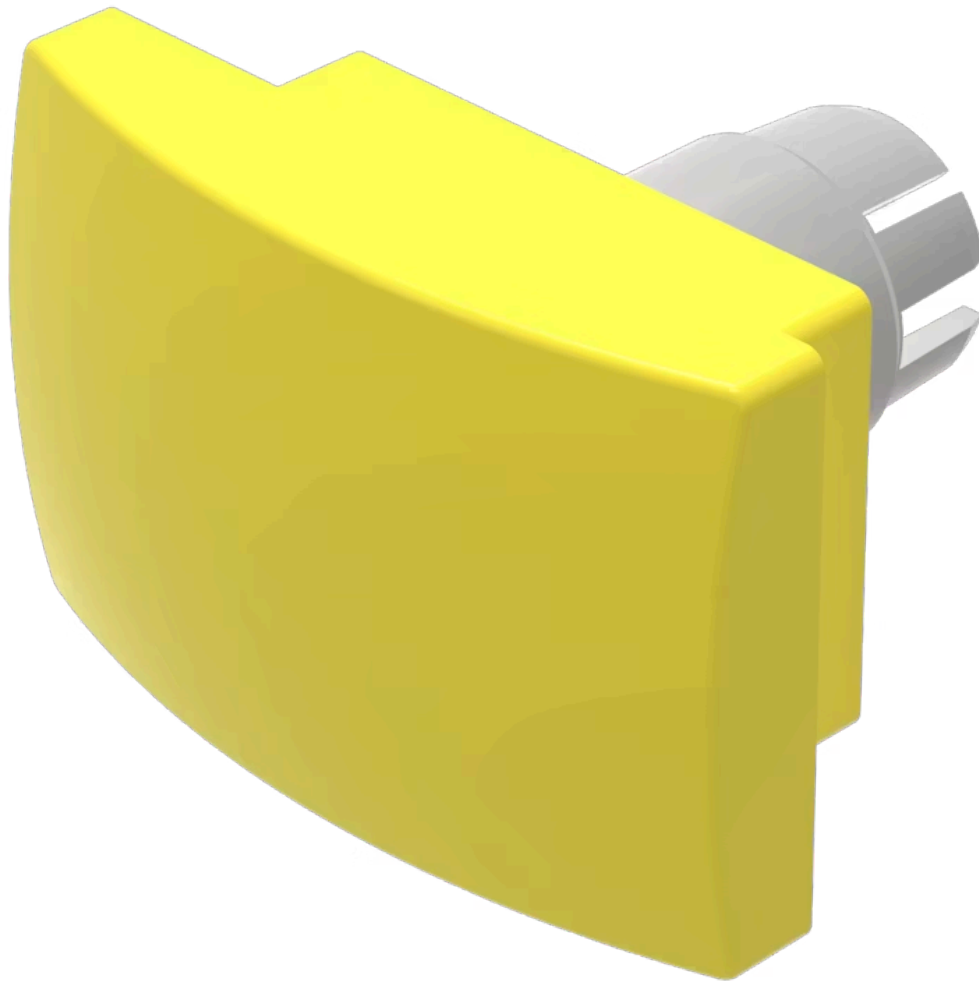

Mushroom- head cap

22-930.4

Distribution by
Mouser

<https://mouser.eao.com/component/22-930.4/en/...>

Your product:

22-930.4 Mushroom-head cap

Loading ...

FRONT

Front form: Rectangular

OPERATING-/INDICATION PART

Lens colour: Yellow

Lens material: Plastic, according to UL 94 HB

Lens illumination: Non illuminated

Lens shape: Mushroom-head

Lens optics: opaque

MECHANICAL CHARACTERISTICS

Weight: 0.006 kg

CERTIFICATE

REACH: REACH compliant

RoHS: RoHS compliant

OTHER

Short Description: Mushroom-head cap, 35 mm x 23 mm, Non illuminated, Yellow, Mushroom-head, Plastic, according to UL 94 HB

Dimension: 35 mm x 23 mm

Product attributes: Use only flush front bezel