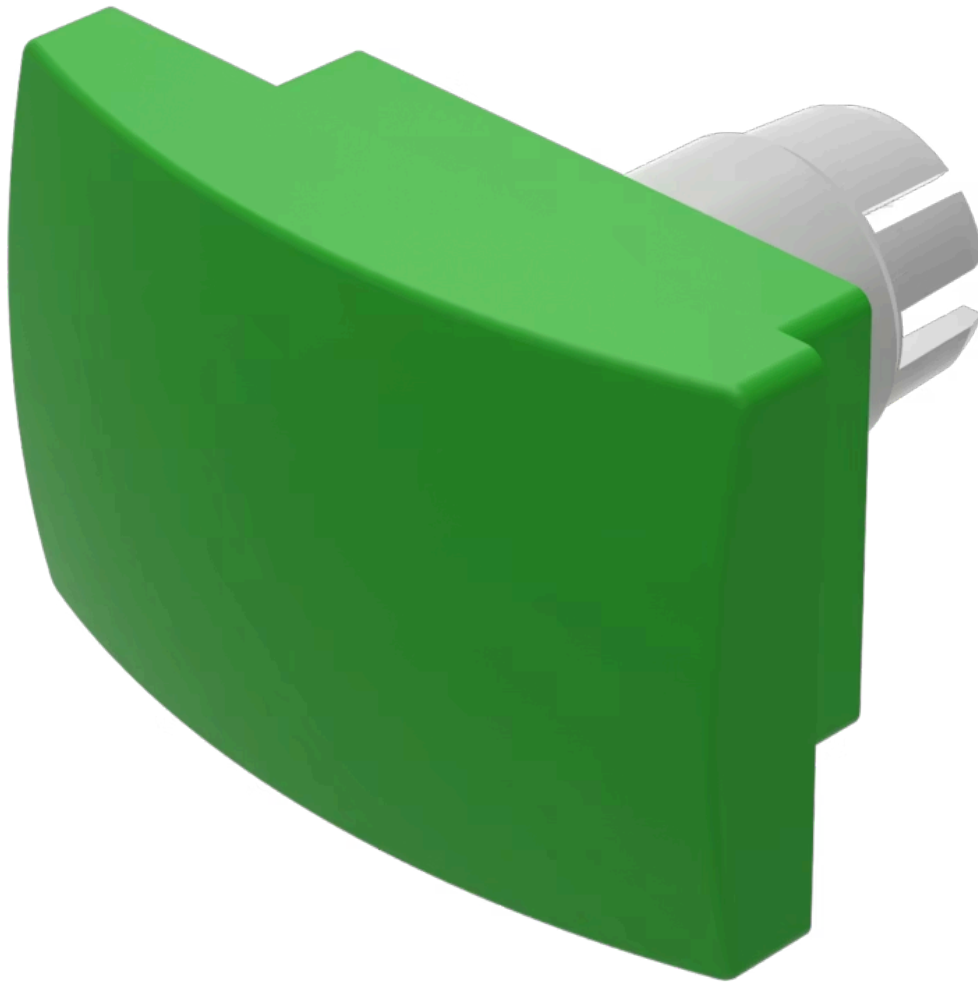

Mushroom-head cap

22-930.5

Distribution by
Mouser

<https://mouser.eao.com/component/22-930.5/en/...>

Your product:

22-930.5 Mushroom-head cap

Loading ...

FRONT

Front form: Rectangular

OPERATING-/INDICATION PART

Lens colour: Green

Lens material: Plastic, according to UL 94 HB

Lens illumination: Non illuminated

Lens shape: Mushroom-head

Lens optics: opaque

MECHANICAL CHARACTERISTICS

Weight: 0.005 kg

CERTIFICATE

REACH: REACH compliant

RoHS: RoHS compliant

OTHER

Short Description: Mushroom-head cap, 35 mm x 23 mm, Non illuminated, Green, Mushroom-head, Plastic, according to UL 94 HB

Dimension: 35 mm x 23 mm

Product attributes: Use only flush front bezel