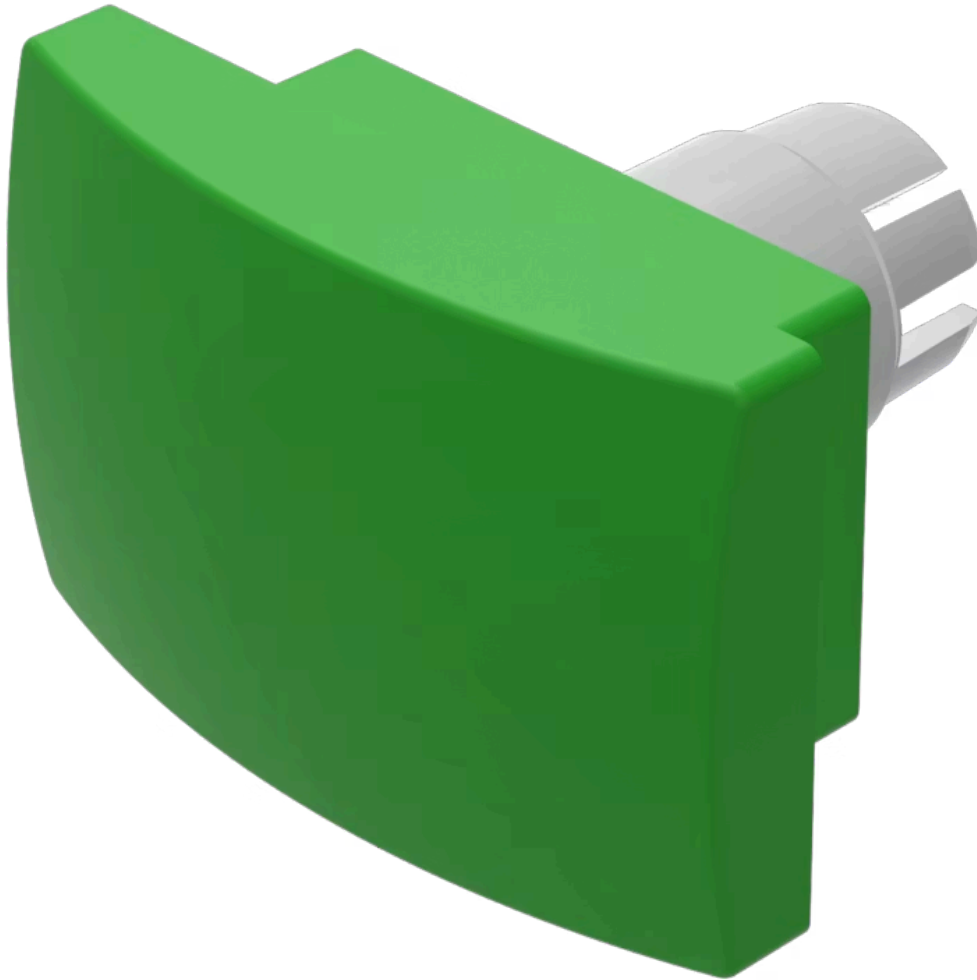

Mushroom-head cap

22-930.5

Distribution by
Mouser

<https://mouser.eao.com/component/22-930.5/en/...>

Your product:

22-930.5 Mushroom-head cap

Loading . . .

FRONT

Front form: Rectangular

OPERATING-/INDICATION PART

Lens colour: Green

Lens material: Plastic, according to UL 94 HB

Lens illumination: Non illuminated

Lens shape: Mushroom-head

Lens optics: opaque

MECHANICAL CHARACTERISTICS

Weight: 0.005 kg

CERTIFICATE

REACH: REACH compliant

RoHS: RoHS compliant

OTHER

Short Description: Mushroom-head cap, 35 mm x 23 mm, Non illuminated, Green, Mushroom-head, Plastic, according to UL 94 HB

Dimension: 35 mm x 23 mm

Product attributes: Use only flush front bezel